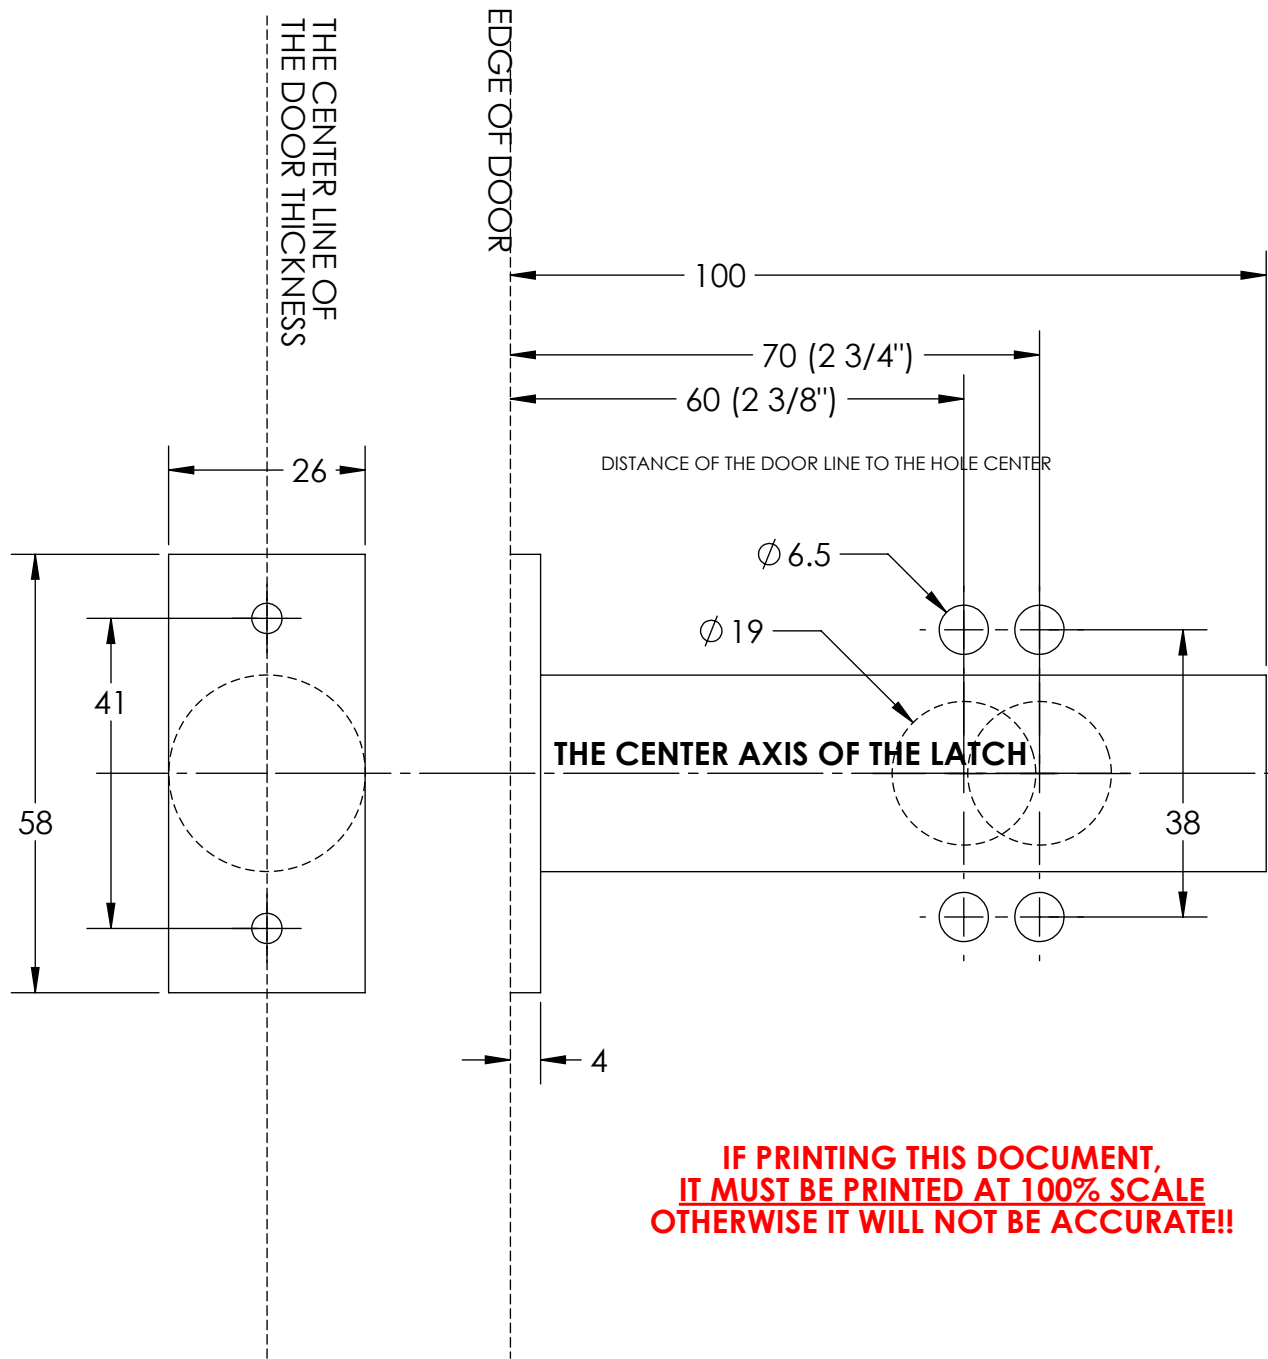

LATCH TEMPLATE

**IF PRINTING THIS DOCUMENT,
IT MUST BE PRINTED AT 100% SCALE
OTHERWISE IT WILL NOT BE ACCURATE!!**

STRIKE TEMPLATE

**LT SERIES LATCH FOR
NON-PRE-BORED DOOR**

LinneaTM