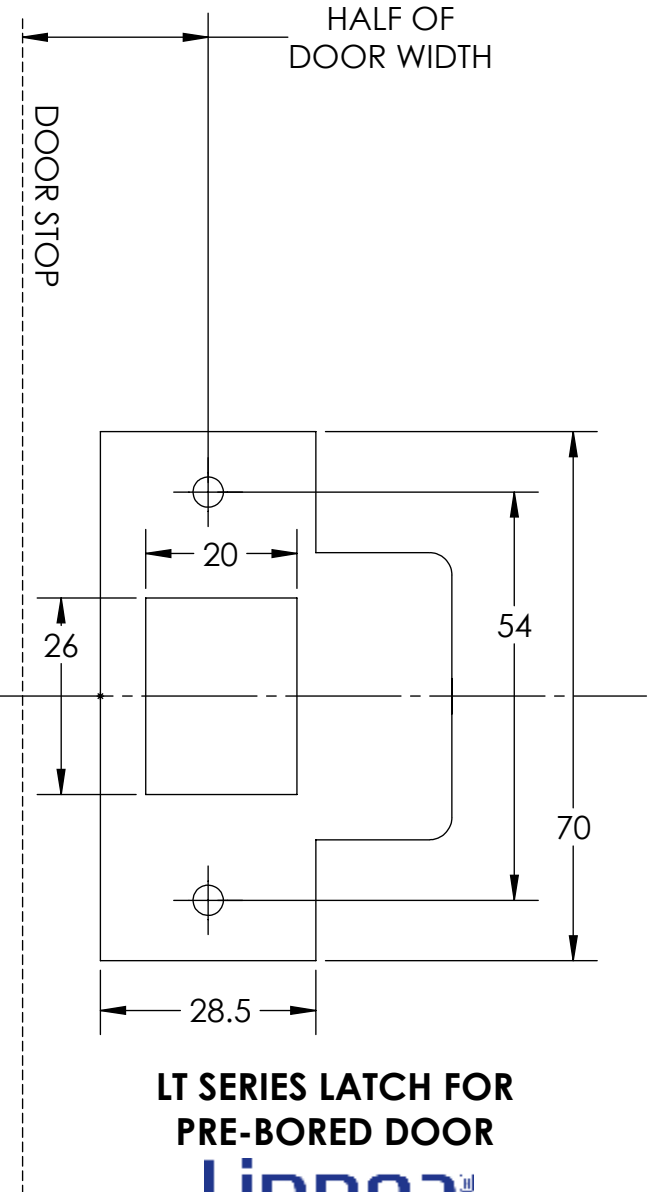

LATCH TEMPLATE

**IF PRINTING THIS DOCUMENT,
IT MUST BE PRINTED AT 100% SCALE
OTHERWISE IT WILL NOT BE ACCURATE!!**

STRIKE TEMPLATE

**LT SERIES LATCH FOR
PRE-BORED DOOR**

Linnea[™]