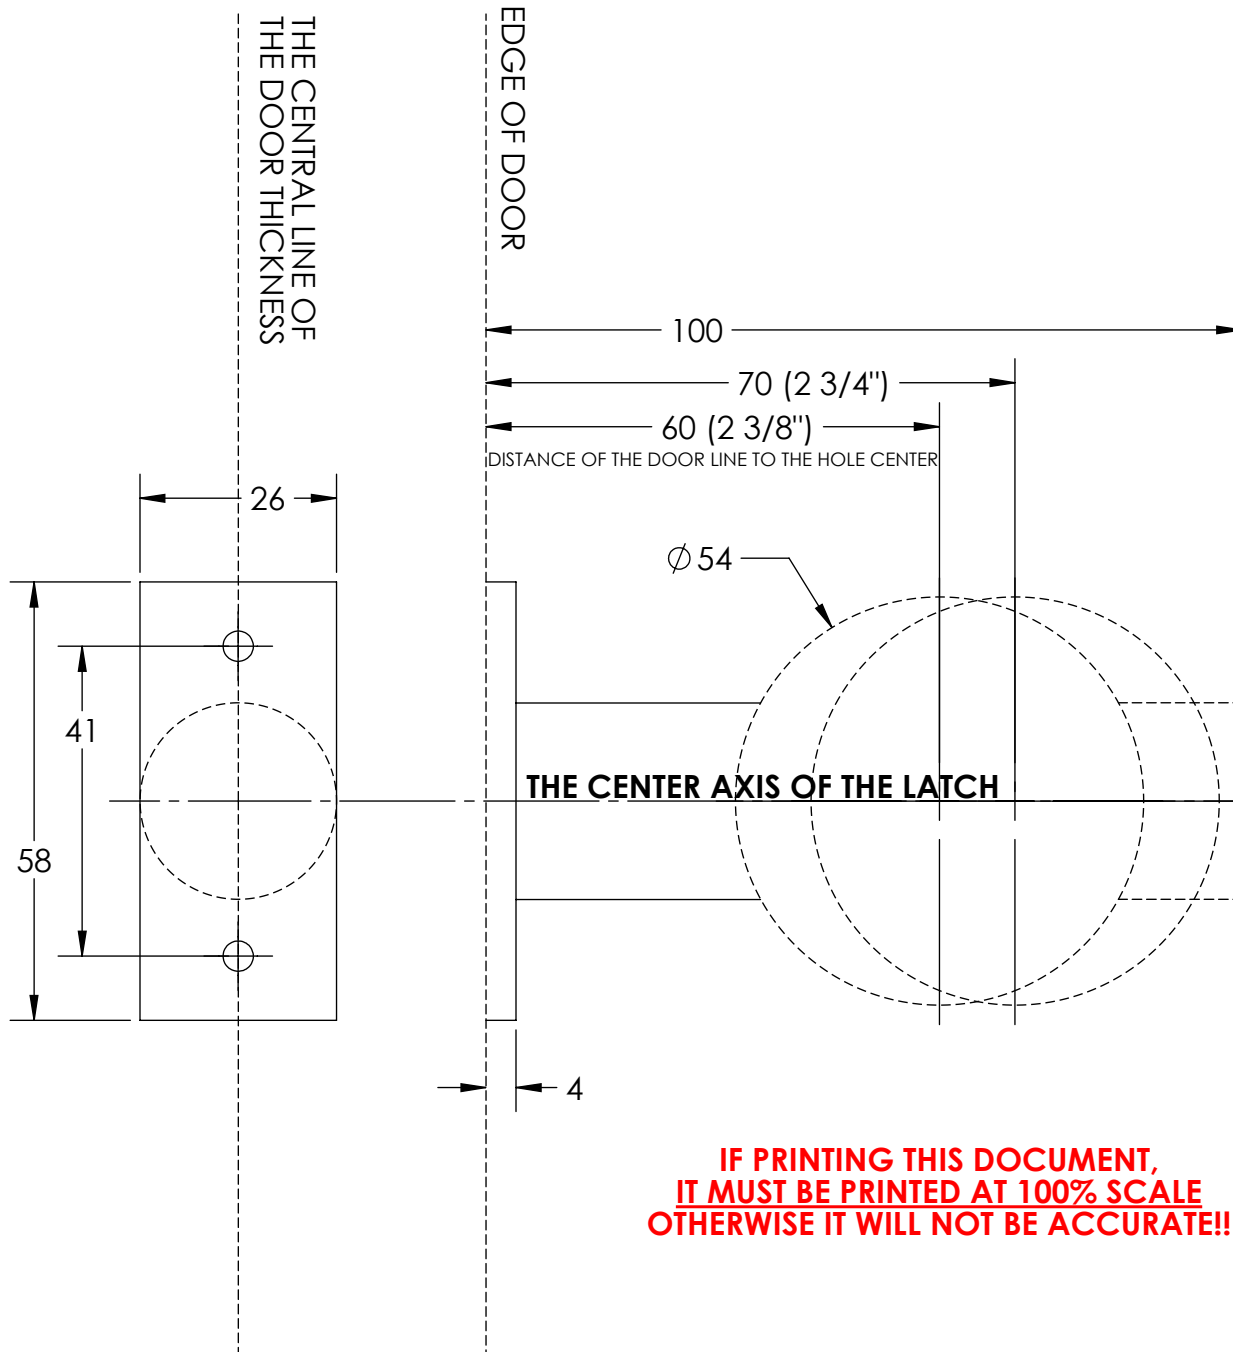

LATCH TEMPLATE

**IF PRINTING THIS DOCUMENT,
IT MUST BE PRINTED AT 100% SCALE
OTHERWISE IT WILL NOT BE ACCURATE!!**

STRIKE TEMPLATE

**LT SERIES LATCH FOR
PRE-BORED DOOR**

Linnea[™]