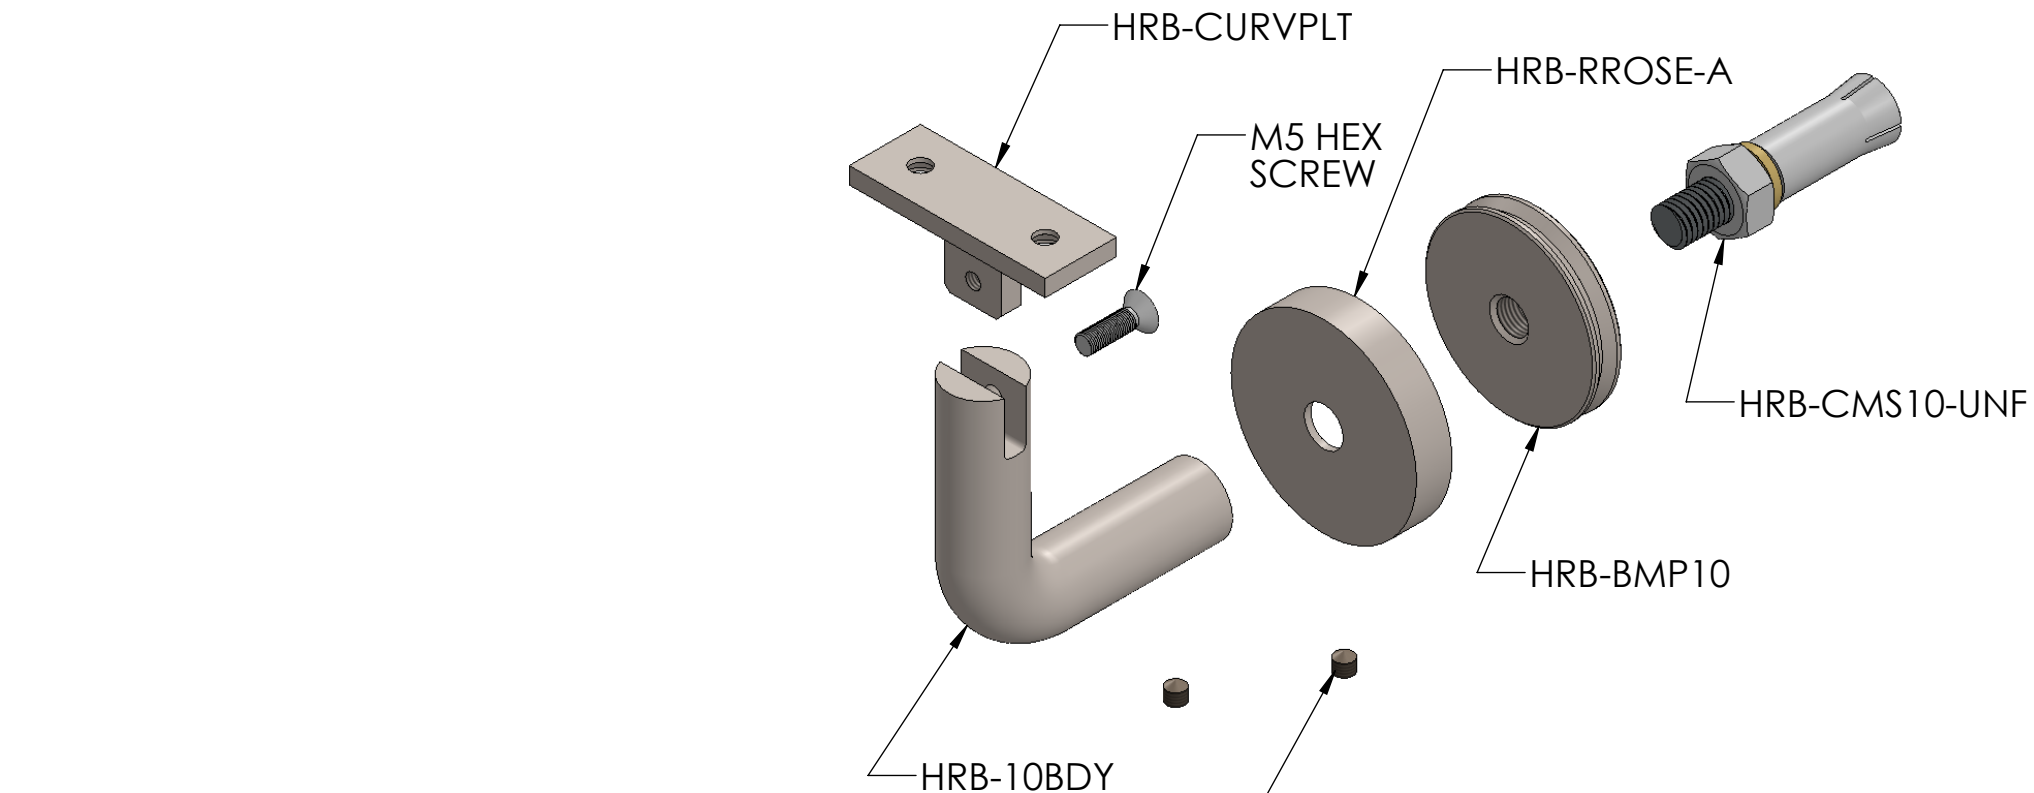

Concrete Mount
Curved Clamp
Round Rose

HRB-10-CCR

Concrete Mount
Curved Clamp
Square Rose

HRB-10-CCS

Concrete Mount
 Flat Clamp
 Round Rose
HRB-10-CFR

Concrete Mount
Flat Clamp
Square Rose

HRB-10-CFS