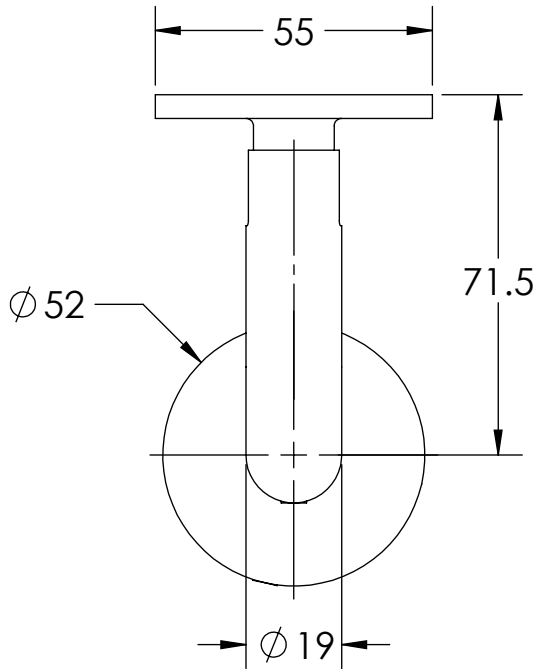

HRB-CURVPLT

M5 HEX
SCREW

HRB-SMP10

HRB-10BDY

WOOD
SCREW (X4)

HRB-RROSE-A

M5 HOLD
SCREW (X2)

Surface Mount
Curved Clamp
Round Rose

HRB-10-SCR

Surface Mount
Curved Clamp
Square Rose
HRB-10-SCS

Surface Mount
Flat Clamp
Round Rose

HRB-10-SFR

Surface Mount
Flat Clamp
Square Rose
HRB-10-SFS