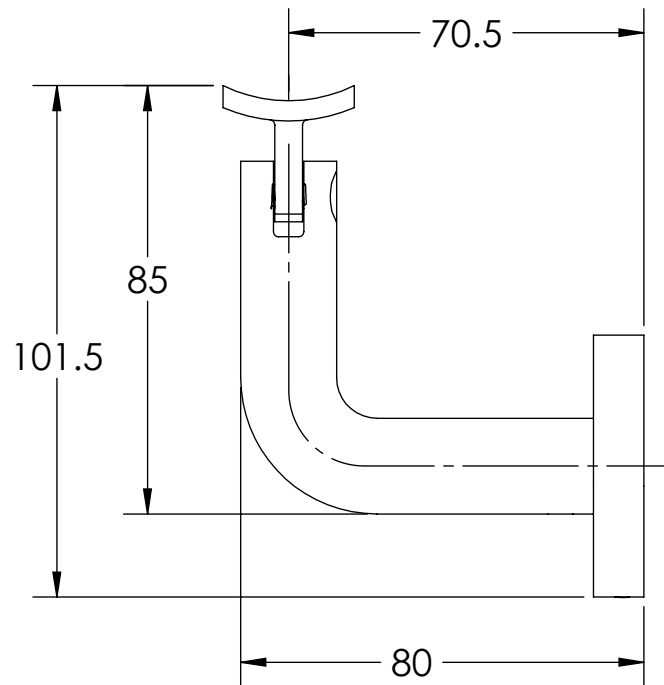

HRB-CURVPLT

M5 HEX
SCREW

HRB-SMP10

HRB-10BDY

WOOD
SCREW (X4)

HRB-RROSE-A

M5 HOLD
SCREW (X2)

Surface Mount
Curved Clamp
Round Rose

HRB-10-SCR

Surface Mount
Curved Clamp
Square Rose
HRB-10-SCS

Surface Mount
Flat Clamp
Round Rose

HRB-10-SFR

Surface Mount
Flat Clamp
Square Rose
HRB-10-SFS