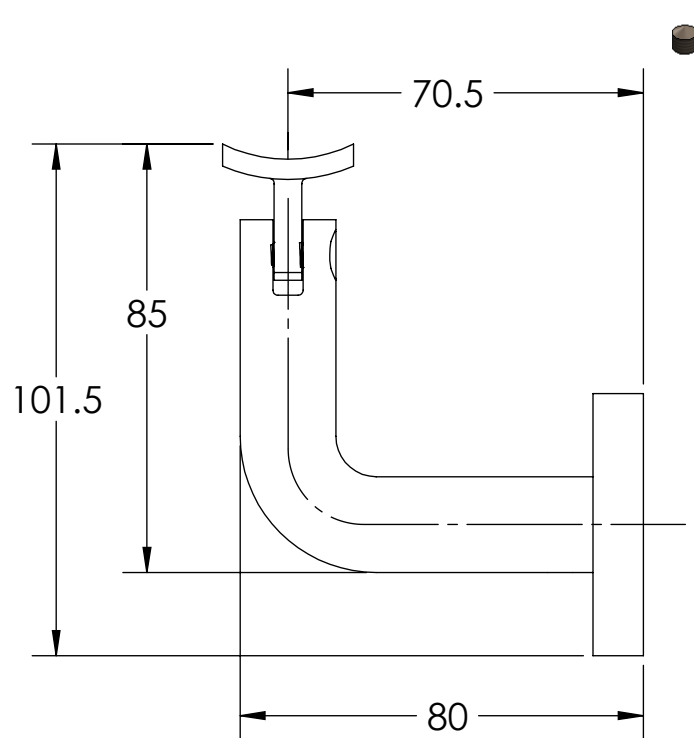

HRB-CURVPLT

M5 HEX
SCREW

HRB-SMP10

HRB-10BDY

WOOD
SCREW (X4)

HRB-RROSE-A

M5 HOLD
SCREW (X2)

Surface Mount
Curved Clamp
Round Rose

HRB-10-SCR

Surface Mount
Curved Clamp
Square Rose
HRB-10-SCS

Surface Mount
Flat Clamp
Round Rose

HRB-10-SFR

Surface Mount
Flat Clamp
Square Rose
HRB-10-SFS