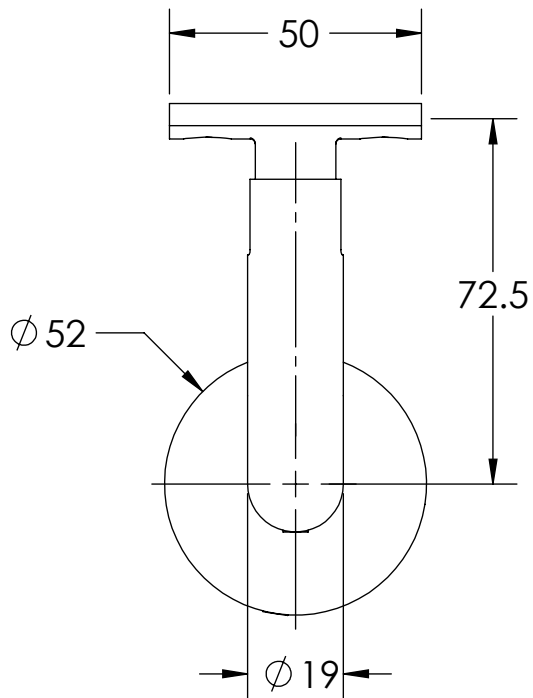

HRB-CURVPLT

M5 HEX
SCREW

HRB-SMP10

HRB-10BDY

WOOD
SCREW (X4)

HRB-RROSE-A

M5 HOLD
SCREW (X2)

Surface Mount
Curved Clamp
Round Rose

HRB-10-SCR

Surface Mount
Curved Clamp
Square Rose
HRB-10-SCS

Surface Mount
Flat Clamp
Round Rose

HRB-10-SFR

Surface Mount
Flat Clamp
Square Rose
HRB-10-SFS