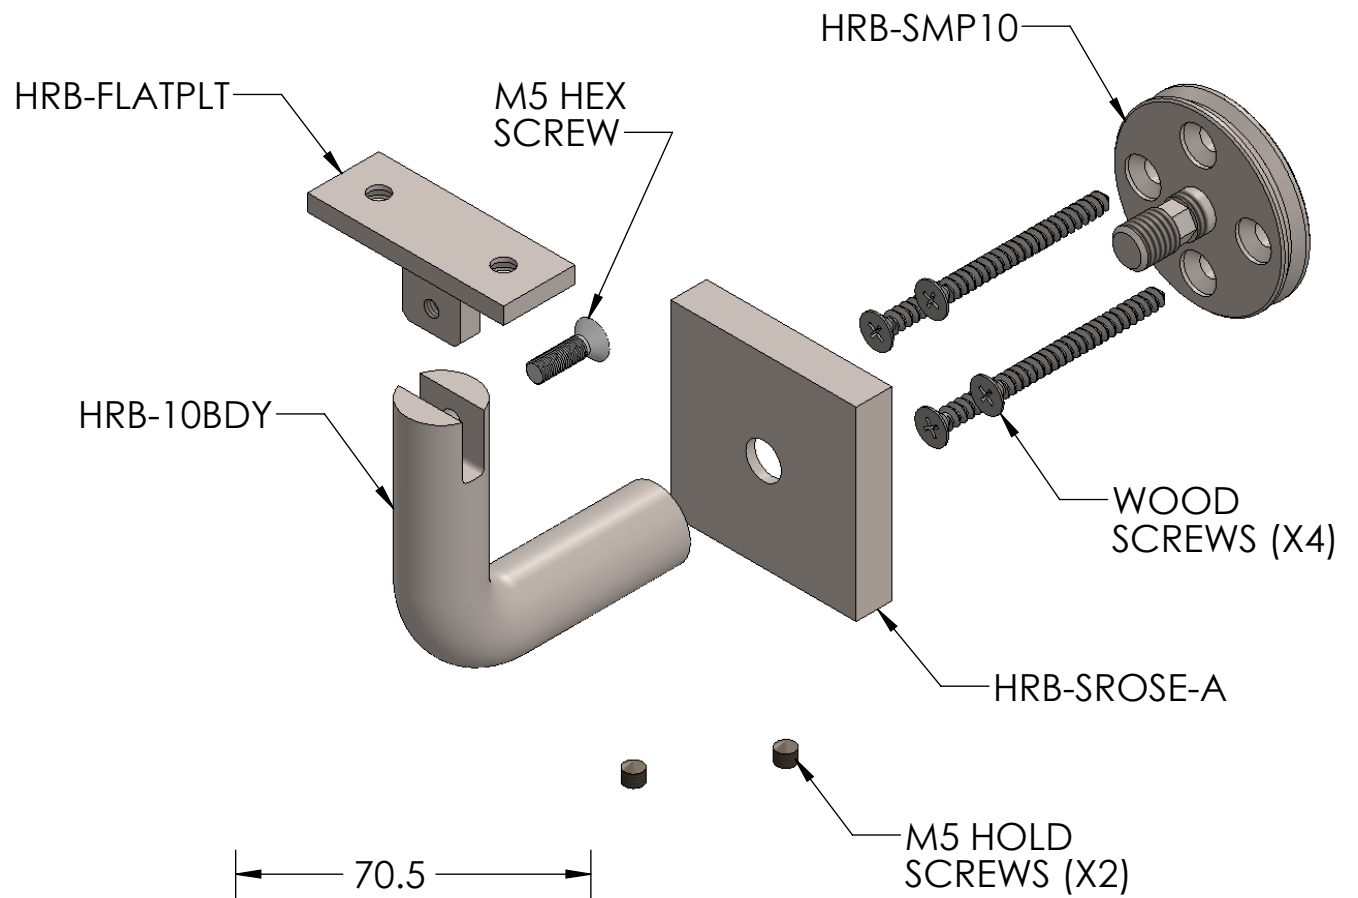

HRB-CURVPLT

M5 HEX
SCREW

HRB-SMP10

HRB-10BDY

WOOD
SCREW (X4)

HRB-RROSE-A

M5 HOLD
SCREW (X2)

Surface Mount
Curved Clamp
Round Rose

HRB-10-SCR

Surface Mount
Curved Clamp
Square Rose
HRB-10-SCS

Surface Mount
Flat Clamp
Round Rose

HRB-10-SFR

Surface Mount
Flat Clamp
Square Rose
HRB-10-SFS