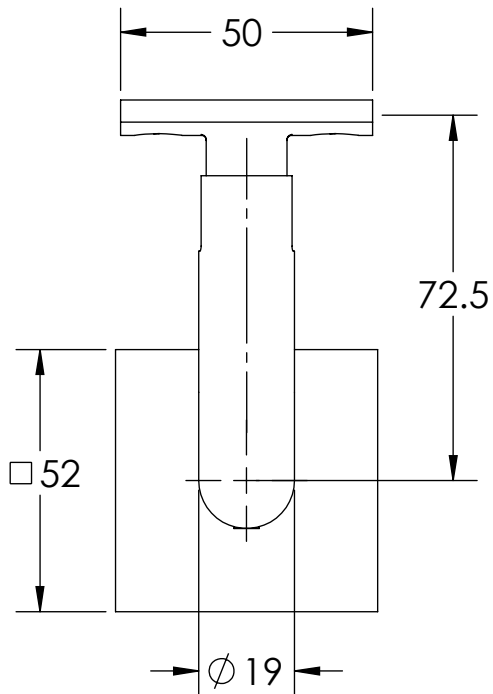

HRB-CURVPLT

M5 HEX
SCREW

HRB-SMP10

HRB-10BDY

WOOD
SCREW (X4)

HRB-RROSE-A

M5 HOLD
SCREW (X2)

Surface Mount
Curved Clamp
Round Rose

HRB-10-SCR

Surface Mount
Curved Clamp
Square Rose
HRB-10-SCS

Surface Mount
Flat Clamp
Round Rose

HRB-10-SFR

Surface Mount
Flat Clamp
Square Rose
HRB-10-SFS