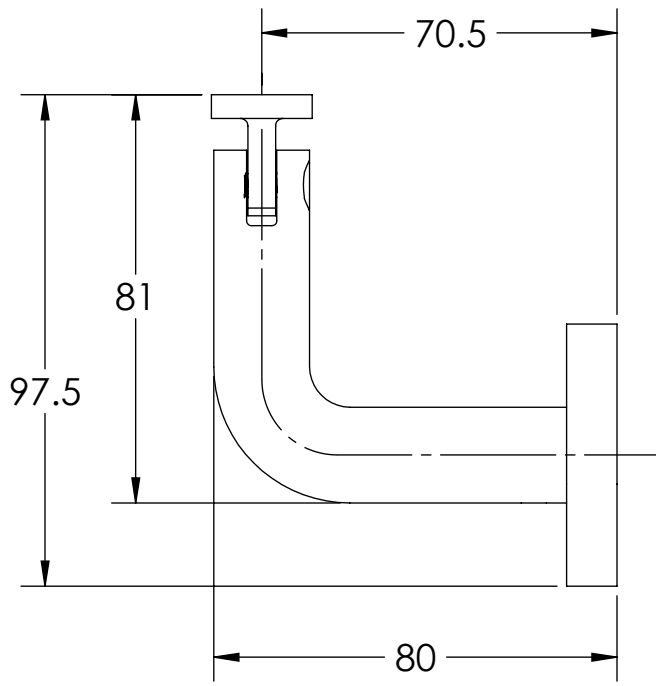

HRB-CURVPLT

M5 HEX
SCREW

HRB-SMP10

HRB-10BDY

WOOD
SCREW (X4)

HRB-RROSE-A

M5 HOLD
SCREW (X2)

Surface Mount
Curved Clamp
Round Rose

HRB-10-SCR

Surface Mount
Curved Clamp
Square Rose
HRB-10-SCS

Surface Mount
Flat Clamp
Round Rose

HRB-10-SFR

Surface Mount
Flat Clamp
Square Rose
HRB-10-SFS