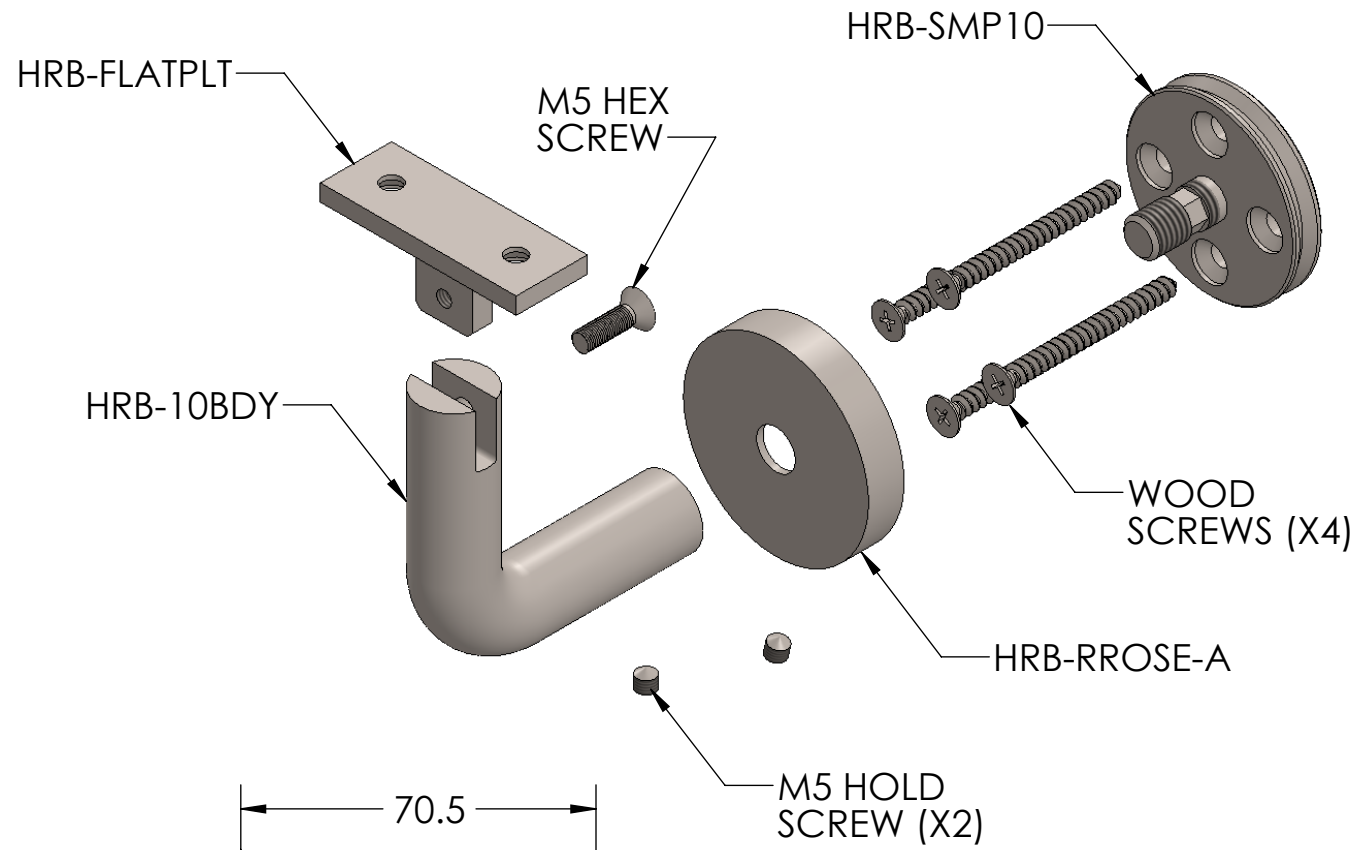

HRB-CURVPLT

M5 HEX
SCREW

HRB-SMP10

HRB-10BDY

WOOD
SCREW (X4)

HRB-RROSE-A

M5 HOLD
SCREW (X2)

Surface Mount
Curved Clamp
Round Rose

HRB-10-SCR

Surface Mount
Curved Clamp
Square Rose
HRB-10-SCS

Surface Mount
Flat Clamp
Round Rose

HRB-10-SFR

Surface Mount
Flat Clamp
Square Rose
HRB-10-SFS