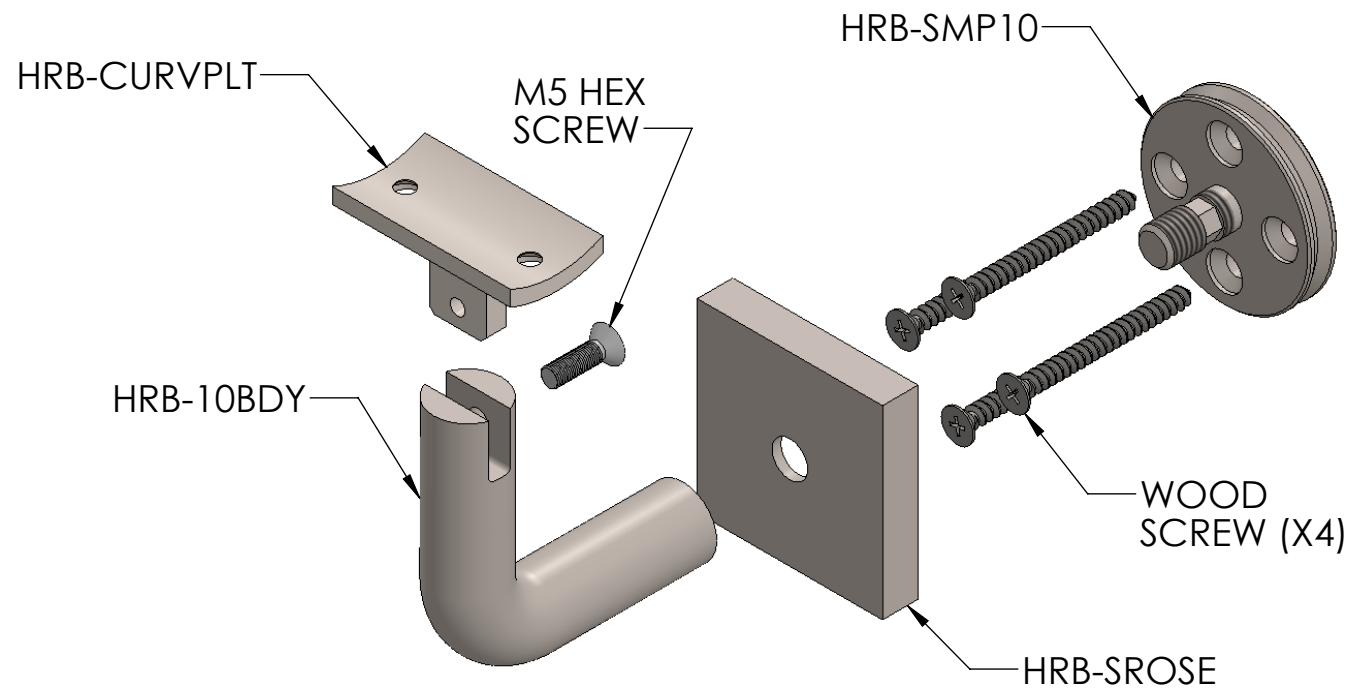

HRB-CURVPLT

M5 HEX
SCREW

HRB-SMP10

HRB-10BDY

WOOD
SCREW (X4)

HRB-RROSE-A

M5 HOLD
SCREW (X2)

Surface Mount
Curved Clamp
Round Rose

HRB-10-SCR

Surface Mount
Curved Clamp
Square Rose
HRB-10-SCS

Surface Mount
Flat Clamp
Round Rose

HRB-10-SFR

Surface Mount
Flat Clamp
Square Rose
HRB-10-SFS