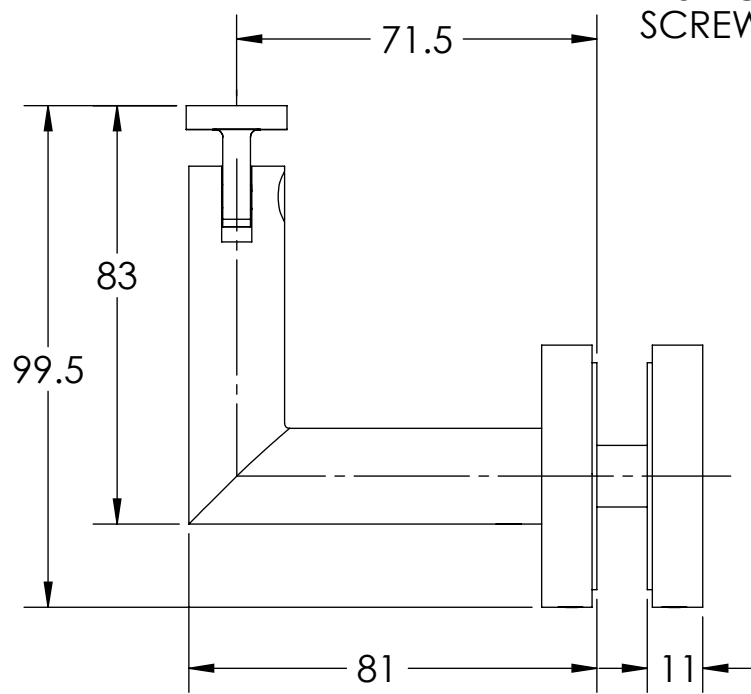

Glass Mount  
Curved Clamp  
Round Rose

**HRB-11-GCR**

Glass Mount  
Curved Clamp  
Square Rose

**HRB-11-GCS**

Glass Mount  
Flat Clamp  
Round Rose

**HRB-11-GFR**

Glass Mount  
Flat Clamp  
Square Rose

**HRB-11-GFS**