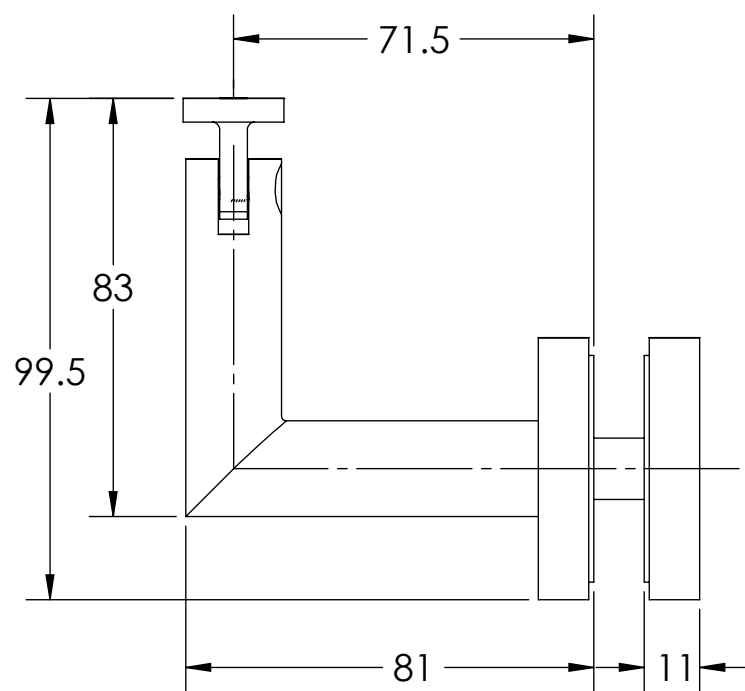

Glass Mount  
Curved Clamp  
Round Rose

**HRB-11-GCR**

Glass Mount  
Curved Clamp  
Square Rose

**HRB-11-GCS**

Glass Mount  
Flat Clamp  
Round Rose

**HRB-11-GFR**

Glass Mount  
Flat Clamp  
Square Rose

**HRB-11-GFS**