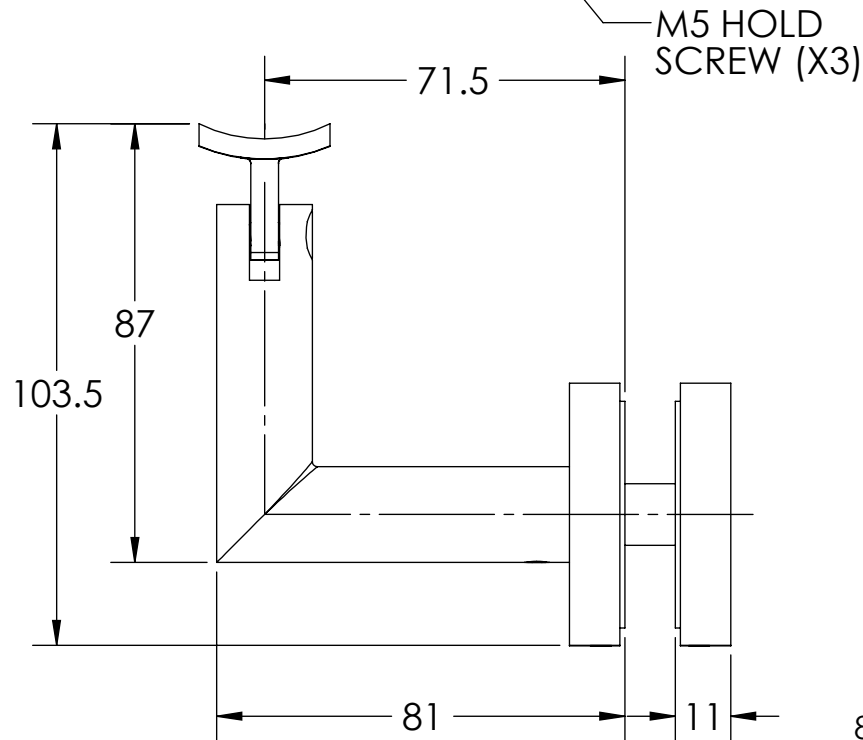

Glass Mount  
Curved Clamp  
Round Rose

**HRB-11-GCR**

Glass Mount  
Curved Clamp  
Square Rose

**HRB-11-GCS**

Glass Mount  
Flat Clamp  
Round Rose

**HRB-11-GFR**

Glass Mount  
Flat Clamp  
Square Rose

**HRB-11-GFS**