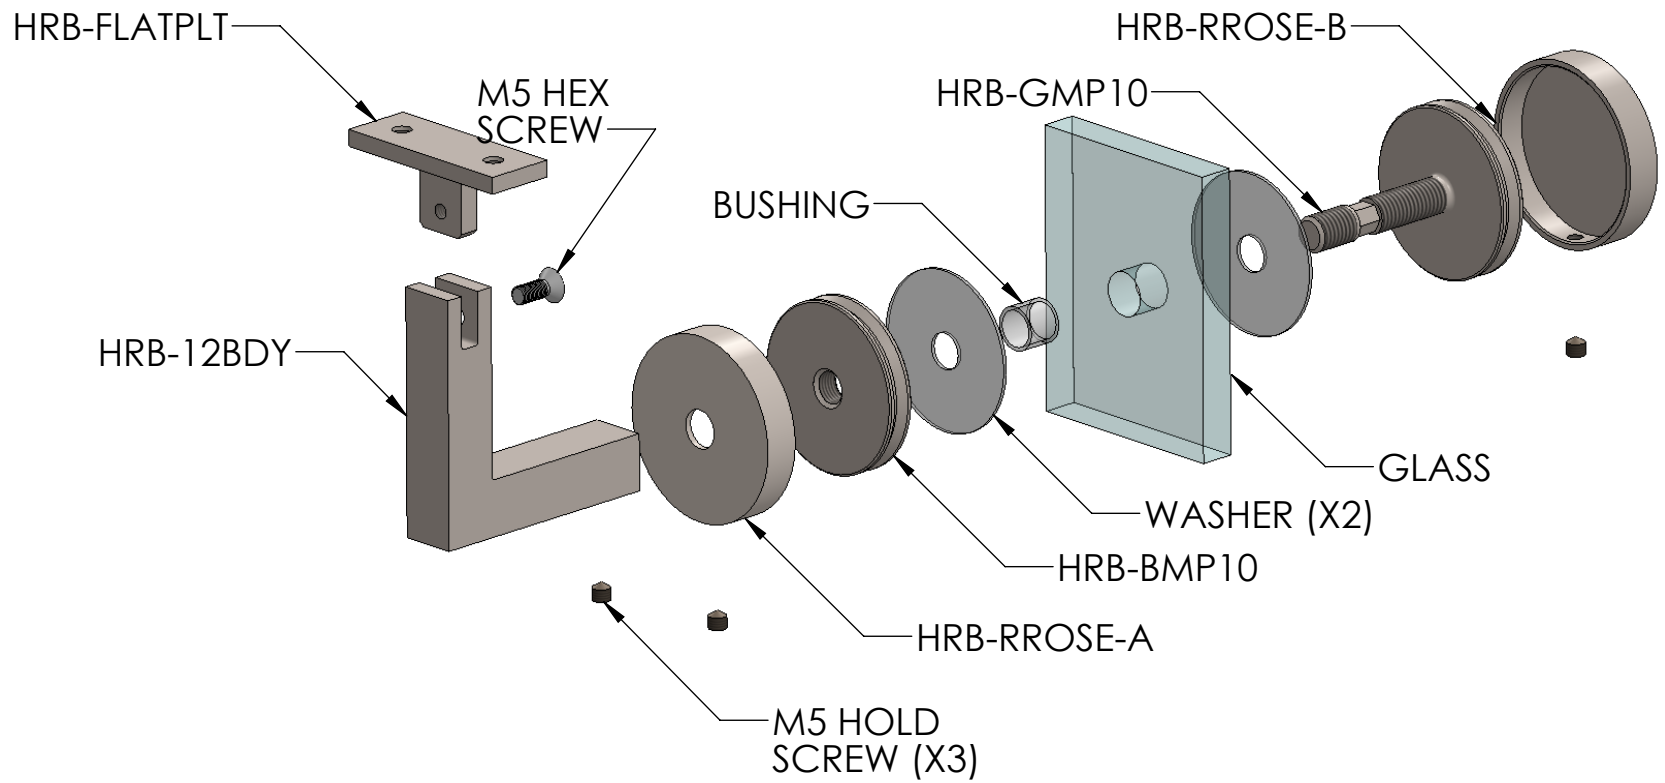

Glass Mount
Curved Clamp
Round Rose

HRB-12-GCR

Glass Mount
Curved Clamp
Square Rose

HRB-12-GCS

Glass Mount
Flat Clamp
Round Rose

HRB-12-GFR

Glass Mount
Flat Clamp
Square Rose

HRB12-GFS