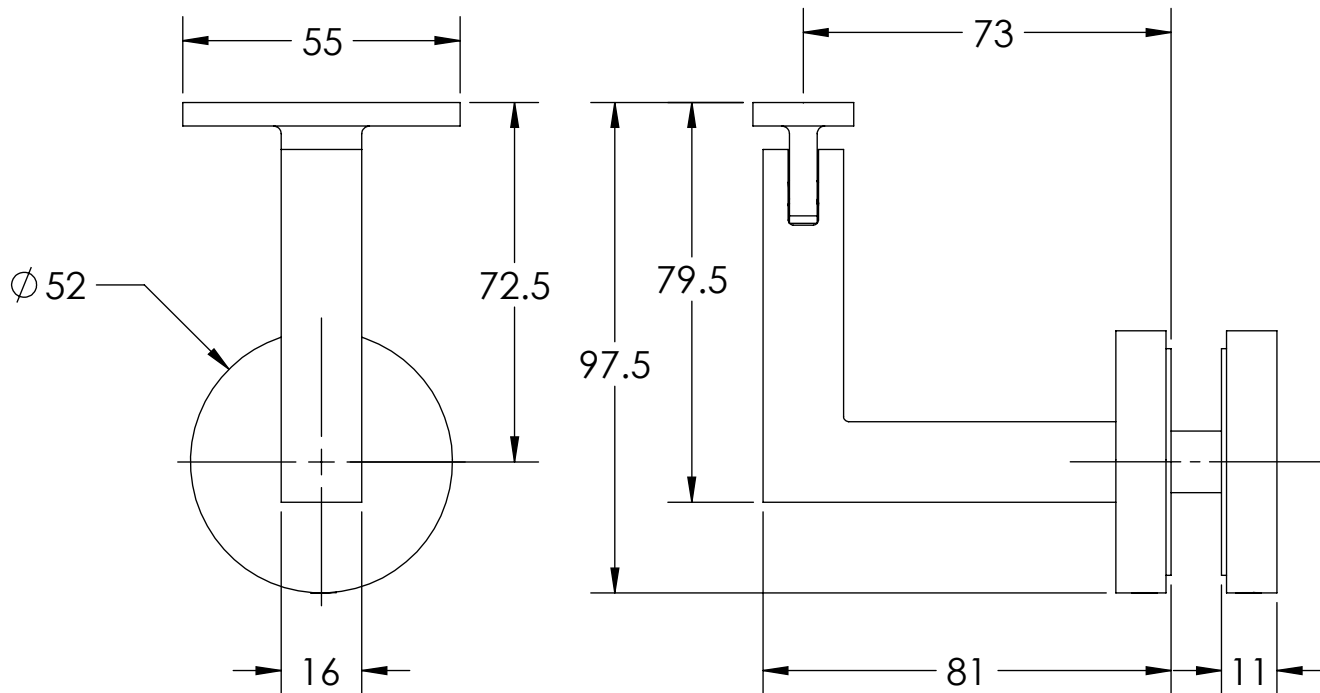

Glass Mount
Curved Clamp
Round Rose

HRB-12-GCR

Glass Mount
Curved Clamp
Square Rose

HRB-12-GCS

Glass Mount
Flat Clamp
Round Rose

HRB-12-GFR

Glass Mount
Flat Clamp
Square Rose

HRB12-GFS