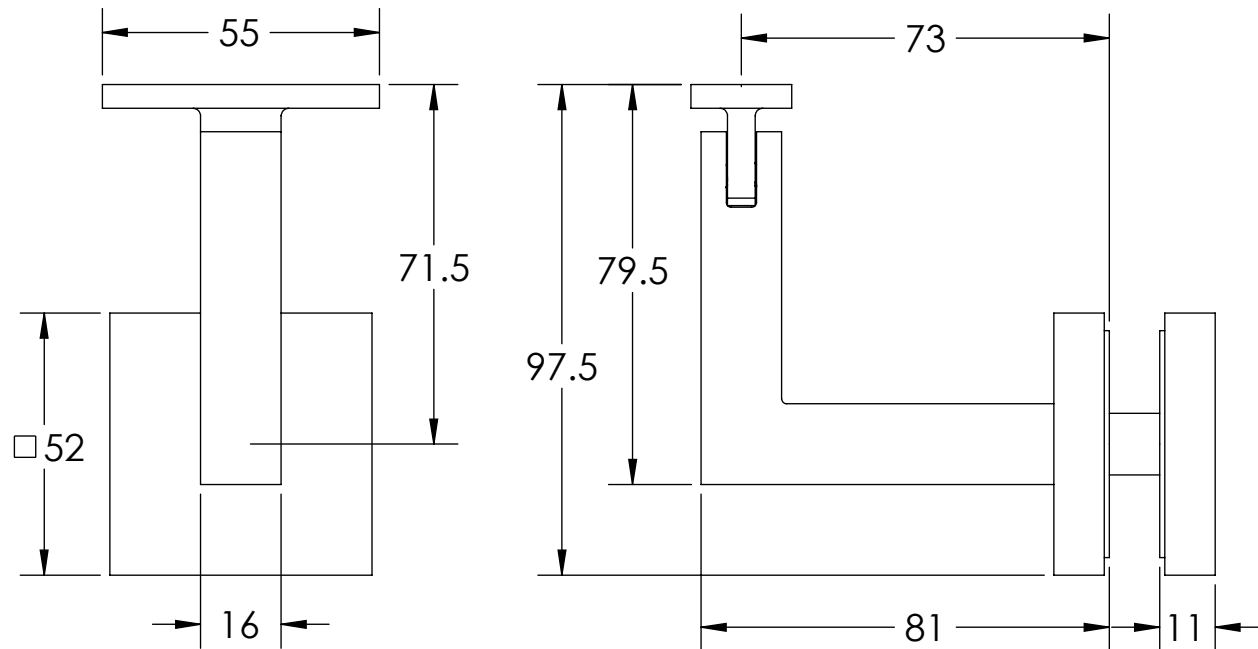

Glass Mount
Curved Clamp
Round Rose

HRB-12-GCR

Glass Mount
Curved Clamp
Square Rose

HRB-12-GCS

Glass Mount
Flat Clamp
Round Rose

HRB-12-GFR

Glass Mount
Flat Clamp
Square Rose

HRB12-GFS