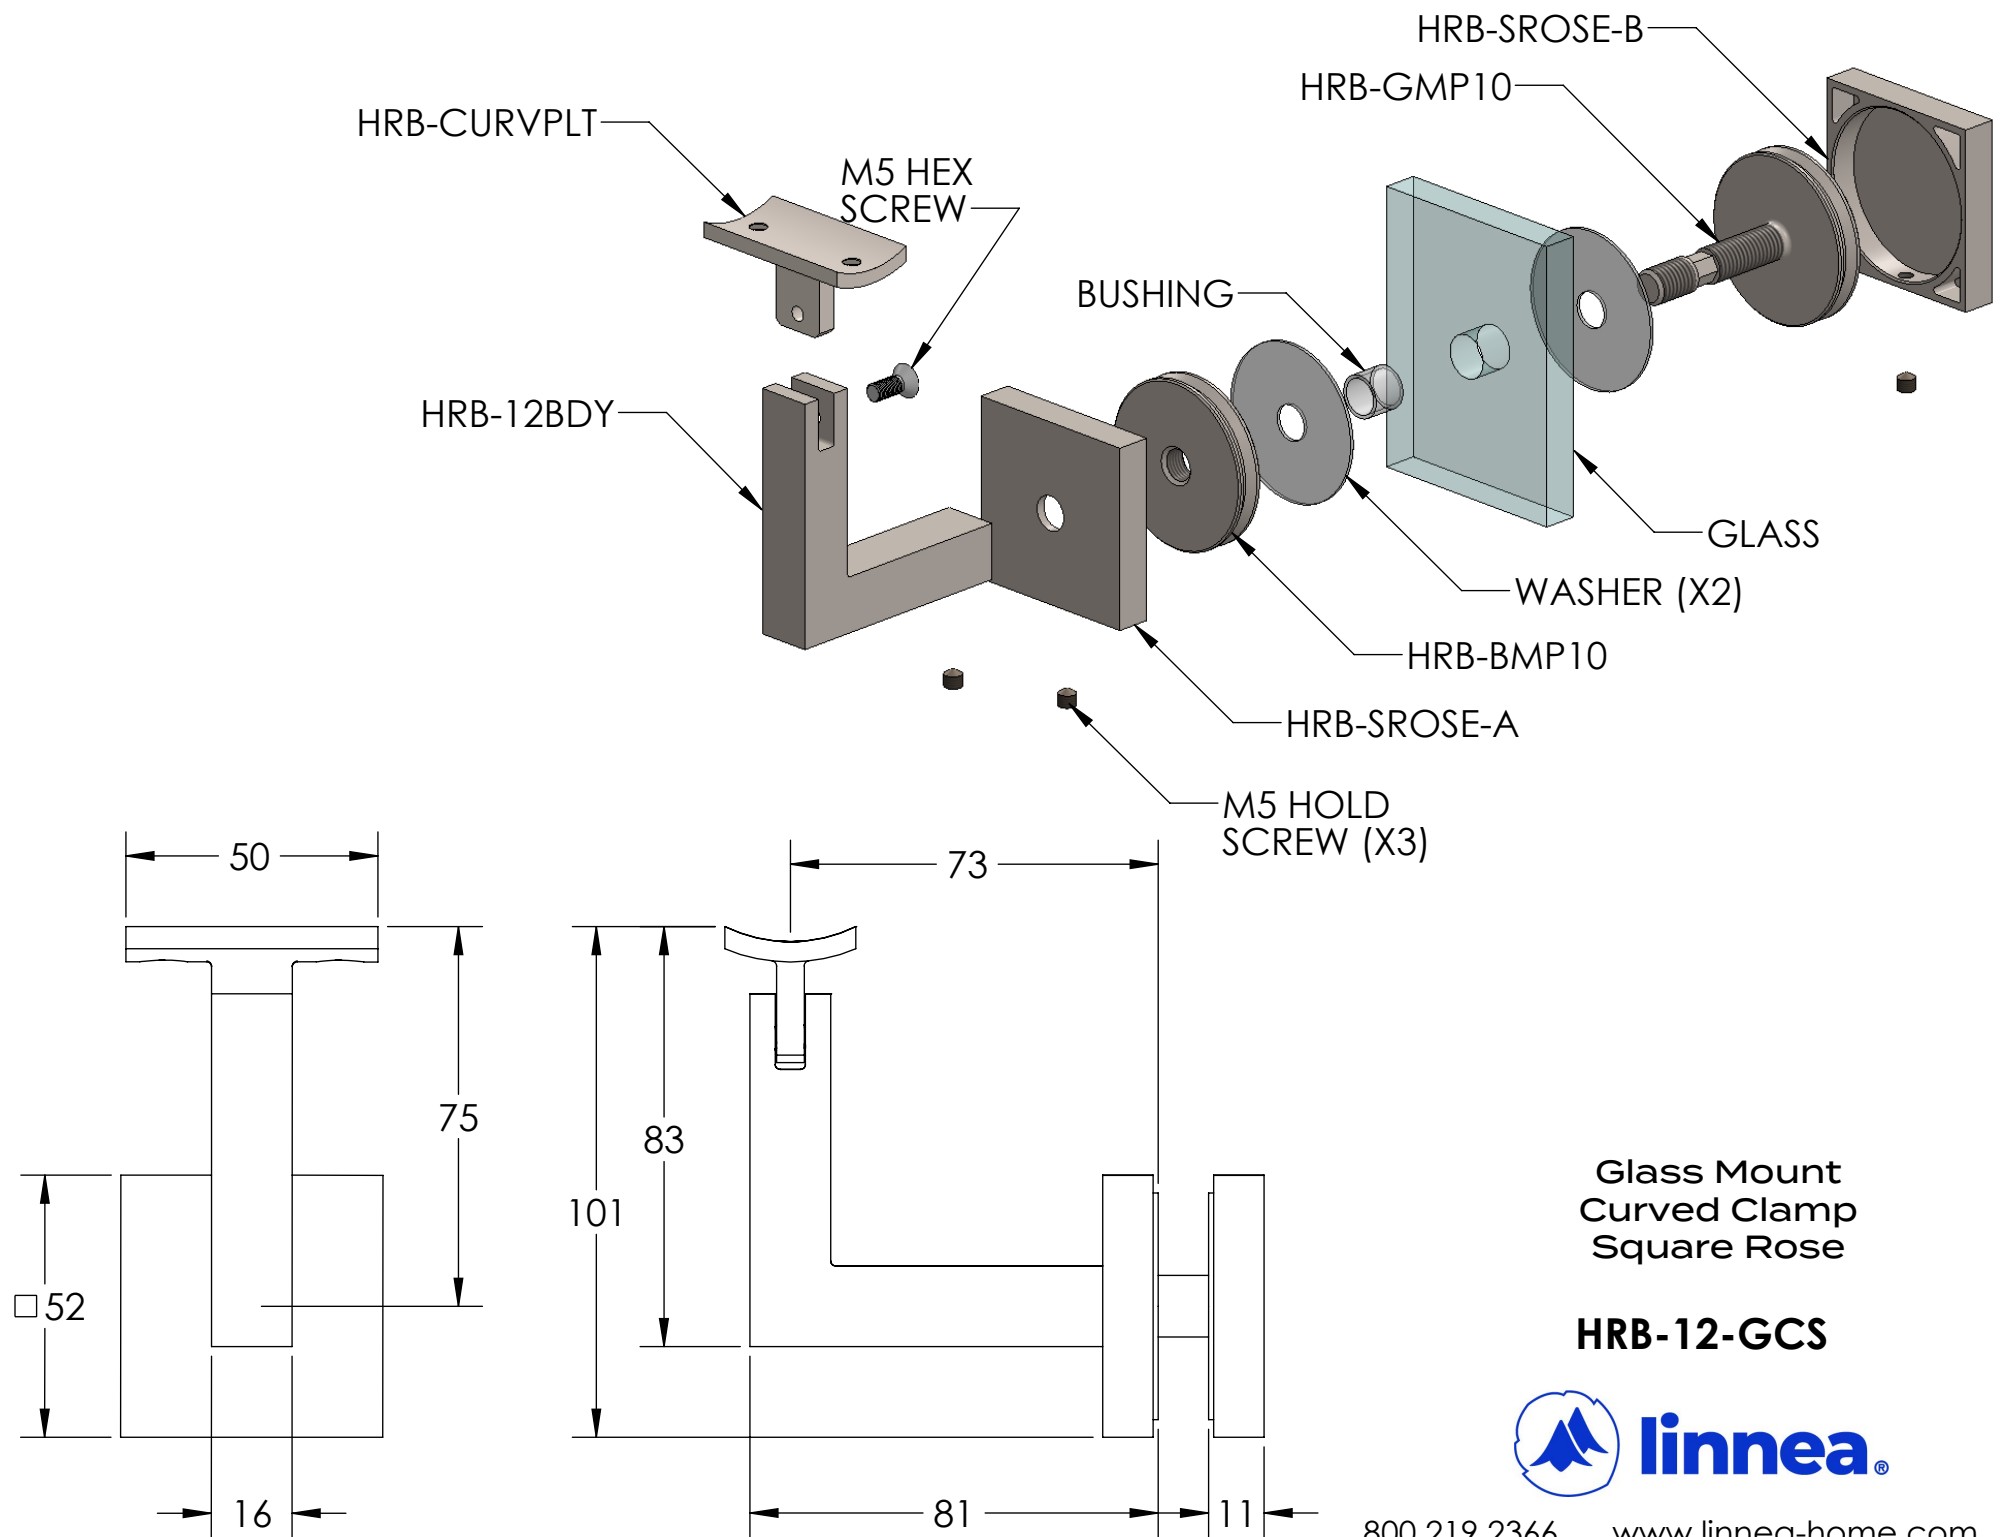

Glass Mount
Curved Clamp
Round Rose

HRB-12-GCR

Glass Mount
Curved Clamp
Square Rose

HRB-12-GCS

Glass Mount
Flat Clamp
Round Rose

HRB-12-GFR

Glass Mount
Flat Clamp
Square Rose

HRB12-GFS