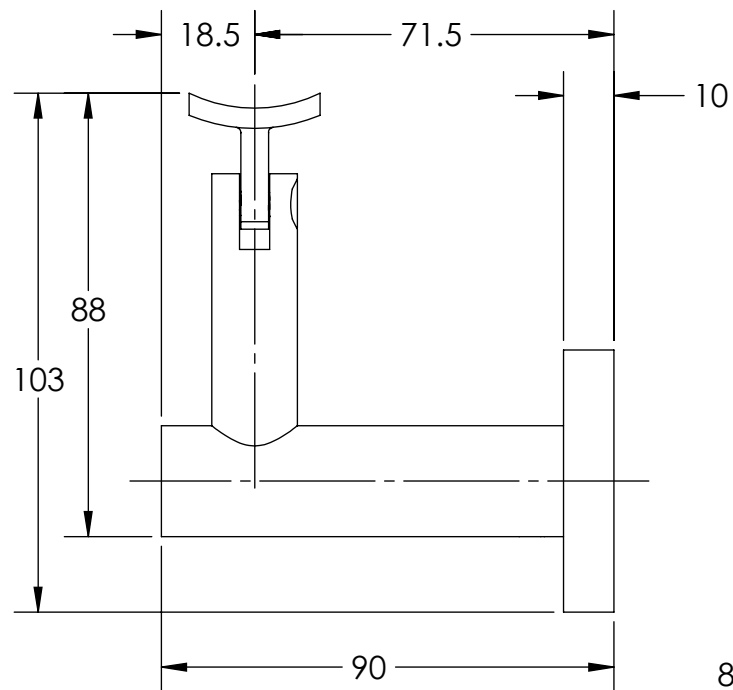

Concrete Mount
Curved Clamp
Round Rose

HRB-13-CCR

Concrete Mount
Curved Clamp
Square Rose

HRB-13-CCS

Concrete Mount
Flat Clamp
Round Rose

HRB-13-CFR

Concrete Mount
Flat Clamp
Square Rose

HRB-13-CFS