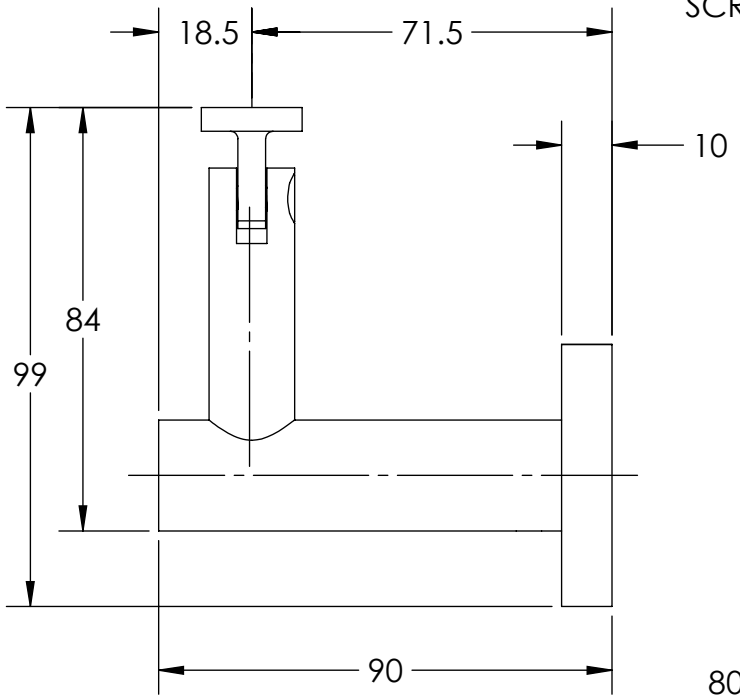

Surface Mount
Curved Clamp
Round Rose

HRB-13-SCR

Surface Mount
Curved Clamp
Square Rose

HRB-13-SCS

Surface Mount
Flat Clamp
Round Rose

HRB-13-SFR

Surface Mount
Flat Clamp
Square Rose

HRB-13-SFS