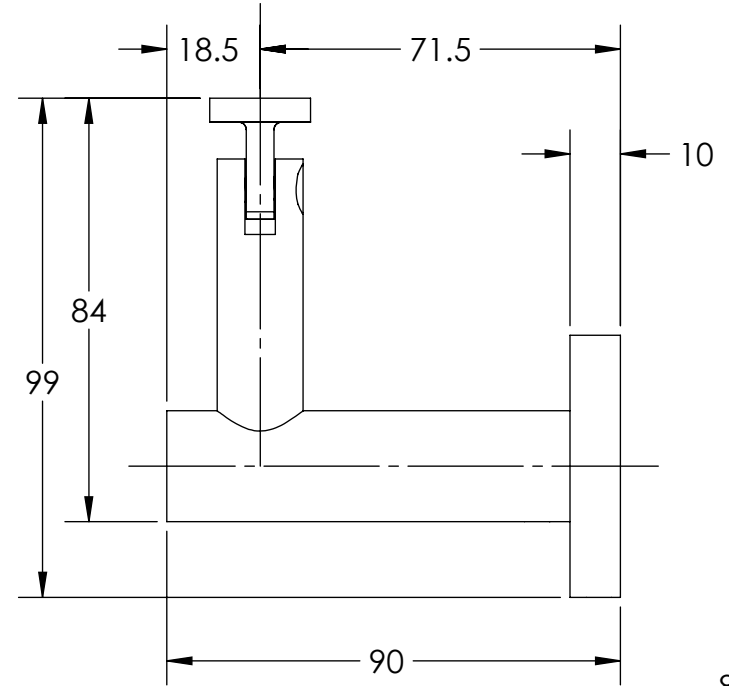

Surface Mount
Curved Clamp
Round Rose

HRB-13-SCR

Surface Mount
Curved Clamp
Square Rose

HRB-13-SCS

Surface Mount
Flat Clamp
Round Rose

HRB-13-SFR

Surface Mount
Flat Clamp
Square Rose

HRB-13-SFS