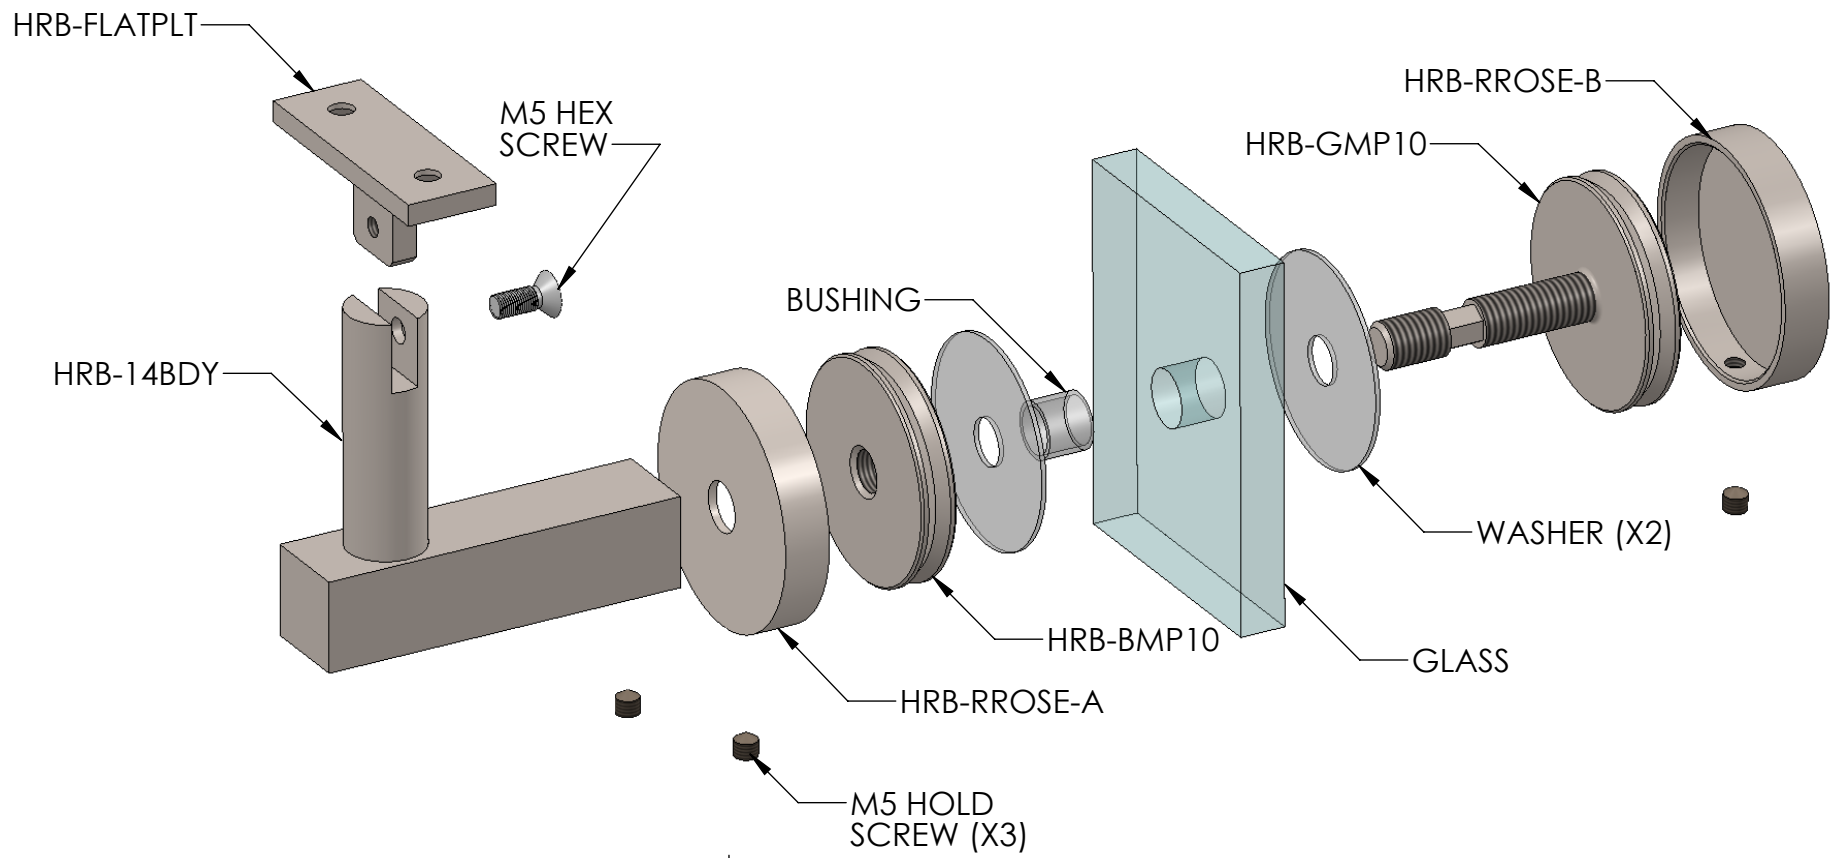

Glass Mount  
Curved Clamp  
Round Rose

**HRB-14-GCR**

800.219.2366

www.linnea-home.com

Glass Mount  
Curved Clamp  
Square Rose

**HRB-14-GCS**

Glass Mount  
Flat Clamp  
Round Rose  
**HRB-14-GFR**

Glass Mount  
Flat Clamp  
Square Rose

**HRB-14-GFS**