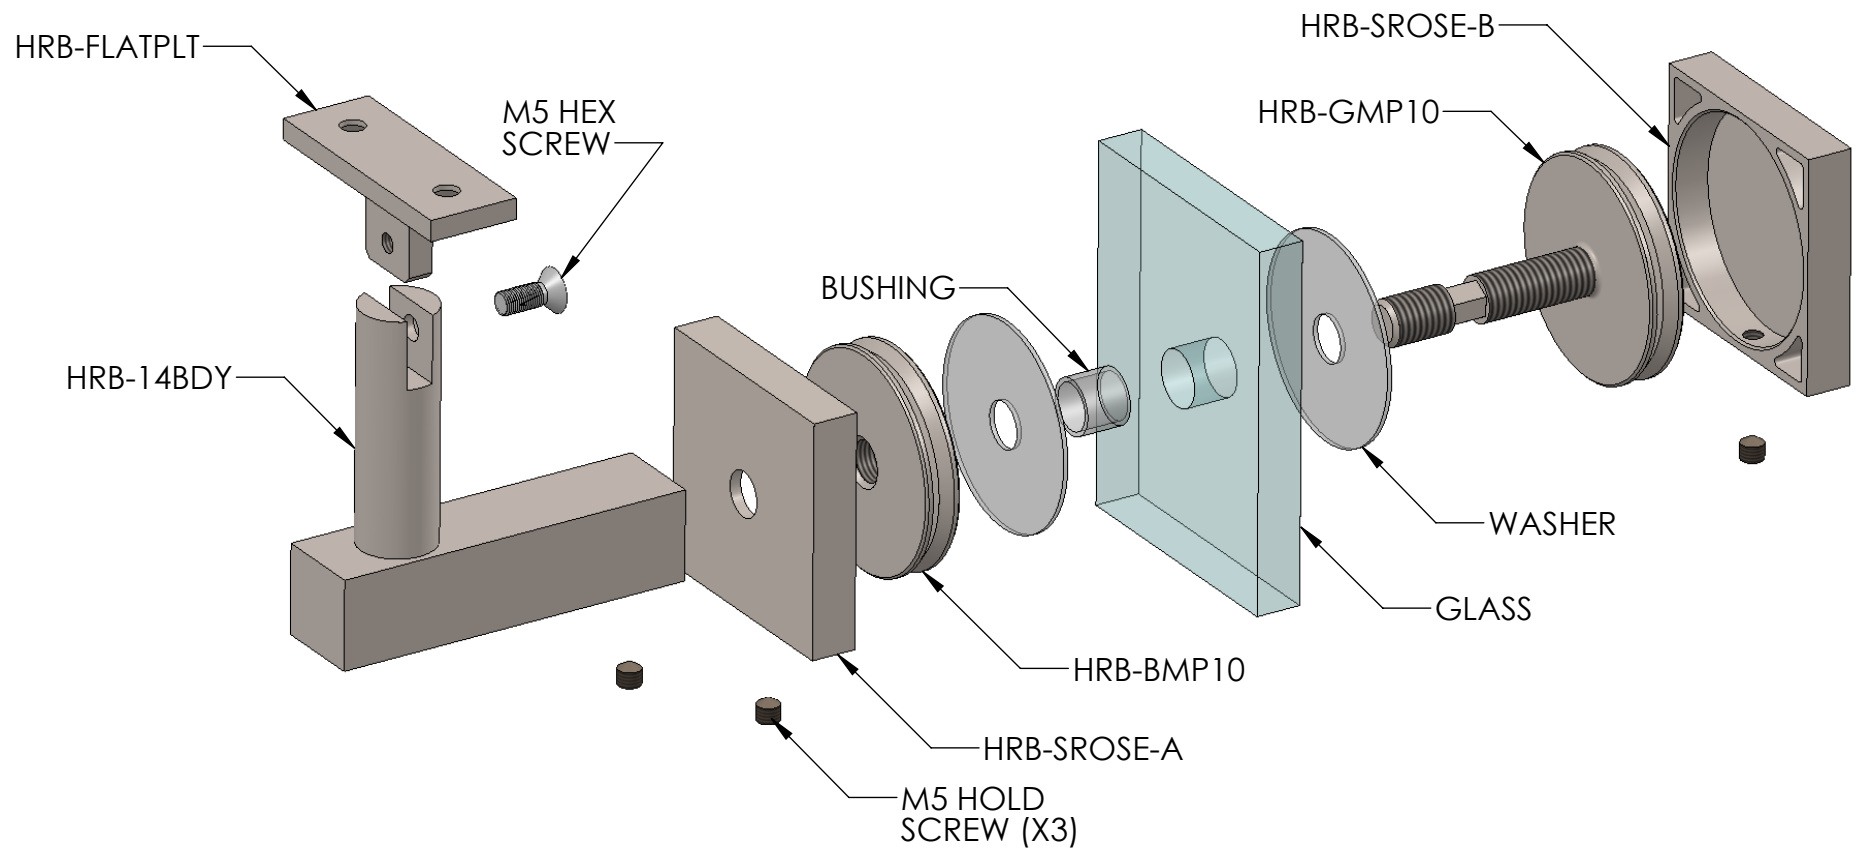

Glass Mount  
Curved Clamp  
Round Rose

**HRB-14-GCR**

800.219.2366

www.linnea-home.com

Glass Mount  
Curved Clamp  
Square Rose

**HRB-14-GCS**

Glass Mount  
Flat Clamp  
Round Rose  
**HRB-14-GFR**

Glass Mount  
Flat Clamp  
Square Rose

**HRB-14-GFS**