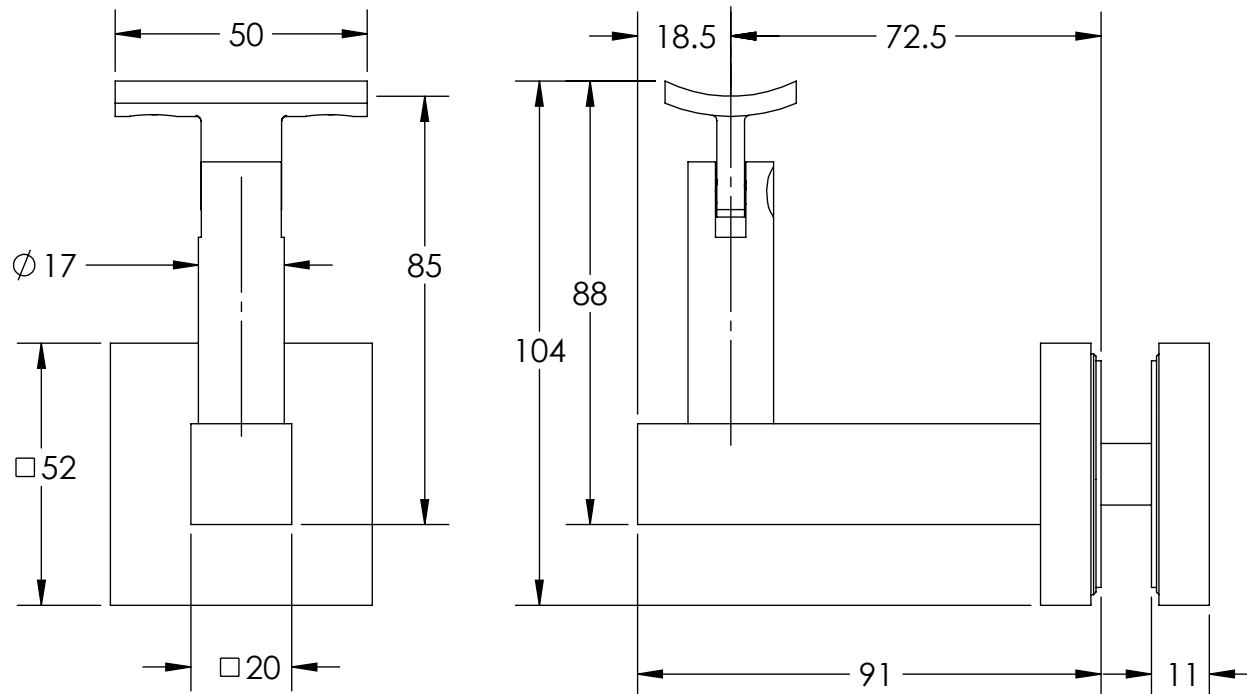

Glass Mount  
Curved Clamp  
Round Rose

**HRB-14-GCR**

800.219.2366

www.linnea-home.com

Glass Mount  
Curved Clamp  
Square Rose

**HRB-14-GCS**

Glass Mount  
Flat Clamp  
Round Rose  
**HRB-14-GFR**

Glass Mount  
Flat Clamp  
Square Rose