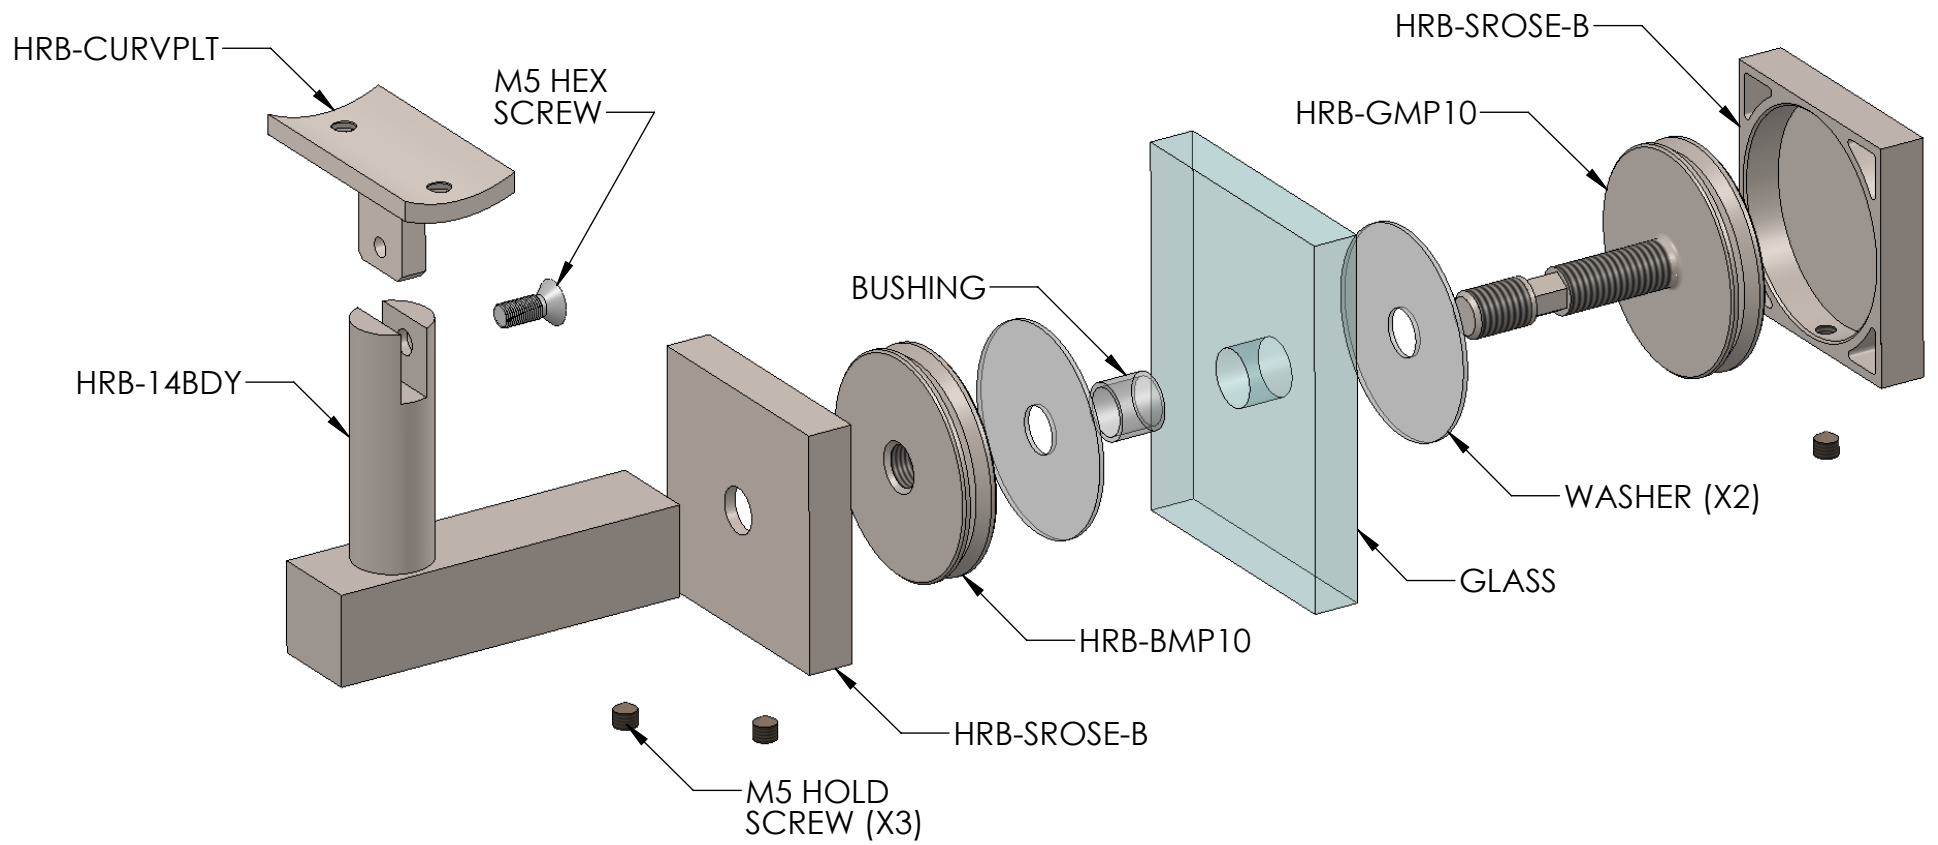

Glass Mount  
Curved Clamp  
Round Rose

**HRB-14-GCR**

800.219.2366

www.linnea-home.com

Glass Mount  
Curved Clamp  
Square Rose

**HRB-14-GCS**

Glass Mount  
Flat Clamp  
Round Rose  
**HRB-14-GFR**

Glass Mount  
Flat Clamp  
Square Rose

**HRB-14-GFS**