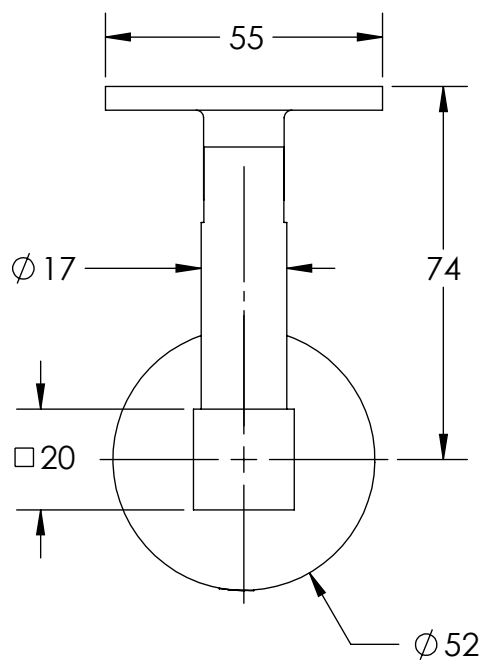

Glass Mount  
Curved Clamp  
Round Rose

**HRB-14-GCR**

800.219.2366

www.linnea-home.com

Glass Mount  
Curved Clamp  
Square Rose

**HRB-14-GCS**

Glass Mount  
Flat Clamp  
Round Rose  
**HRB-14-GFR**

Glass Mount  
Flat Clamp  
Square Rose