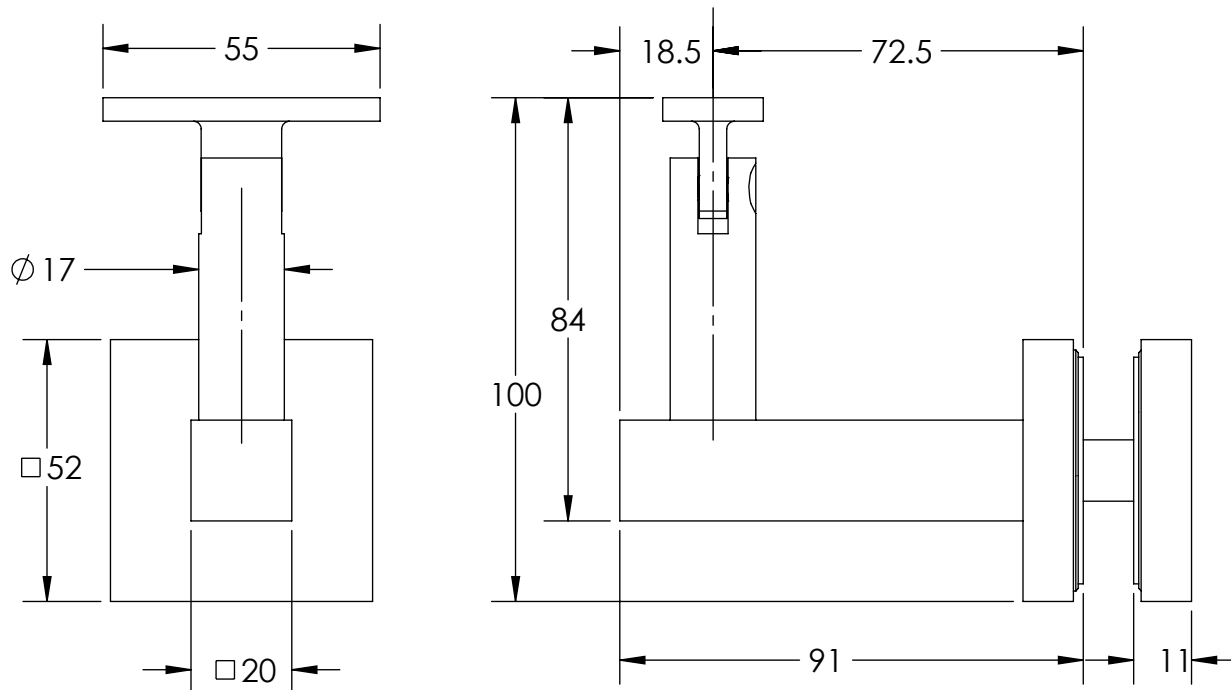

Glass Mount  
Curved Clamp  
Round Rose

**HRB-14-GCR**

800.219.2366

www.linnea-home.com

Glass Mount  
Curved Clamp  
Square Rose

**HRB-14-GCS**

Glass Mount  
Flat Clamp  
Round Rose  
**HRB-14-GFR**

Glass Mount  
Flat Clamp  
Square Rose