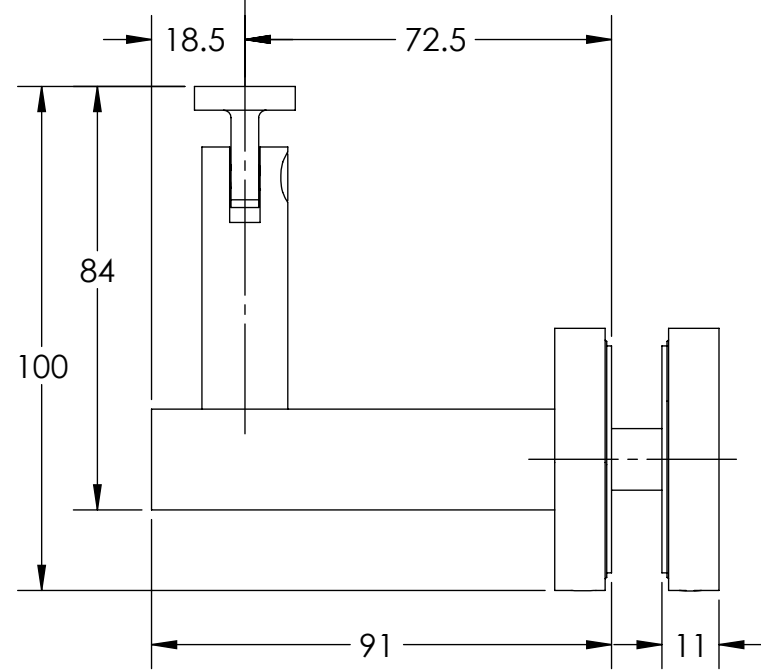

Glass Mount  
Curved Clamp  
Round Rose

**HRB-14-GCR**

800.219.2366

www.linnea-home.com

Glass Mount  
Curved Clamp  
Square Rose

**HRB-14-GCS**

Glass Mount  
Flat Clamp  
Round Rose  
**HRB-14-GFR**

Glass Mount  
Flat Clamp  
Square Rose