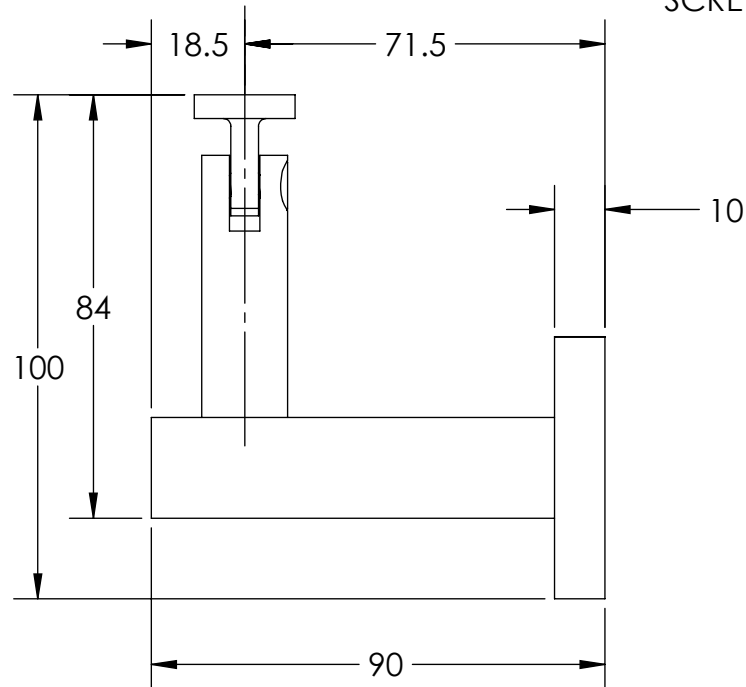

Surface Mount
Curved Clamp
Round Rose

HRB-14-SCR

Surface Mount
Curved Clamp
Square Rose

HRB-14-SCS

Surface Mount
Flat Clamp
Round Rose

HRB-14-SFR

Surface Mount
Flat Clamp
Square Rose

HRB-14-SFS