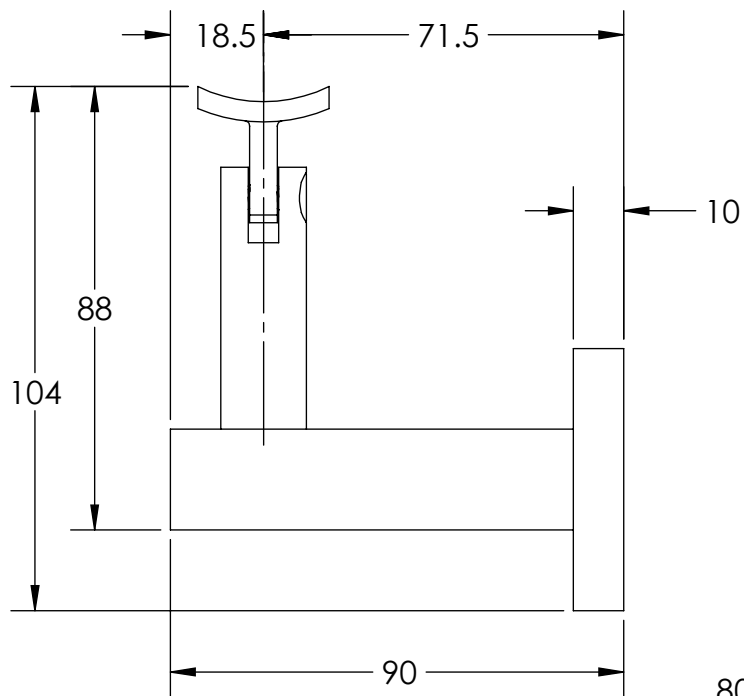

Surface Mount
Curved Clamp
Round Rose

HRB-14-SCR

Surface Mount
Curved Clamp
Square Rose

HRB-14-SCS

Surface Mount
Flat Clamp
Round Rose

HRB-14-SFR

Surface Mount
Flat Clamp
Square Rose

HRB-14-SFS