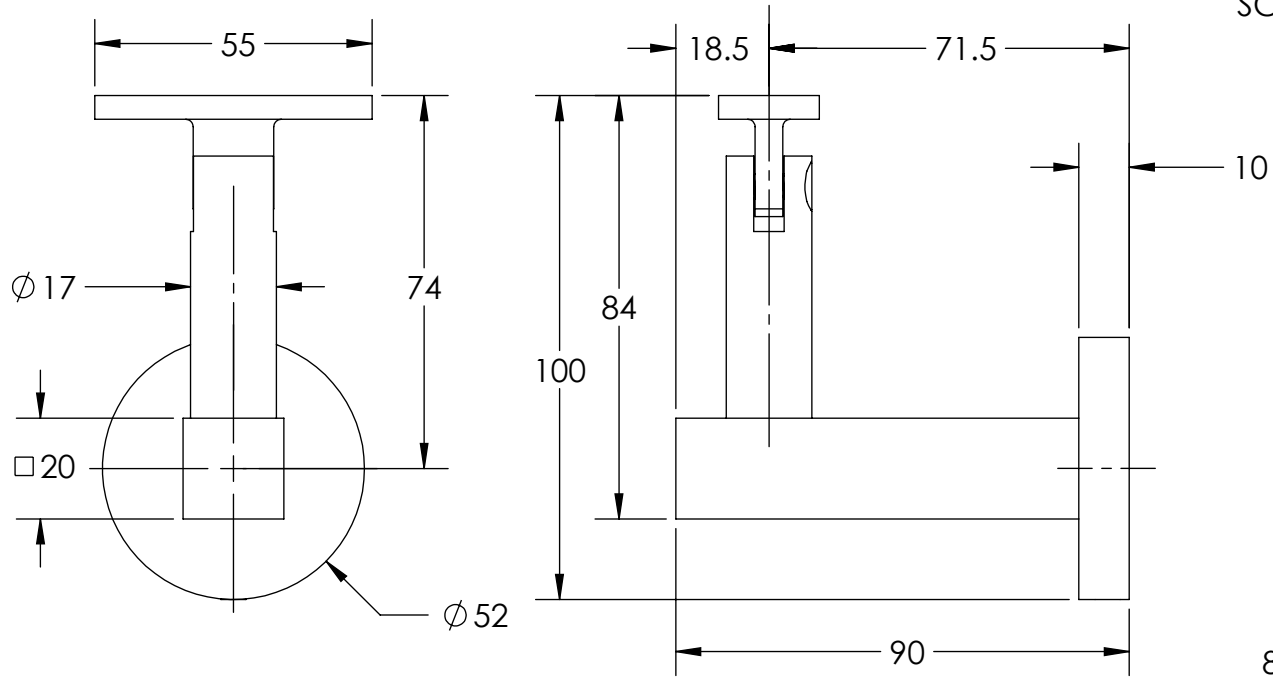

Surface Mount
Curved Clamp
Round Rose

HRB-14-SCR

Surface Mount
Curved Clamp
Square Rose

HRB-14-SCS

Surface Mount
Flat Clamp
Round Rose

HRB-14-SFR

Surface Mount
Flat Clamp
Square Rose

HRB-14-SFS