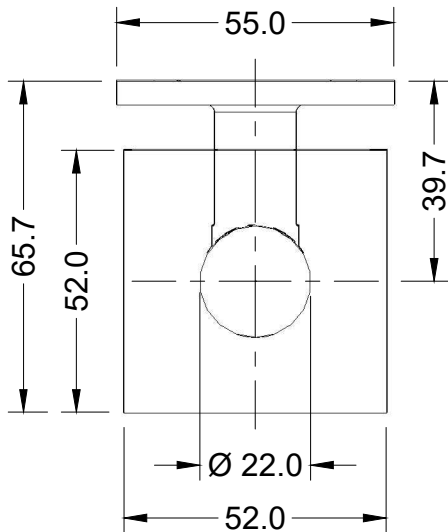

Concrete Mount
Curved Clamp
Round Rose

HRB-16-CCR

linnea®

Concrete Mount
Curved Clamp
Square Rose

HRB-16-CCS

linnea®

Concrete Mount
Flat Clamp
Round Rose

HRB-16-CFR

linnea®

Concrete Mount
Flat Clamp
Square Rose

HRB-16-CFS

linnea®