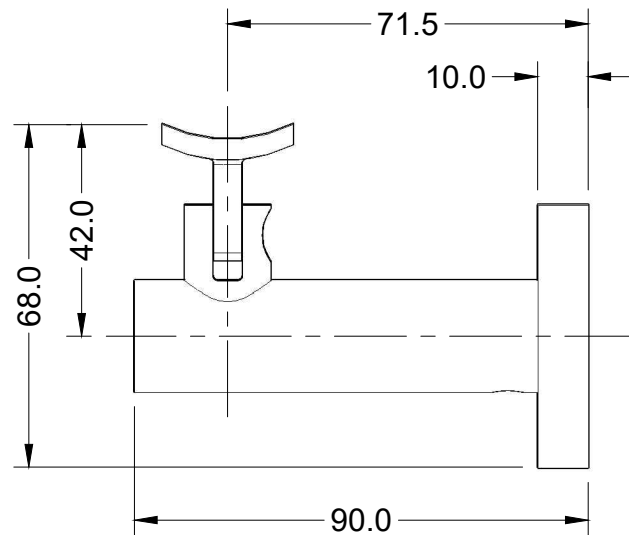

Concrete Mount
Curved Clamp
Round Rose

HRB-16-CCR

linnea®

Concrete Mount
Curved Clamp
Square Rose

HRB-16-CCS

linnea®

Concrete Mount
Flat Clamp
Round Rose

HRB-16-CFR

linnea®

Concrete Mount
Flat Clamp
Square Rose

HRB-16-CFS

linnea®