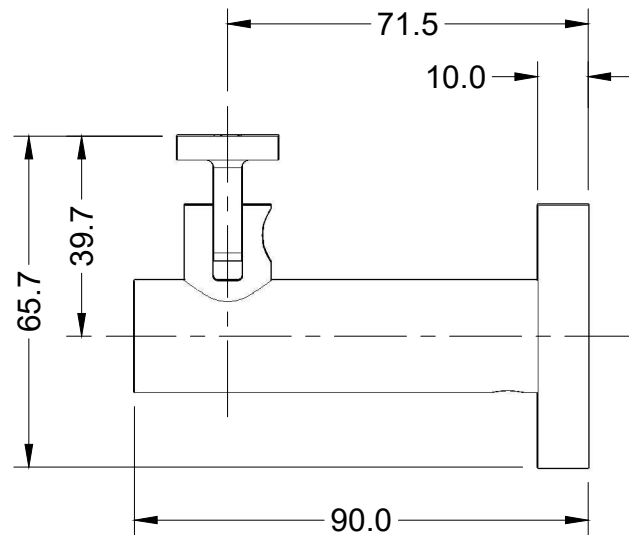

Concrete Mount
Curved Clamp
Round Rose

HRB-16-CCR

linnea®

Concrete Mount
Curved Clamp
Square Rose

HRB-16-CCS

linnea®

Concrete Mount
Flat Clamp
Round Rose

HRB-16-CFR

linnea®

Concrete Mount
Flat Clamp
Square Rose

HRB-16-CFS

linnea®