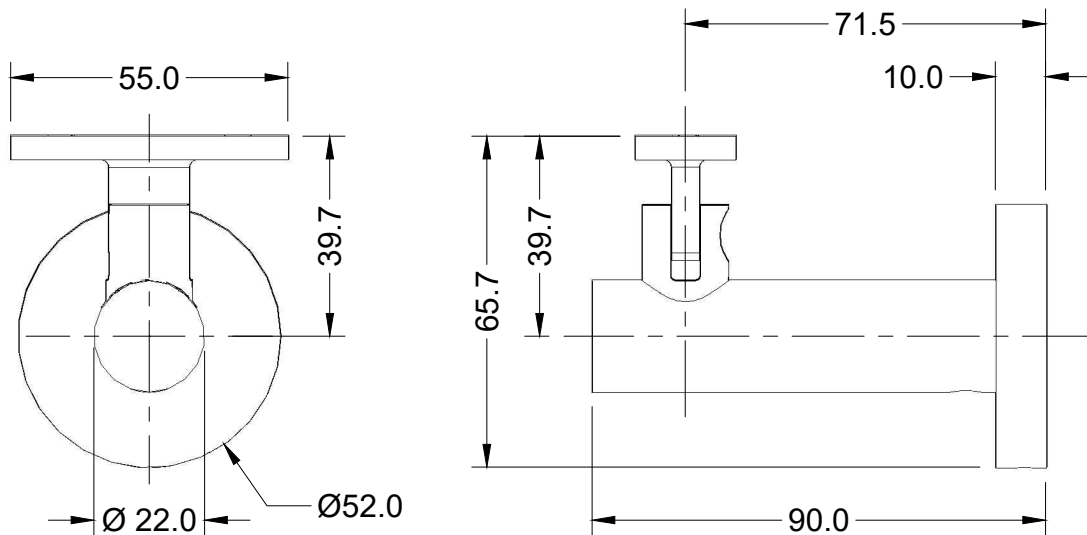

Concrete Mount
Curved Clamp
Round Rose

HRB-16-CCR

linnea®

Concrete Mount
Curved Clamp
Square Rose

HRB-16-CCS

linnea®

Concrete Mount
Flat Clamp
Round Rose

HRB-16-CFR

linnea®

Concrete Mount
Flat Clamp
Square Rose

HRB-16-CFS

linnea®