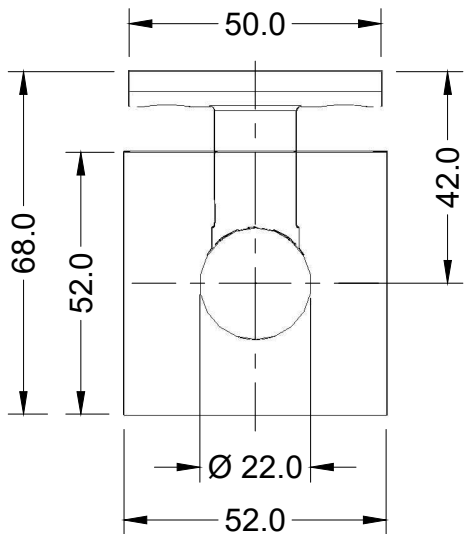

Concrete Mount
Curved Clamp
Round Rose

HRB-16-CCR

linnea®

Concrete Mount
Curved Clamp
Square Rose

HRB-16-CCS

linnea®

Concrete Mount
Flat Clamp
Round Rose

HRB-16-CFR

linnea®

Concrete Mount
Flat Clamp
Square Rose

HRB-16-CFS

linnea®