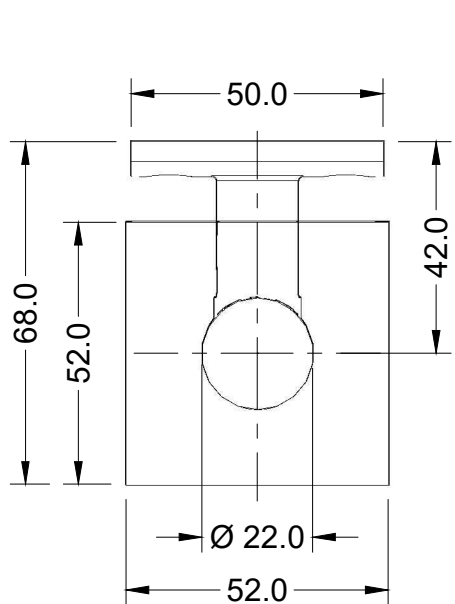

Glass Mount  
Curved Clamp  
Round Rose

**HRB-16-GCR**

**linnea®**

Glass Mount  
Curved Clamp  
Square Rose

**HRB-16-GCS**

**linnea®**

Glass Mount  
Flat Clamp  
Round Rose

**HRB-16-GFR**

**linnea®**

Glass Mount  
Flat Clamp  
Square Rose

**HRB-16-GFS**

**linnea®**