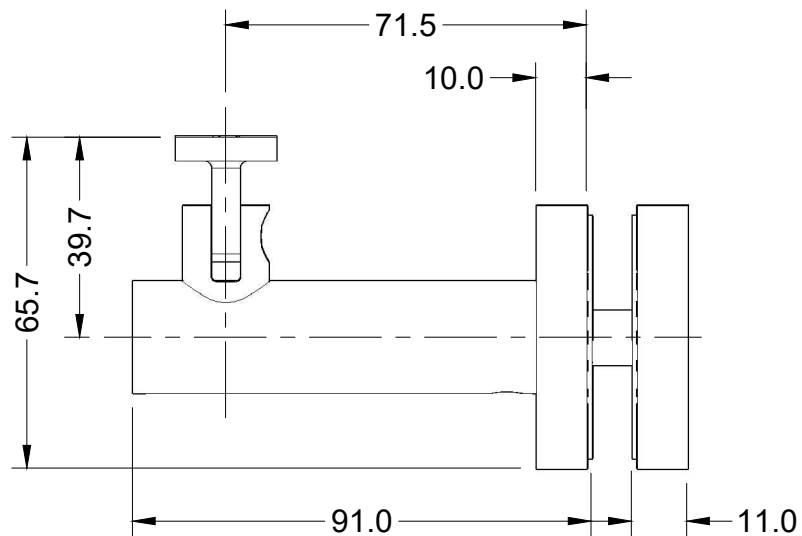

Glass Mount  
Curved Clamp  
Round Rose

**HRB-16-GCR**

**linnea®**

Glass Mount  
Curved Clamp  
Square Rose

**HRB-16-GCS**

**linnea®**

Glass Mount  
Flat Clamp  
Round Rose

**HRB-16-GFR**

**linnea®**

Glass Mount  
Flat Clamp  
Square Rose

**HRB-16-GFS**

**linnea®**