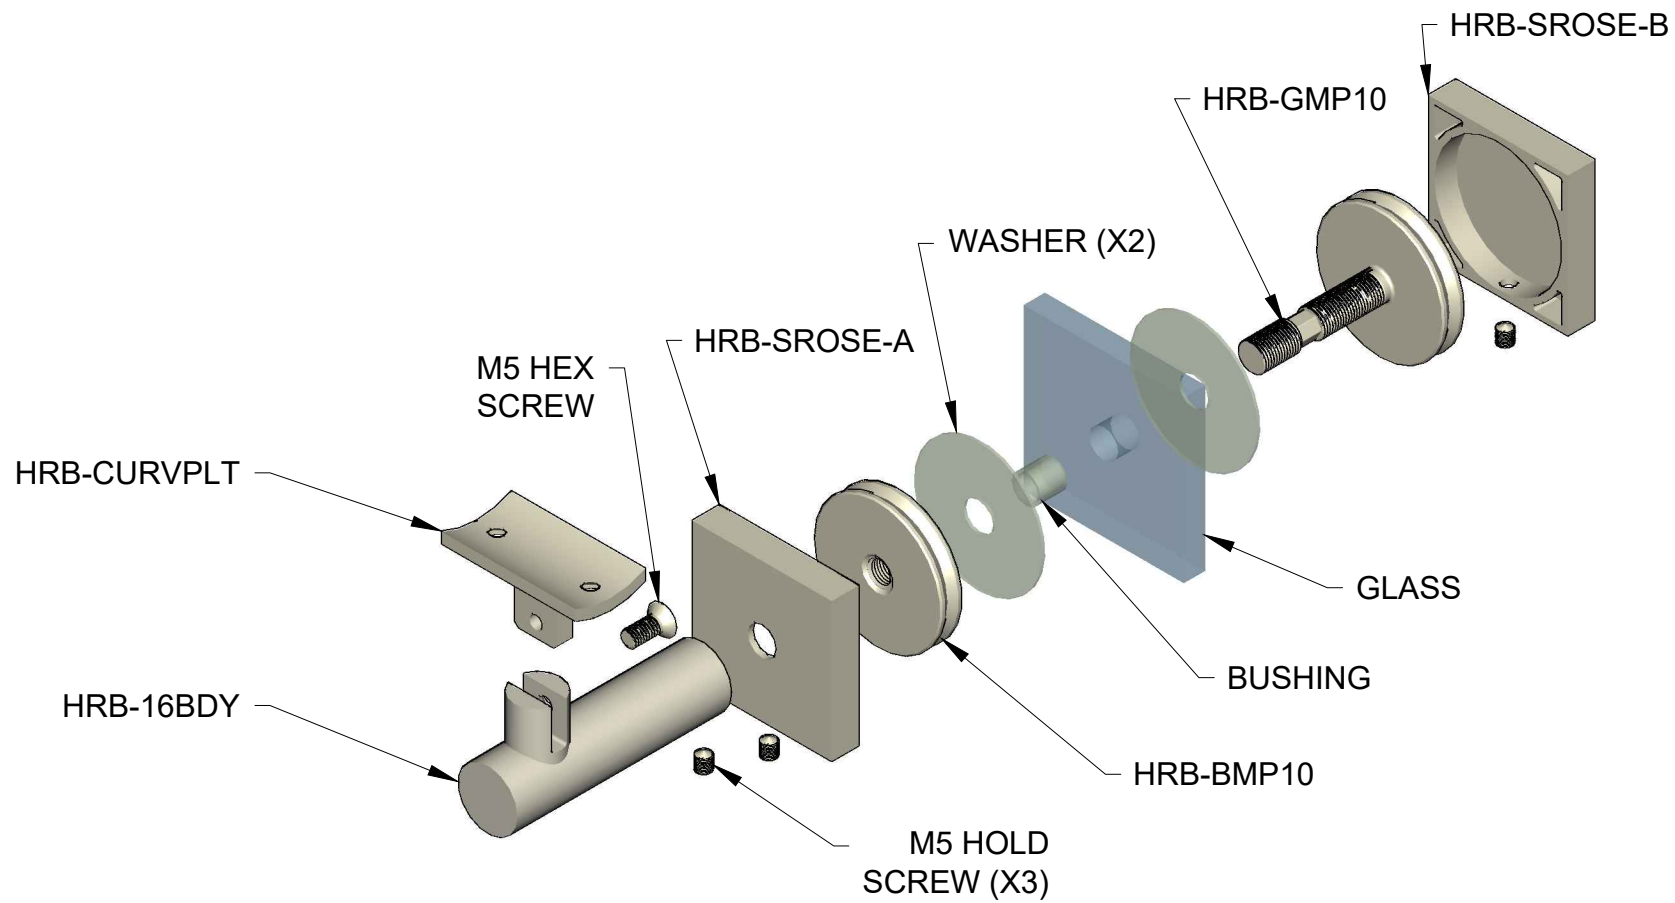

Glass Mount  
Curved Clamp  
Round Rose

**HRB-16-GCR**

**linnea®**

Glass Mount  
Curved Clamp  
Square Rose

**HRB-16-GCS**

**linnea®**

Glass Mount  
Flat Clamp  
Round Rose

**HRB-16-GFR**

**linnea®**

Glass Mount  
Flat Clamp  
Square Rose

**HRB-16-GFS**

**linnea®**