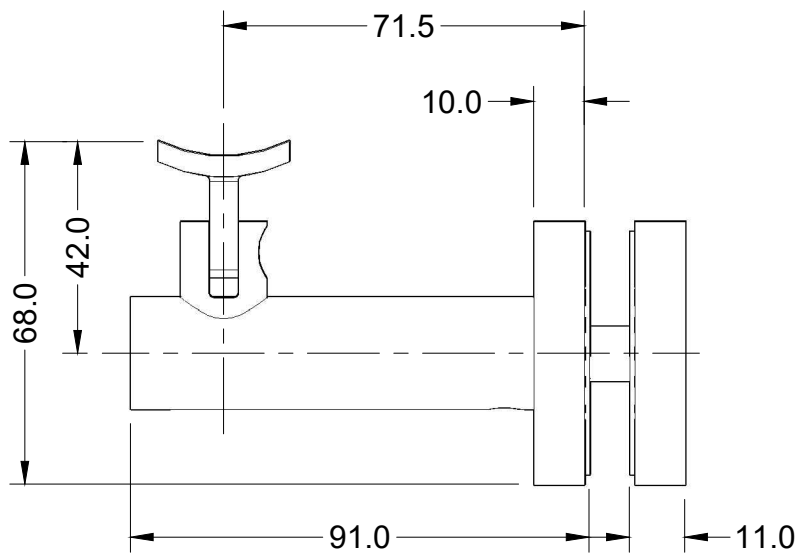

Glass Mount  
Curved Clamp  
Round Rose

**HRB-16-GCR**

**linnea®**

Glass Mount  
Curved Clamp  
Square Rose

**HRB-16-GCS**

**linnea®**

Glass Mount  
Flat Clamp  
Round Rose

**HRB-16-GFR**

**linnea®**

Glass Mount  
Flat Clamp  
Square Rose

**HRB-16-GFS**

**linnea®**