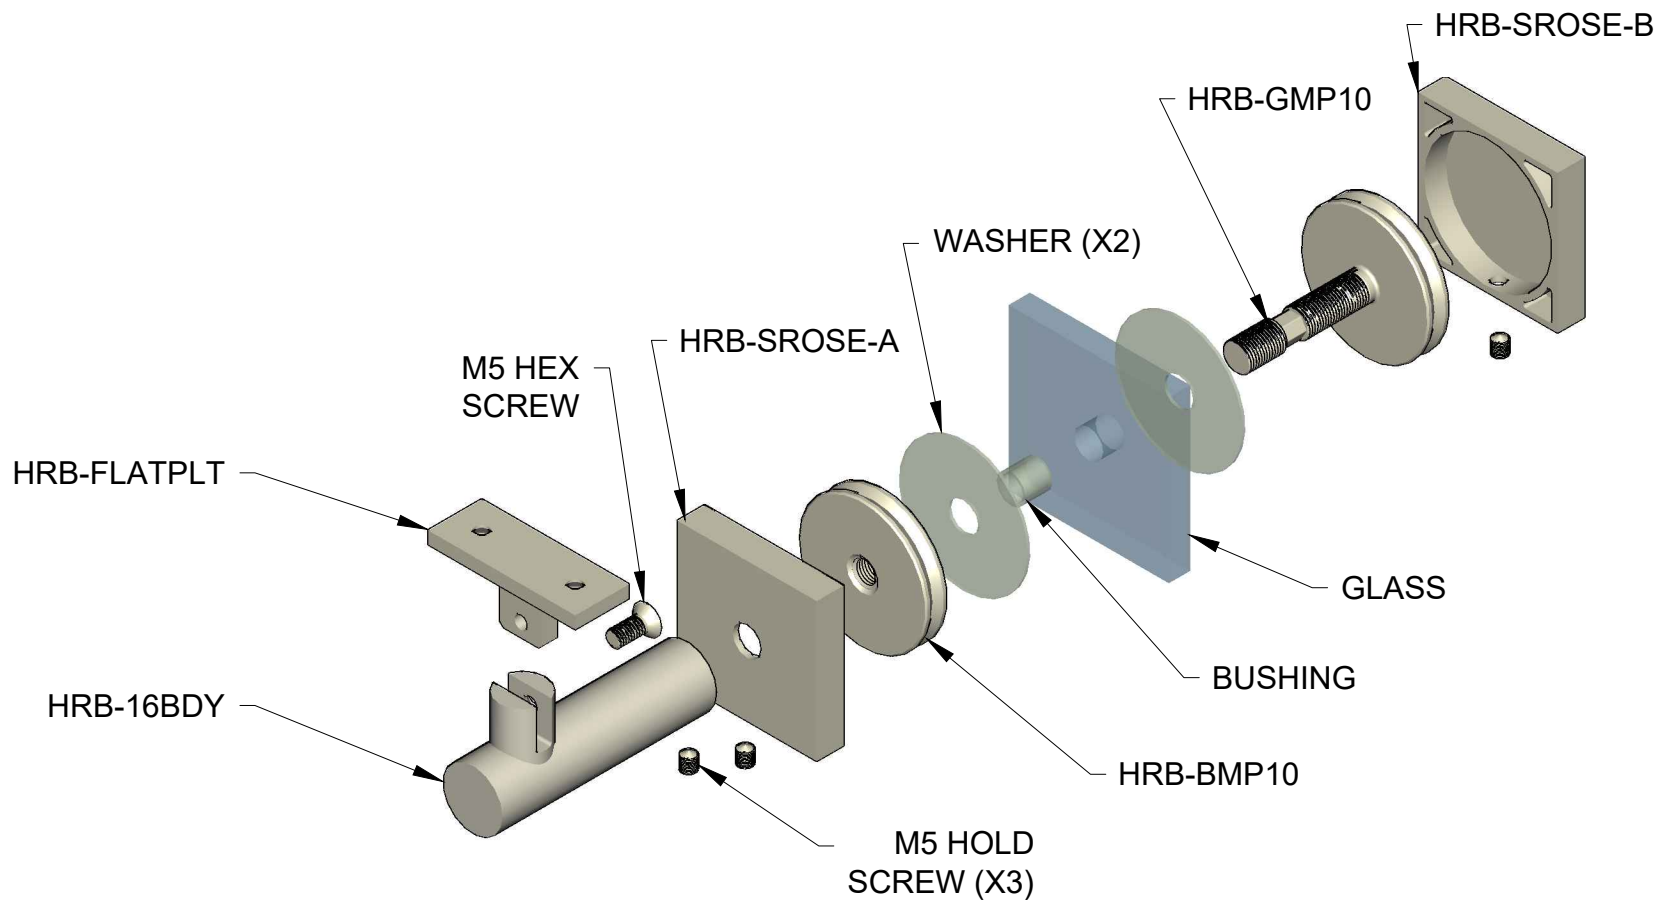

Glass Mount  
Curved Clamp  
Round Rose

**HRB-16-GCR**

**linnea®**

Glass Mount  
Curved Clamp  
Square Rose

**HRB-16-GCS**

**linnea®**

Glass Mount  
Flat Clamp  
Round Rose

**HRB-16-GFR**

**linnea®**

Glass Mount  
Flat Clamp  
Square Rose

**HRB-16-GFS**

**linnea®**