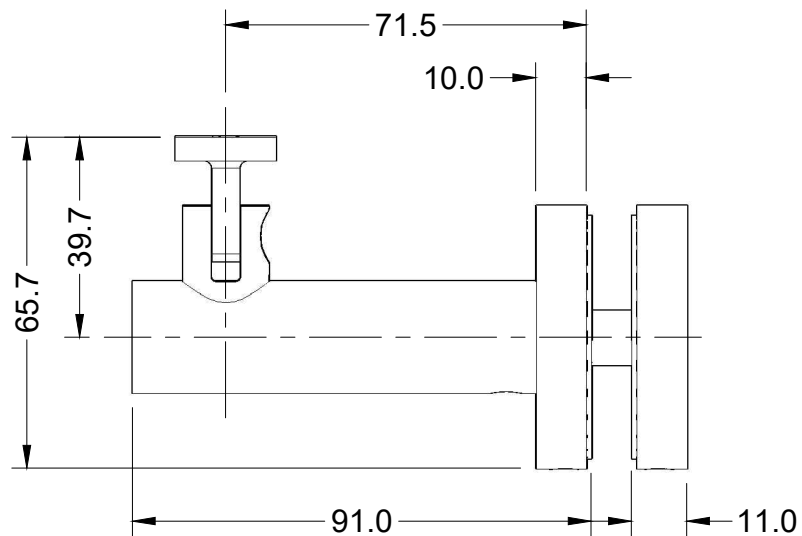

Glass Mount  
Curved Clamp  
Round Rose

**HRB-16-GCR**

**linnea®**

Glass Mount  
Curved Clamp  
Square Rose

**HRB-16-GCS**

**linnea®**

Glass Mount  
Flat Clamp  
Round Rose

**HRB-16-GFR**

**linnea®**

Glass Mount  
Flat Clamp  
Square Rose

**HRB-16-GFS**

**linnea®**