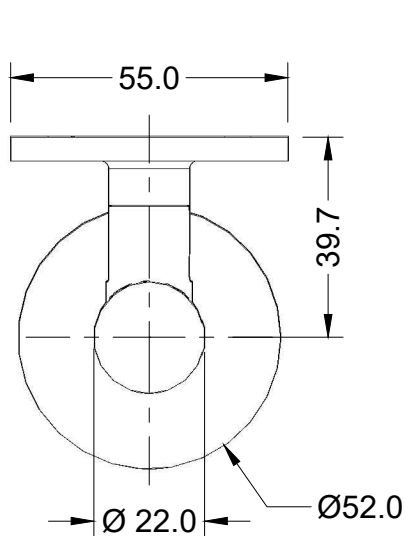

Glass Mount  
Curved Clamp  
Round Rose

**HRB-16-GCR**

**linnea®**

Glass Mount  
Curved Clamp  
Square Rose

**HRB-16-GCS**

**linnea®**

Glass Mount  
Flat Clamp  
Round Rose

**HRB-16-GFR**

**linnea®**

Glass Mount  
Flat Clamp  
Square Rose

**HRB-16-GFS**

**linnea®**