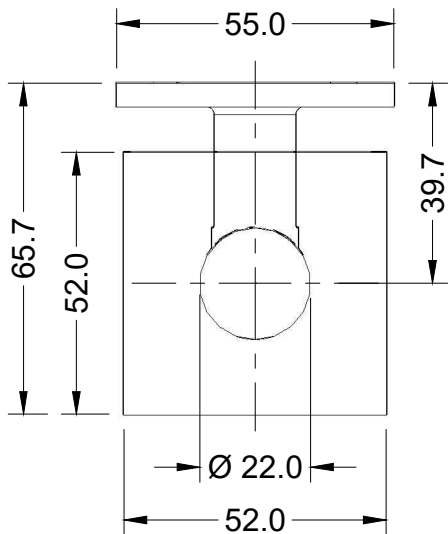

Glass Mount  
Curved Clamp  
Round Rose

**HRB-16-GCR**

**linnea®**

Glass Mount  
Curved Clamp  
Square Rose

**HRB-16-GCS**

**linnea®**

Glass Mount  
Flat Clamp  
Round Rose

**HRB-16-GFR**

**linnea®**

Glass Mount  
Flat Clamp  
Square Rose

**HRB-16-GFS**

**linnea®**