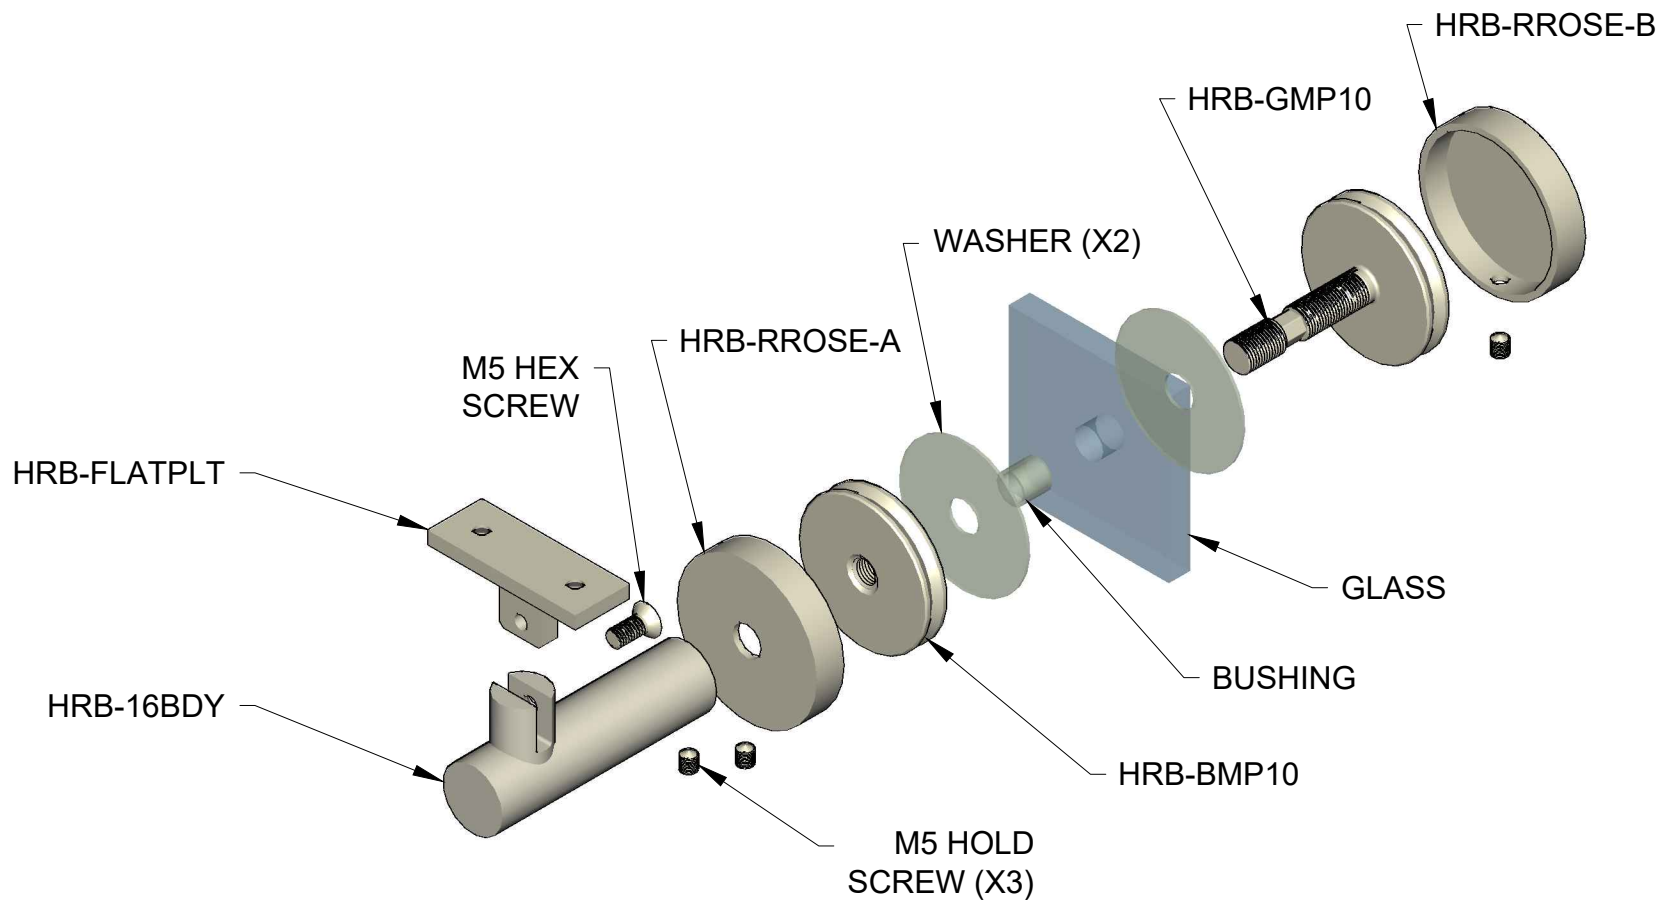

Glass Mount  
Curved Clamp  
Round Rose

**HRB-16-GCR**

**linnea®**

Glass Mount  
Curved Clamp  
Square Rose

**HRB-16-GCS**

**linnea®**

Glass Mount  
Flat Clamp  
Round Rose

**HRB-16-GFR**

**linnea®**

Glass Mount  
Flat Clamp  
Square Rose

**HRB-16-GFS**

**linnea®**