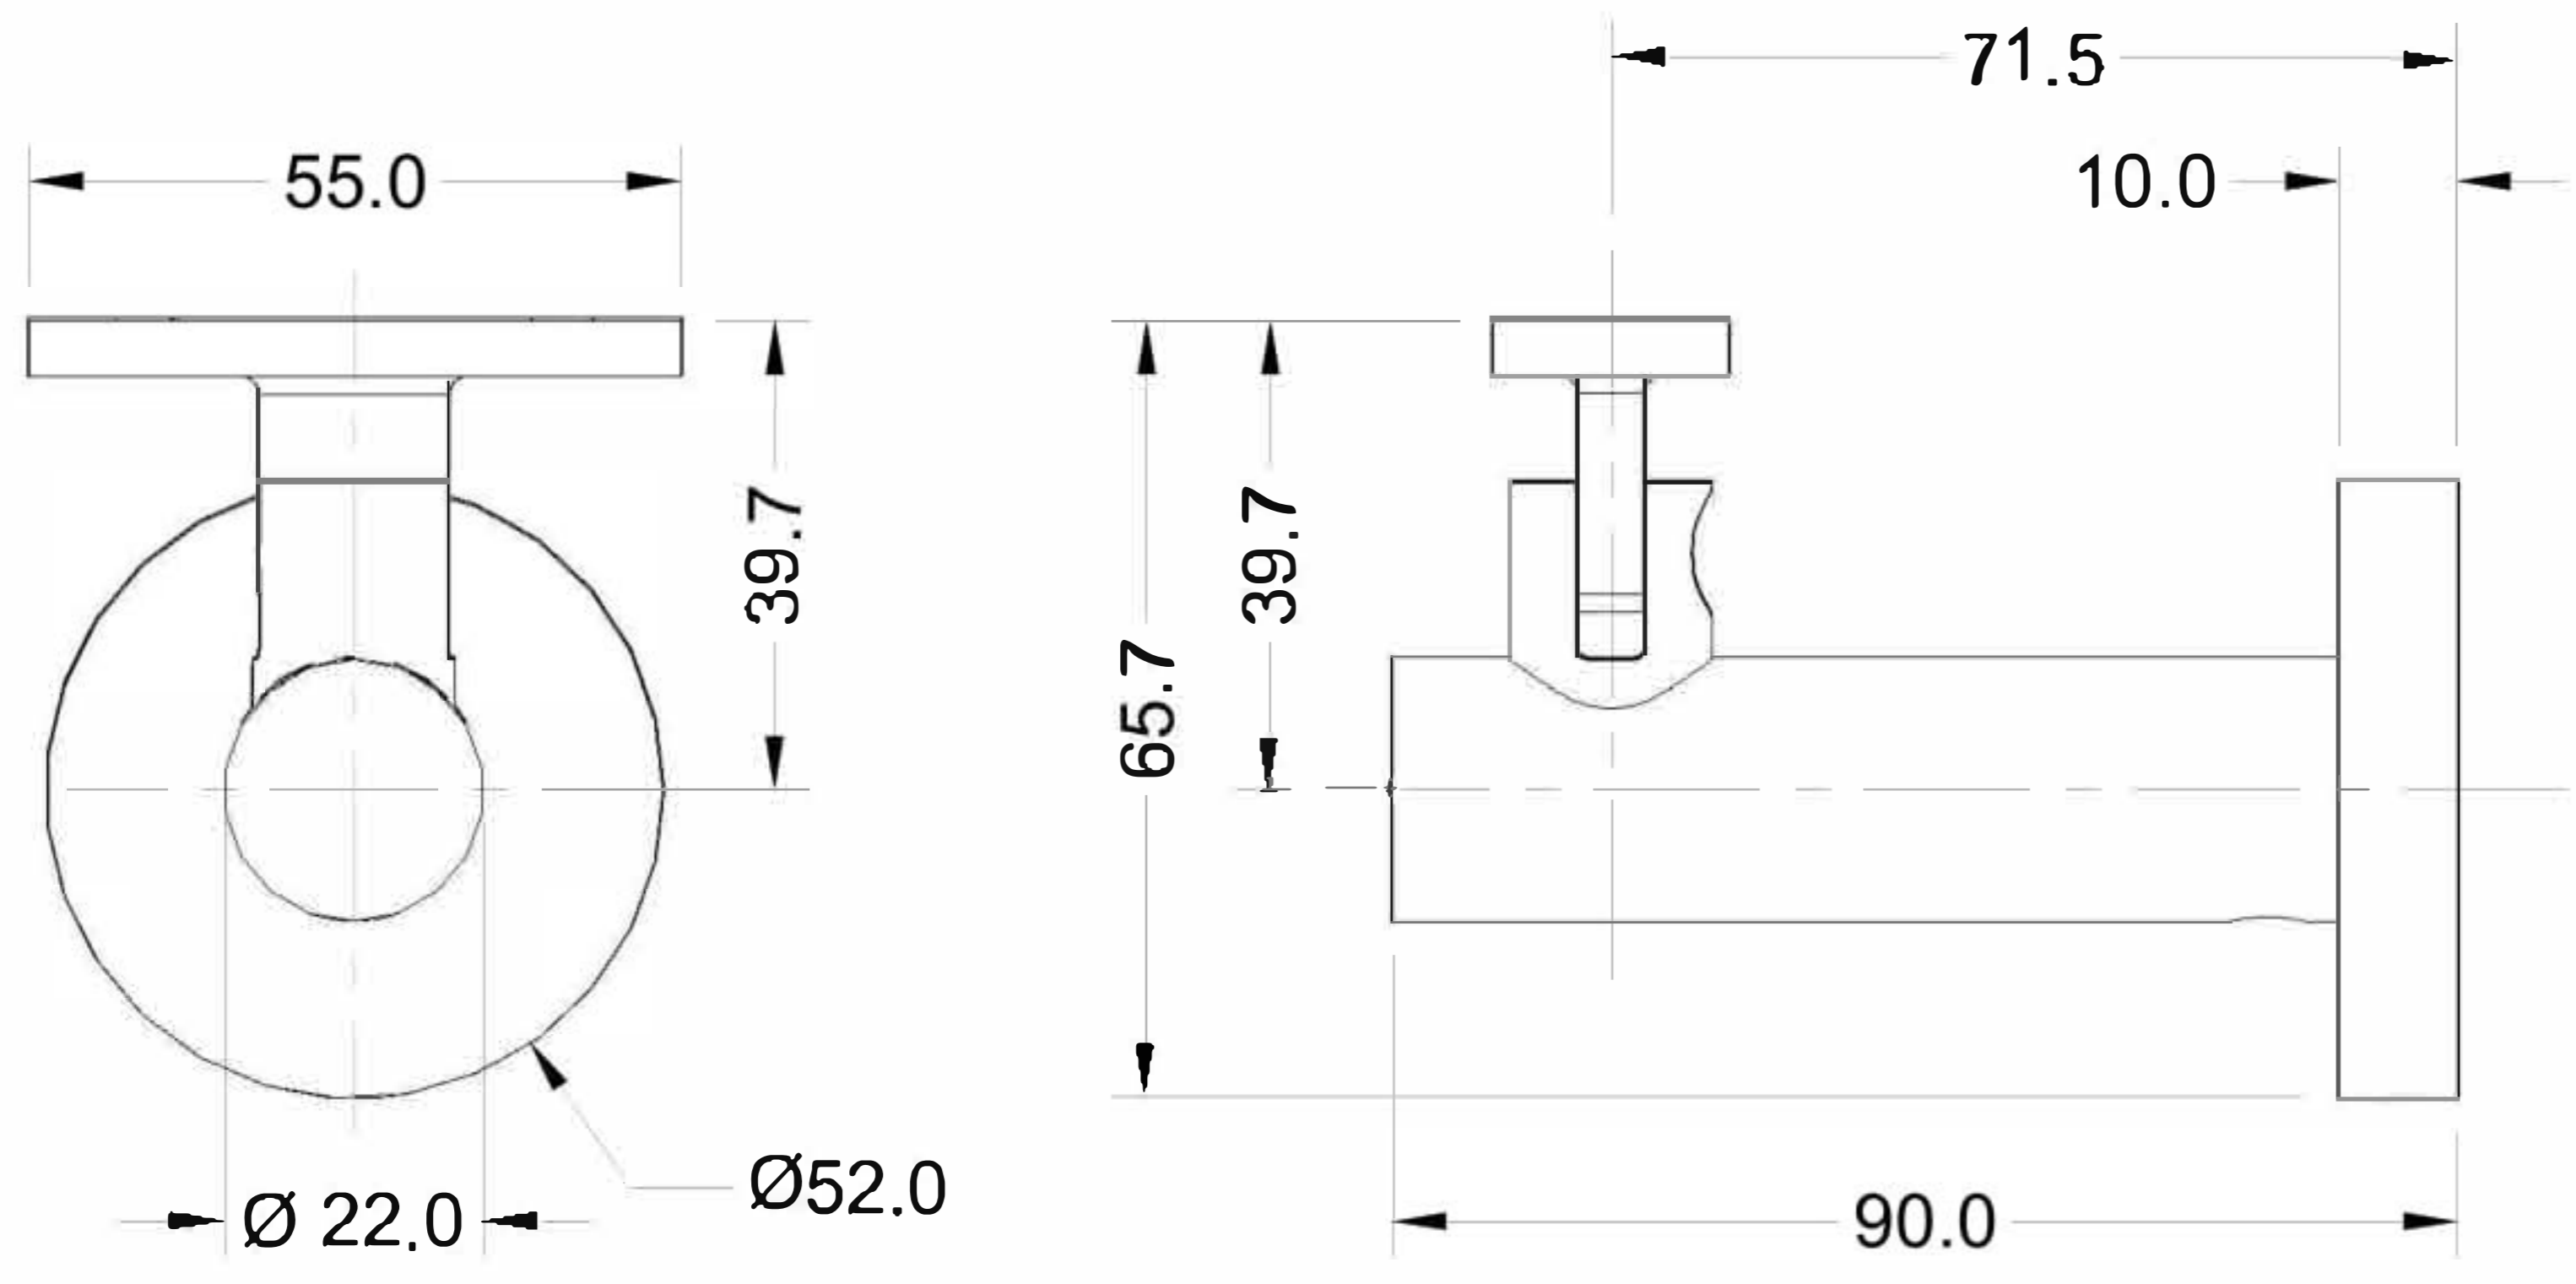

Surface Mount  
Curved Clamp  
Round Rose

**HRB-16-SCR**

**linnea®**

Surface Mount  
Curved Clamp  
Square Rose

**HRB-16-SCS**

**linnea®**

Surface Mount  
Flat Clamp  
Round Rose  
**HRB-16-SFR**

Surface Mount  
Flat Clamp  
Square Rose