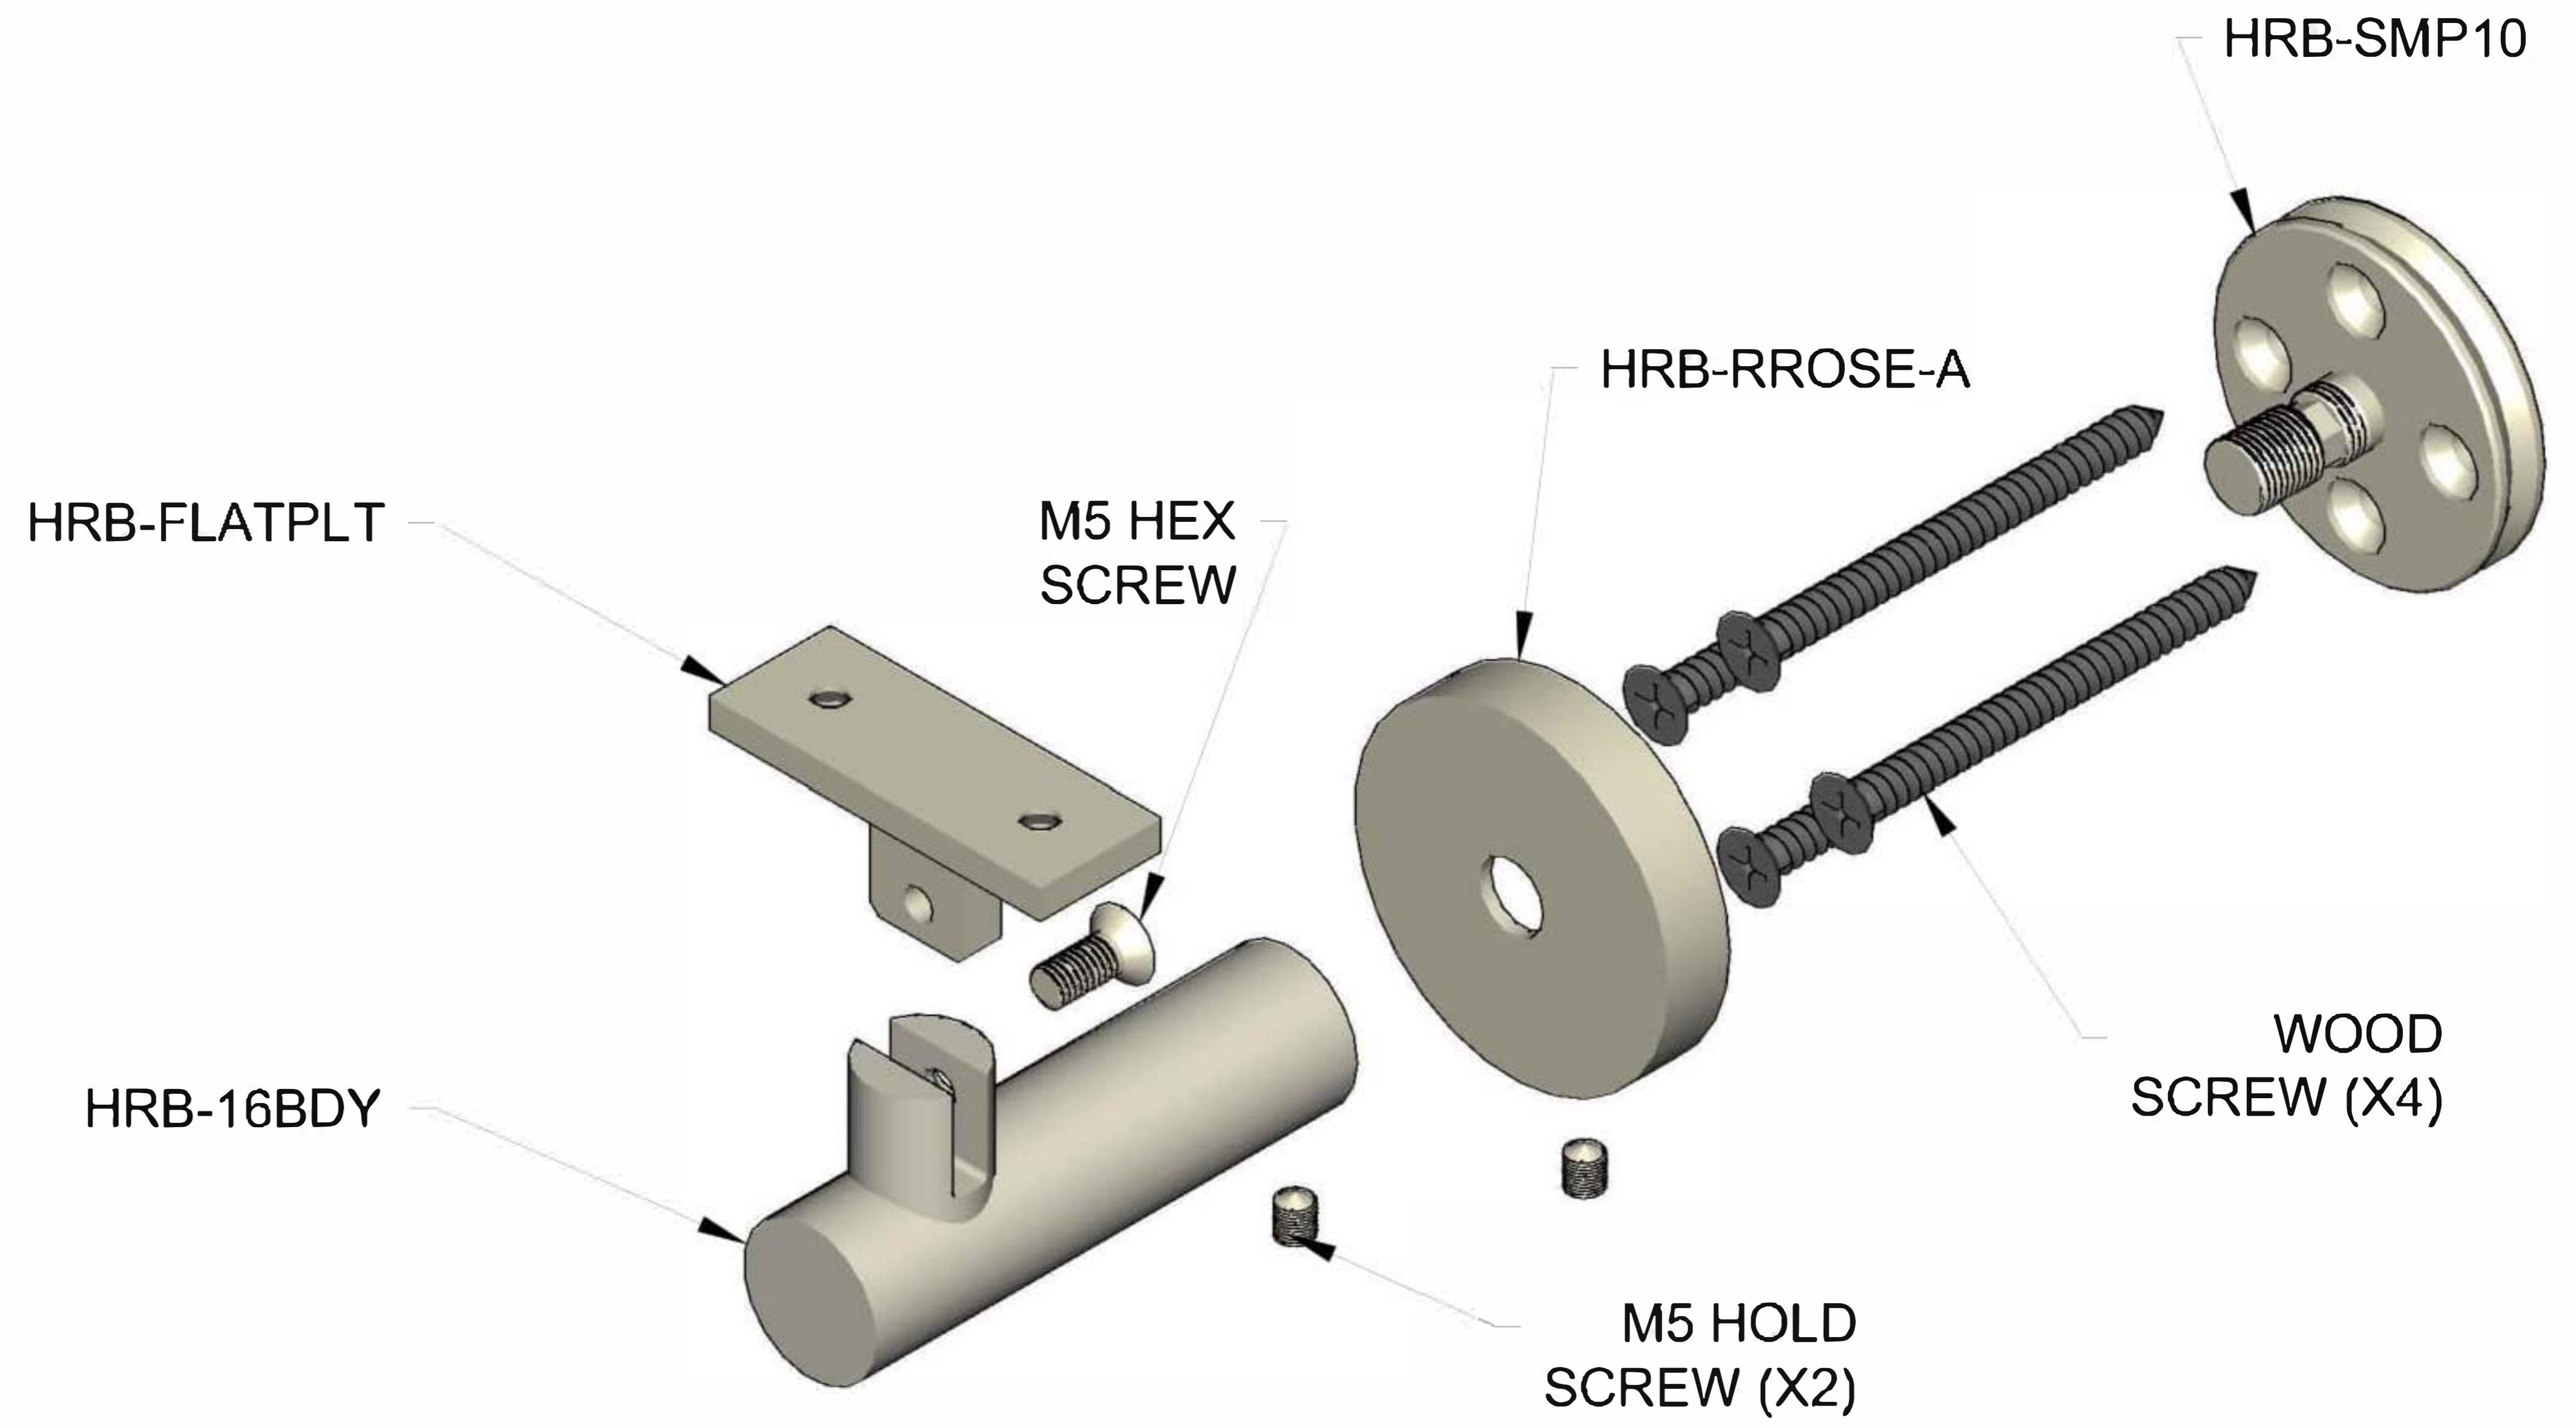

Surface Mount  
Curved Clamp  
Round Rose

**HRB-16-SCR**

**linnea®**

Surface Mount  
Curved Clamp  
Square Rose

**HRB-16-SCS**

**linnea®**

Surface Mount  
Flat Clamp  
Round Rose  
**HRB-16-SFR**

Surface Mount  
Flat Clamp  
Square Rose

**HRB-16-SFS**

**linnea®**