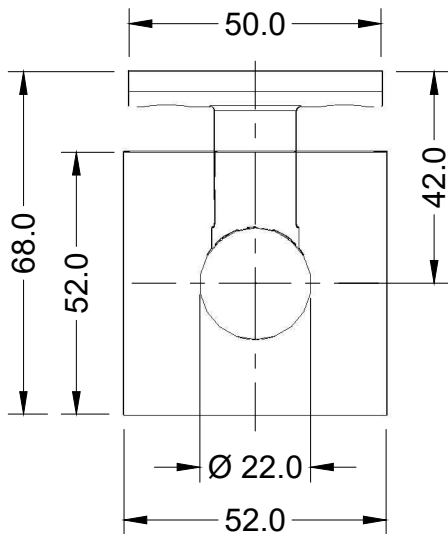

Surface Mount  
Curved Clamp  
Round Rose

**HRB-16-SCR**

**linnea®**

Surface Mount  
Curved Clamp  
Square Rose

**HRB-16-SCS**

**linnea®**

Surface Mount  
Flat Clamp  
Round Rose  
**HRB-16-SFR**

Surface Mount  
Flat Clamp  
Square Rose