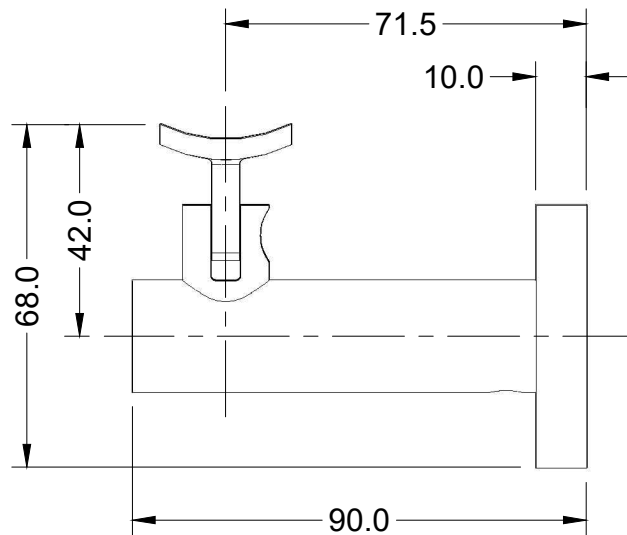

Surface Mount  
Curved Clamp  
Round Rose

**HRB-16-SCR**

**linnea®**

Surface Mount  
Curved Clamp  
Square Rose

**HRB-16-SCS**

**linnea®**

Surface Mount  
Flat Clamp  
Round Rose  
**HRB-16-SFR**

Surface Mount  
Flat Clamp  
Square Rose