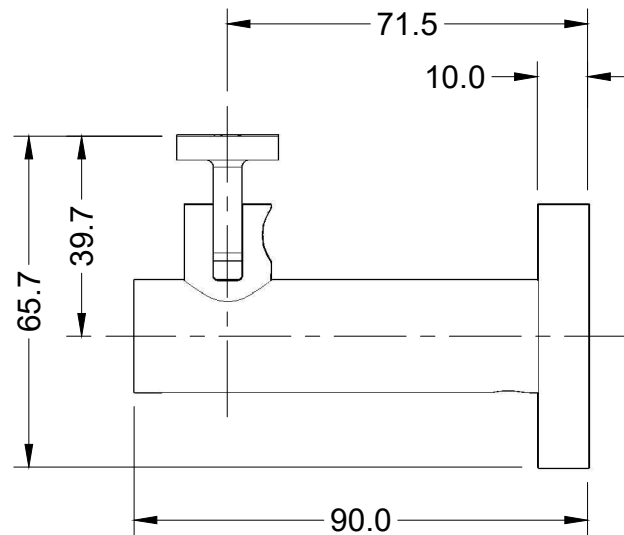

Surface Mount  
Curved Clamp  
Round Rose

**HRB-16-SCR**

**linnea®**

Surface Mount  
Curved Clamp  
Square Rose

**HRB-16-SCS**

**linnea®**

Surface Mount  
Flat Clamp  
Round Rose  
**HRB-16-SFR**

Surface Mount  
Flat Clamp  
Square Rose

**HRB-16-SFS**

**linnea®**