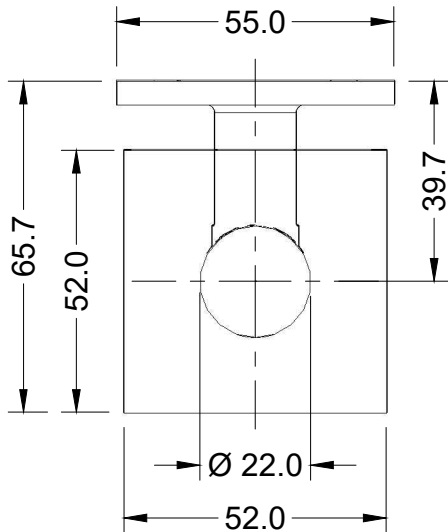

Surface Mount  
Curved Clamp  
Round Rose

**HRB-16-SCR**

**linnea®**

Surface Mount  
Curved Clamp  
Square Rose

**HRB-16-SCS**

**linnea®**

Surface Mount  
Flat Clamp  
Round Rose  
**HRB-16-SFR**

Surface Mount  
Flat Clamp  
Square Rose