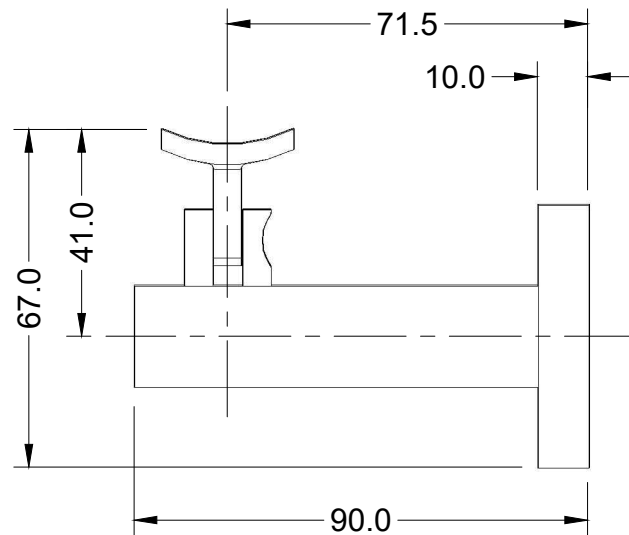

Concrete Mount  
Curved Clamp  
Round Rose

**HRB-17-CCR**

**linnea®**

Concrete Mount  
Curved Clamp  
Square Rose

**HRB-17-CCS**

**linnea®**

Concrete Mount  
Flat Clamp  
Round Rose

**HRB-17-CFR**

**linnea®**

Concrete Mount  
Flat Clamp  
Square Rose

**HRB-17-CFS**

**linnea®**