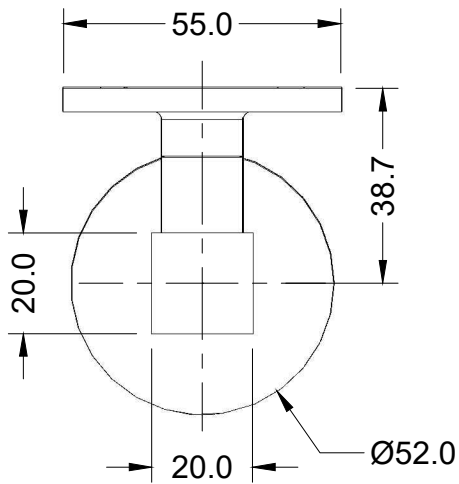

Concrete Mount  
Curved Clamp  
Round Rose

**HRB-17-CCR**

**linnea®**

Concrete Mount  
Curved Clamp  
Square Rose

**HRB-17-CCS**

**linnea®**

Concrete Mount  
Flat Clamp  
Round Rose

**HRB-17-CFR**

**linnea®**

Concrete Mount  
Flat Clamp  
Square Rose

**HRB-17-CFS**

**linnea®**