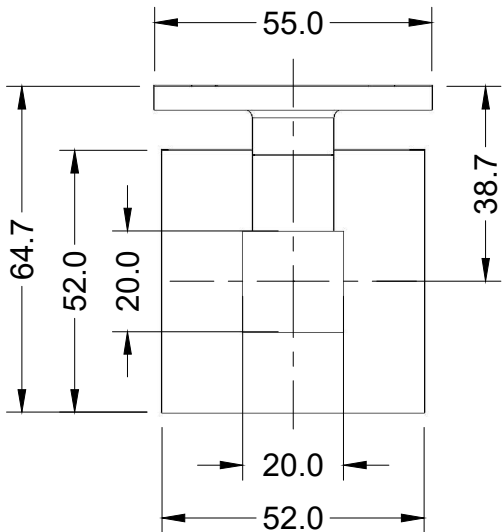

Concrete Mount  
Curved Clamp  
Round Rose

**HRB-17-CCR**

**linnea®**

Concrete Mount  
Curved Clamp  
Square Rose

**HRB-17-CCS**

**linnea®**

Concrete Mount  
Flat Clamp  
Round Rose

**HRB-17-CFR**

**linnea®**

Concrete Mount  
Flat Clamp  
Square Rose

**HRB-17-CFS**

**linnea®**