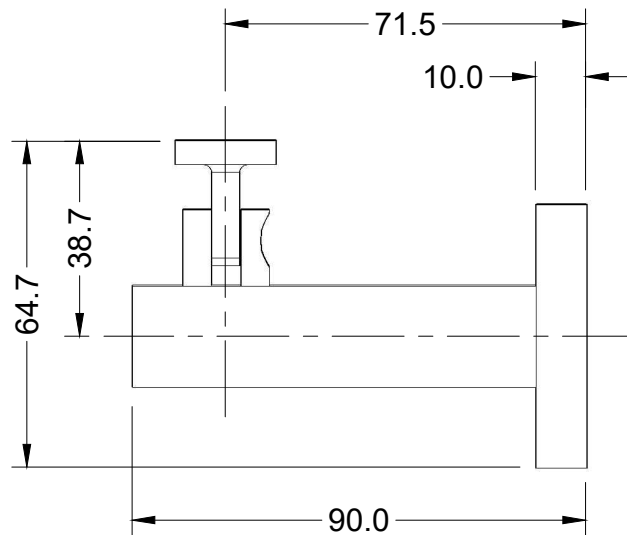

Concrete Mount  
Curved Clamp  
Round Rose

**HRB-17-CCR**

**linnea®**

Concrete Mount  
Curved Clamp  
Square Rose

**HRB-17-CCS**

**linnea®**

Concrete Mount  
Flat Clamp  
Round Rose

**HRB-17-CFR**

**linnea®**

Concrete Mount  
Flat Clamp  
Square Rose

**HRB-17-CFS**

**linnea®**