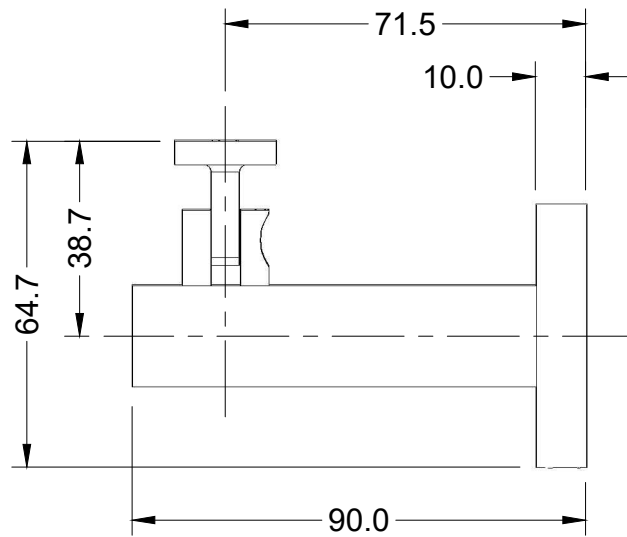

Concrete Mount  
Curved Clamp  
Round Rose

**HRB-17-CCR**

**linnea®**

Concrete Mount  
Curved Clamp  
Square Rose

**HRB-17-CCS**

**linnea®**

Concrete Mount  
Flat Clamp  
Round Rose

**HRB-17-CFR**

**linnea®**

Concrete Mount  
Flat Clamp  
Square Rose

**HRB-17-CFS**

**linnea®**