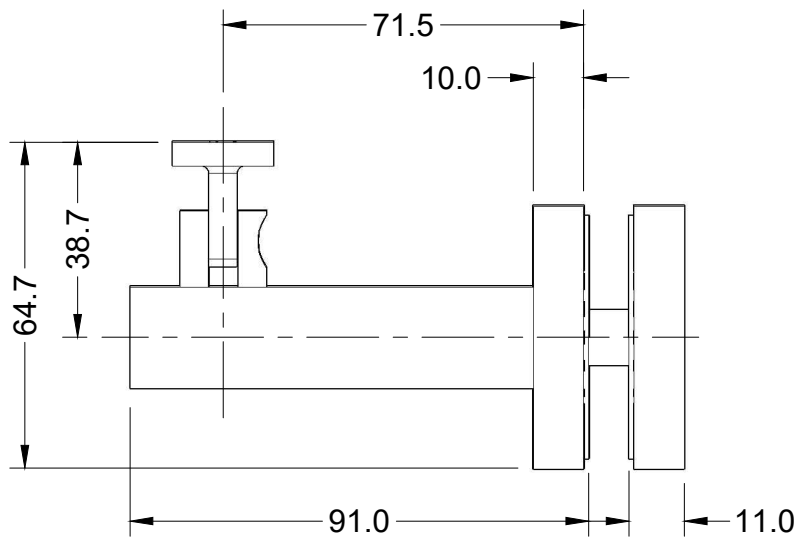

Glass Mount  
Curved Clamp  
Round Rose

**HRB-17-GCR**

**linnea®**

Glass Mount  
Curved Clamp  
Square Rose

**HRB-17-GCS**

**linnea®**

Glass Mount  
Flat Clamp  
Round Rose

**HRB-17-GFR**

**linnea®**

Glass Mount  
Flat Clamp  
Square Rose

**HRB-17-GFS**

**linnea®**