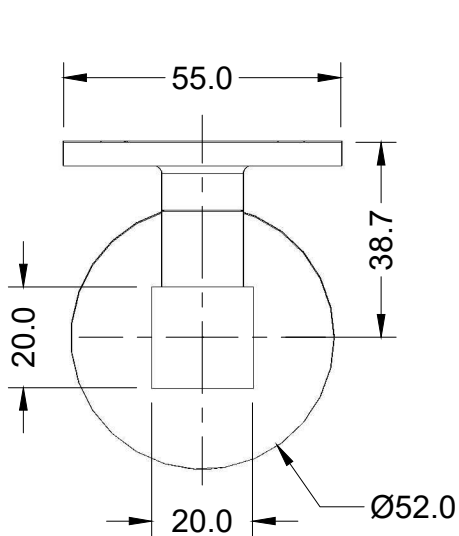

Glass Mount  
Curved Clamp  
Round Rose

**HRB-17-GCR**

**linnea®**

Glass Mount  
Curved Clamp  
Square Rose

**HRB-17-GCS**

**linnea®**

Glass Mount  
Flat Clamp  
Round Rose

**HRB-17-GFR**

**linnea®**

Glass Mount  
Flat Clamp  
Square Rose

**HRB-17-GFS**

**linnea®**