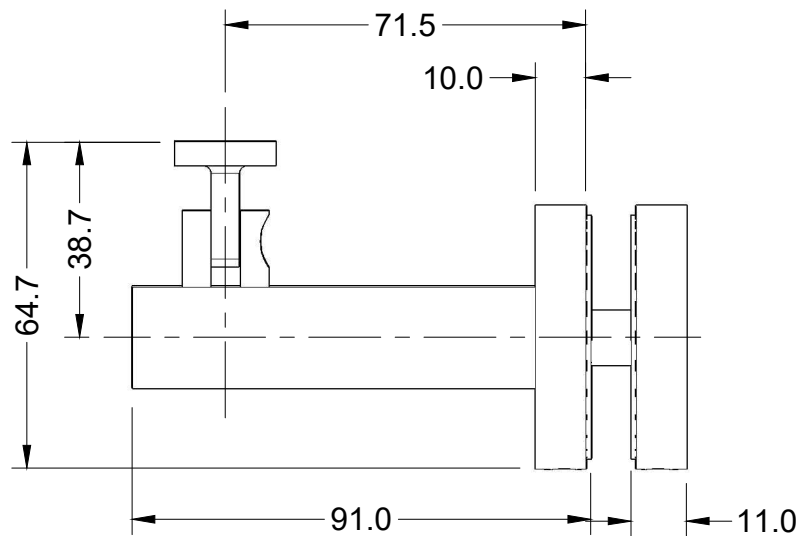

Glass Mount  
Curved Clamp  
Round Rose

**HRB-17-GCR**

**linnea®**

Glass Mount  
Curved Clamp  
Square Rose

**HRB-17-GCS**

**linnea®**

Glass Mount  
Flat Clamp  
Round Rose

**HRB-17-GFR**

**linnea®**

Glass Mount  
Flat Clamp  
Square Rose

**HRB-17-GFS**

**linnea®**