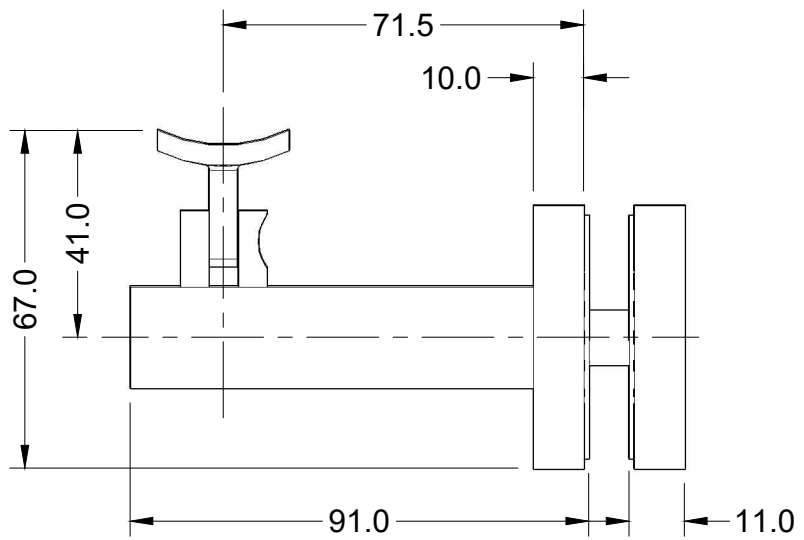

Glass Mount  
Curved Clamp  
Round Rose

**HRB-17-GCR**

**linnea®**

Glass Mount  
Curved Clamp  
Square Rose

**HRB-17-GCS**

**linnea®**

Glass Mount  
Flat Clamp  
Round Rose

**HRB-17-GFR**

**linnea®**

Glass Mount  
Flat Clamp  
Square Rose

**HRB-17-GFS**

**linnea®**