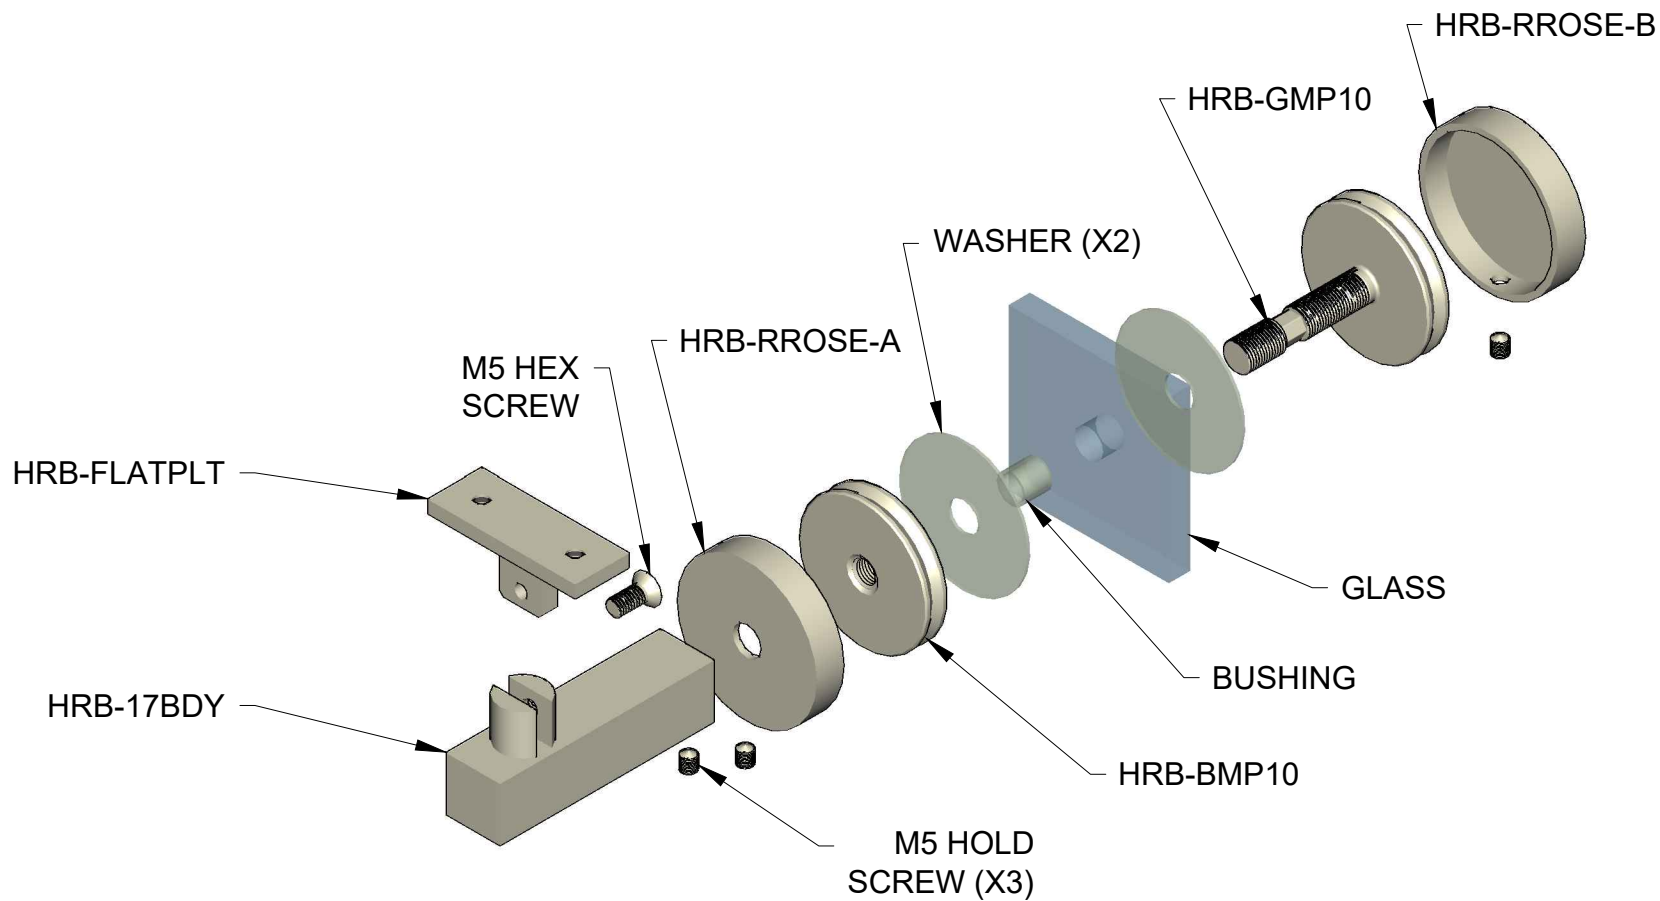

Glass Mount  
Curved Clamp  
Round Rose

**HRB-17-GCR**

**linnea®**

Glass Mount  
Curved Clamp  
Square Rose

**HRB-17-GCS**

**linnea®**

Glass Mount  
Flat Clamp  
Round Rose

**HRB-17-GFR**

**linnea®**

Glass Mount  
Flat Clamp  
Square Rose

**HRB-17-GFS**

**linnea®**