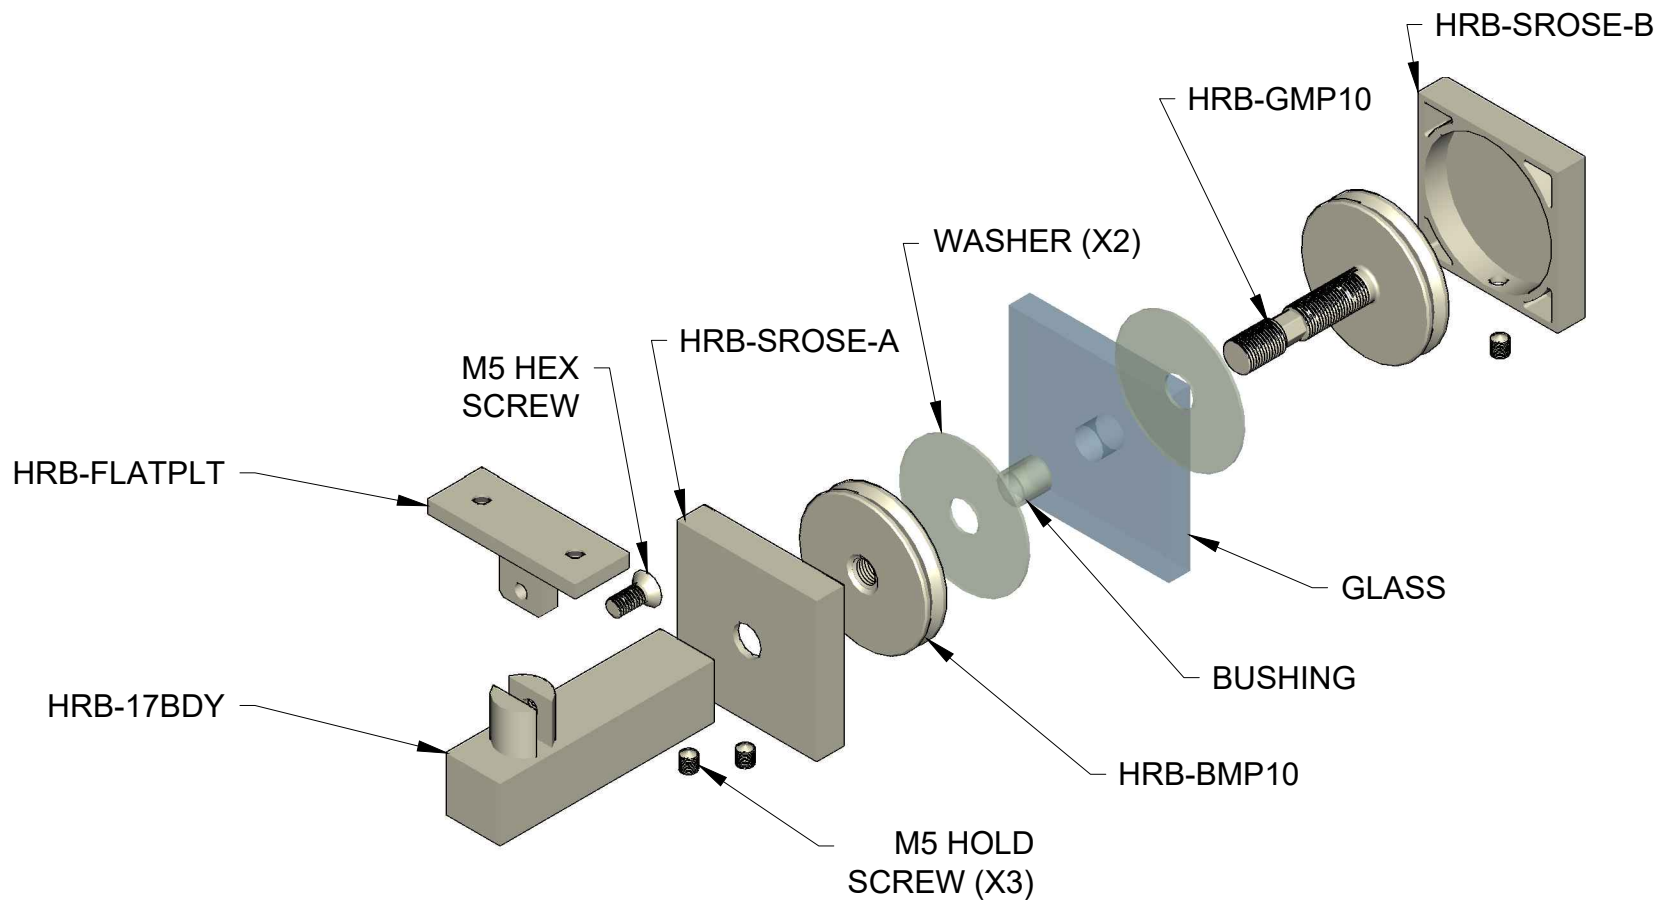

Glass Mount  
Curved Clamp  
Round Rose

**HRB-17-GCR**

**linnea®**

Glass Mount  
Curved Clamp  
Square Rose

**HRB-17-GCS**

**linnea®**

Glass Mount  
Flat Clamp  
Round Rose

**HRB-17-GFR**

**linnea®**

Glass Mount  
Flat Clamp  
Square Rose

**HRB-17-GFS**

**linnea®**