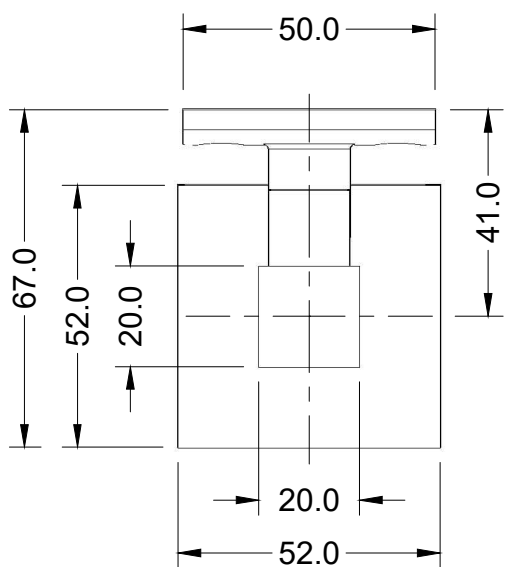

Glass Mount  
Curved Clamp  
Round Rose

**HRB-17-GCR**

**linnea®**

Glass Mount  
Curved Clamp  
Square Rose

**HRB-17-GCS**

**linnea®**

Glass Mount  
Flat Clamp  
Round Rose

**HRB-17-GFR**

**linnea®**

Glass Mount  
Flat Clamp  
Square Rose

**HRB-17-GFS**

**linnea®**