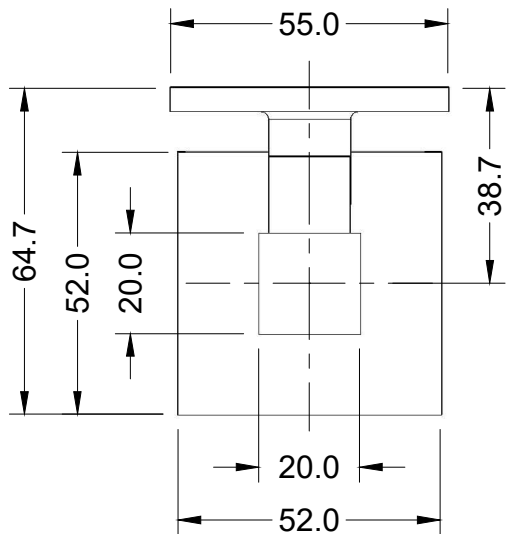

Glass Mount  
Curved Clamp  
Round Rose

**HRB-17-GCR**

**linnea®**

Glass Mount  
Curved Clamp  
Square Rose

**HRB-17-GCS**

**linnea®**

Glass Mount  
Flat Clamp  
Round Rose

**HRB-17-GFR**

**linnea®**

Glass Mount  
Flat Clamp  
Square Rose

**HRB-17-GFS**

**linnea®**