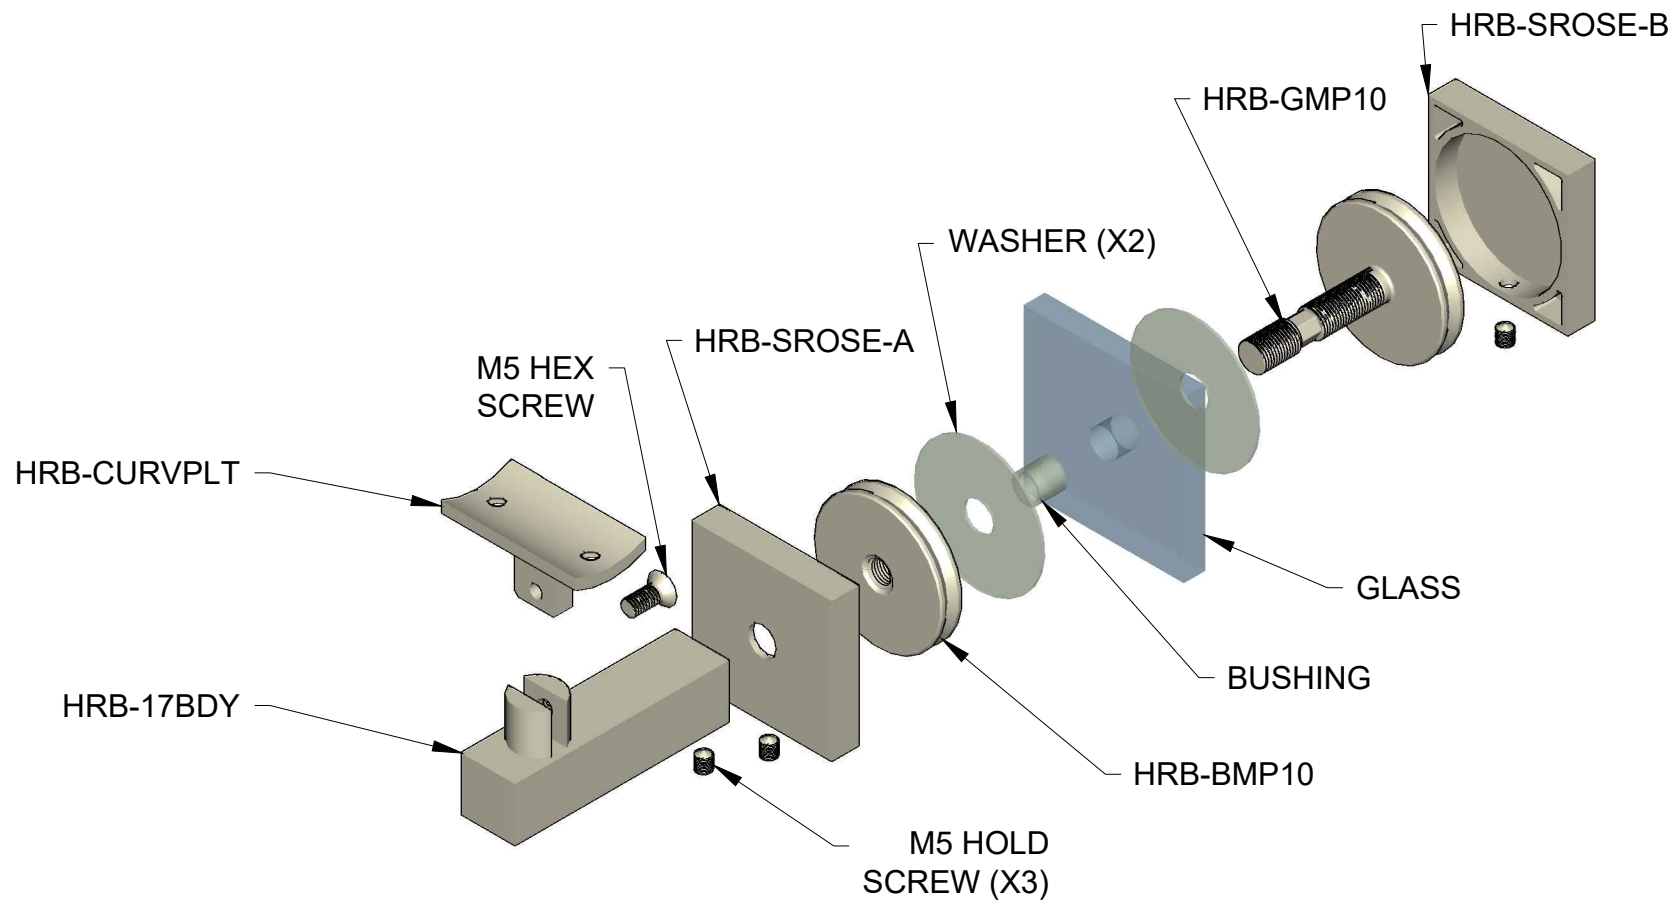

Glass Mount  
Curved Clamp  
Round Rose

**HRB-17-GCR**

**linnea®**

Glass Mount  
Curved Clamp  
Square Rose

**HRB-17-GCS**

**linnea®**

Glass Mount  
Flat Clamp  
Round Rose

**HRB-17-GFR**

**linnea®**

Glass Mount  
Flat Clamp  
Square Rose

**HRB-17-GFS**

**linnea®**