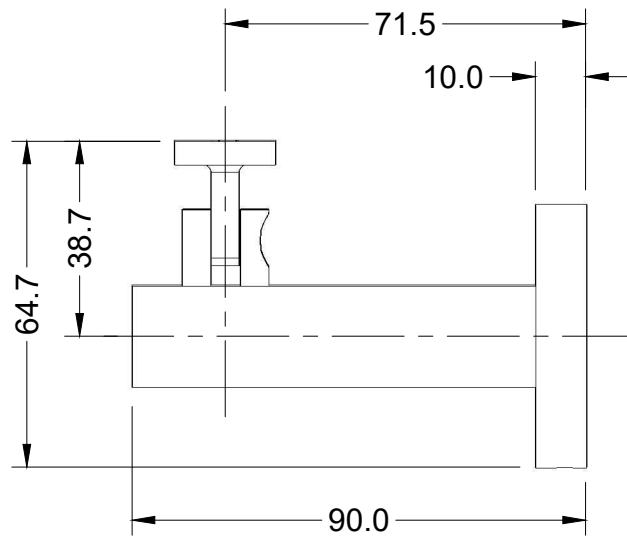

Surface Mount
Curved Clamp
Round Rose

HRB-17-SCR

linnea®

Surface Mount
Curved Clamp
Square Rose

HRB-17-SCS

linnea®

Surface Mount
Flat Clamp
Round Rose

HRB-17-SFR

linnea®

Surface Mount
Flat Clamp
Square Rose

HRB-17-SFS

linnea®