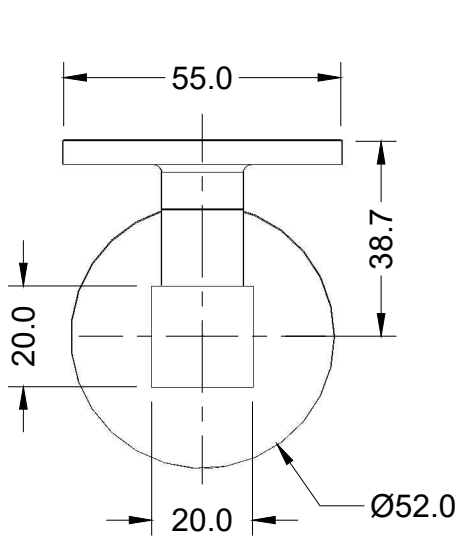

Surface Mount
Curved Clamp
Round Rose

HRB-17-SCR

linnea®

Surface Mount
Curved Clamp
Square Rose

HRB-17-SCS

linnea®

Surface Mount
Flat Clamp
Round Rose

HRB-17-SFR

linnea®

Surface Mount
Flat Clamp
Square Rose

HRB-17-SFS

linnea®