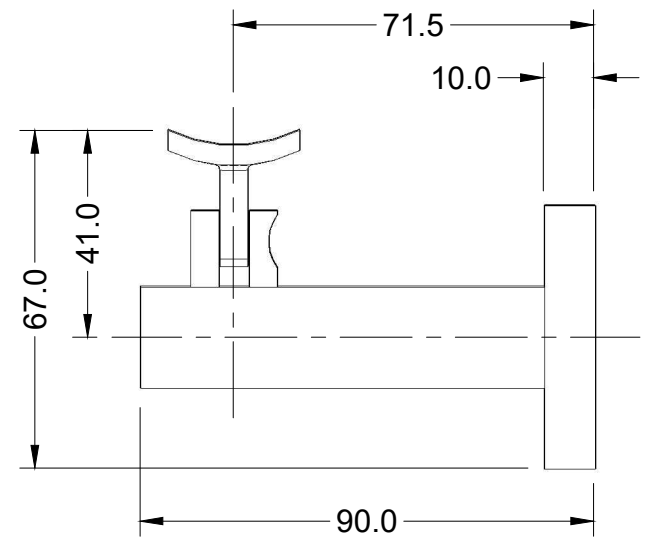

Surface Mount
Curved Clamp
Round Rose

HRB-17-SCR

linnea®

Surface Mount
Curved Clamp
Square Rose

HRB-17-SCS

linnea®

Surface Mount
Flat Clamp
Round Rose

HRB-17-SFR

linnea®

Surface Mount
Flat Clamp
Square Rose

HRB-17-SFS

linnea®