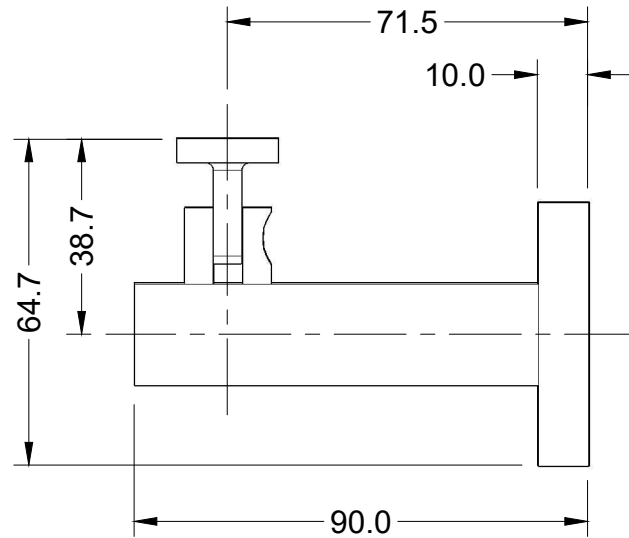

Surface Mount
Curved Clamp
Round Rose

HRB-17-SCR

linnea®

Surface Mount
Curved Clamp
Square Rose

HRB-17-SCS

linnea®

Surface Mount
Flat Clamp
Round Rose

HRB-17-SFR

linnea®

Surface Mount
Flat Clamp
Square Rose

HRB-17-SFS

linnea®