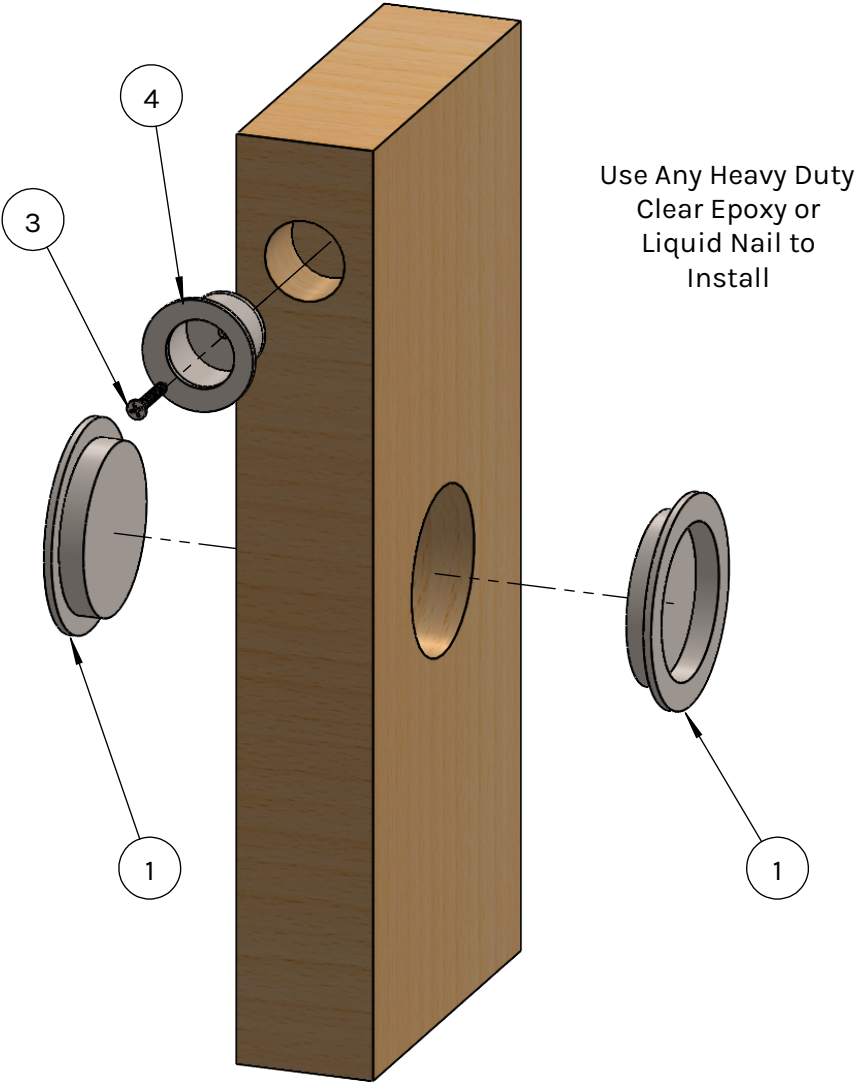

PL-66R Full Dummy Installation Diagram

Dummy Rose
PLD66R
(Needs 2)

Edge Pull
EP-400R
(Needs 1)

Wood Screw
#8 X 3/4
(Needs 1)