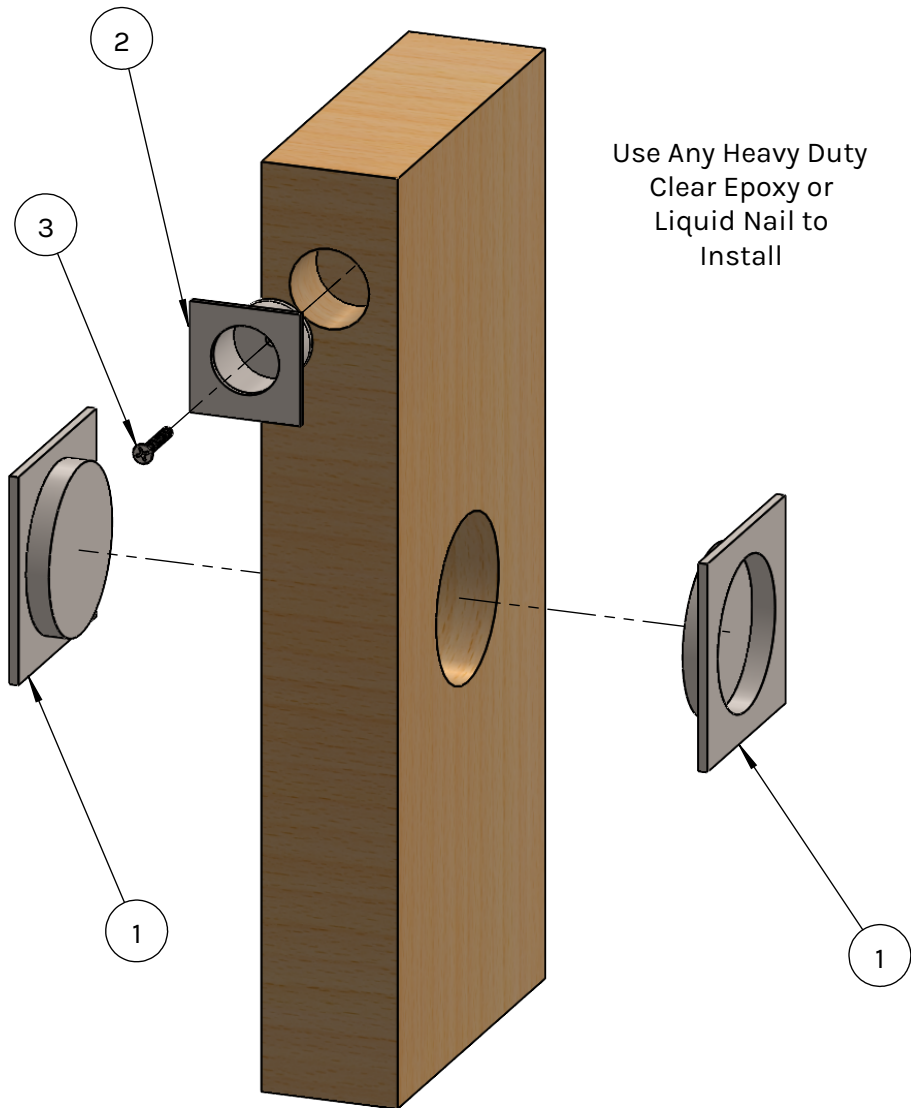

# PL-66S Full Dummy Installation Diagram

Dummy Rose  
PLD66S  
(Needs 2)

Edge Pull  
EP-400S  
(Needs 1)

Wood Screw  
#8 X 3/4  
(Needs 1)