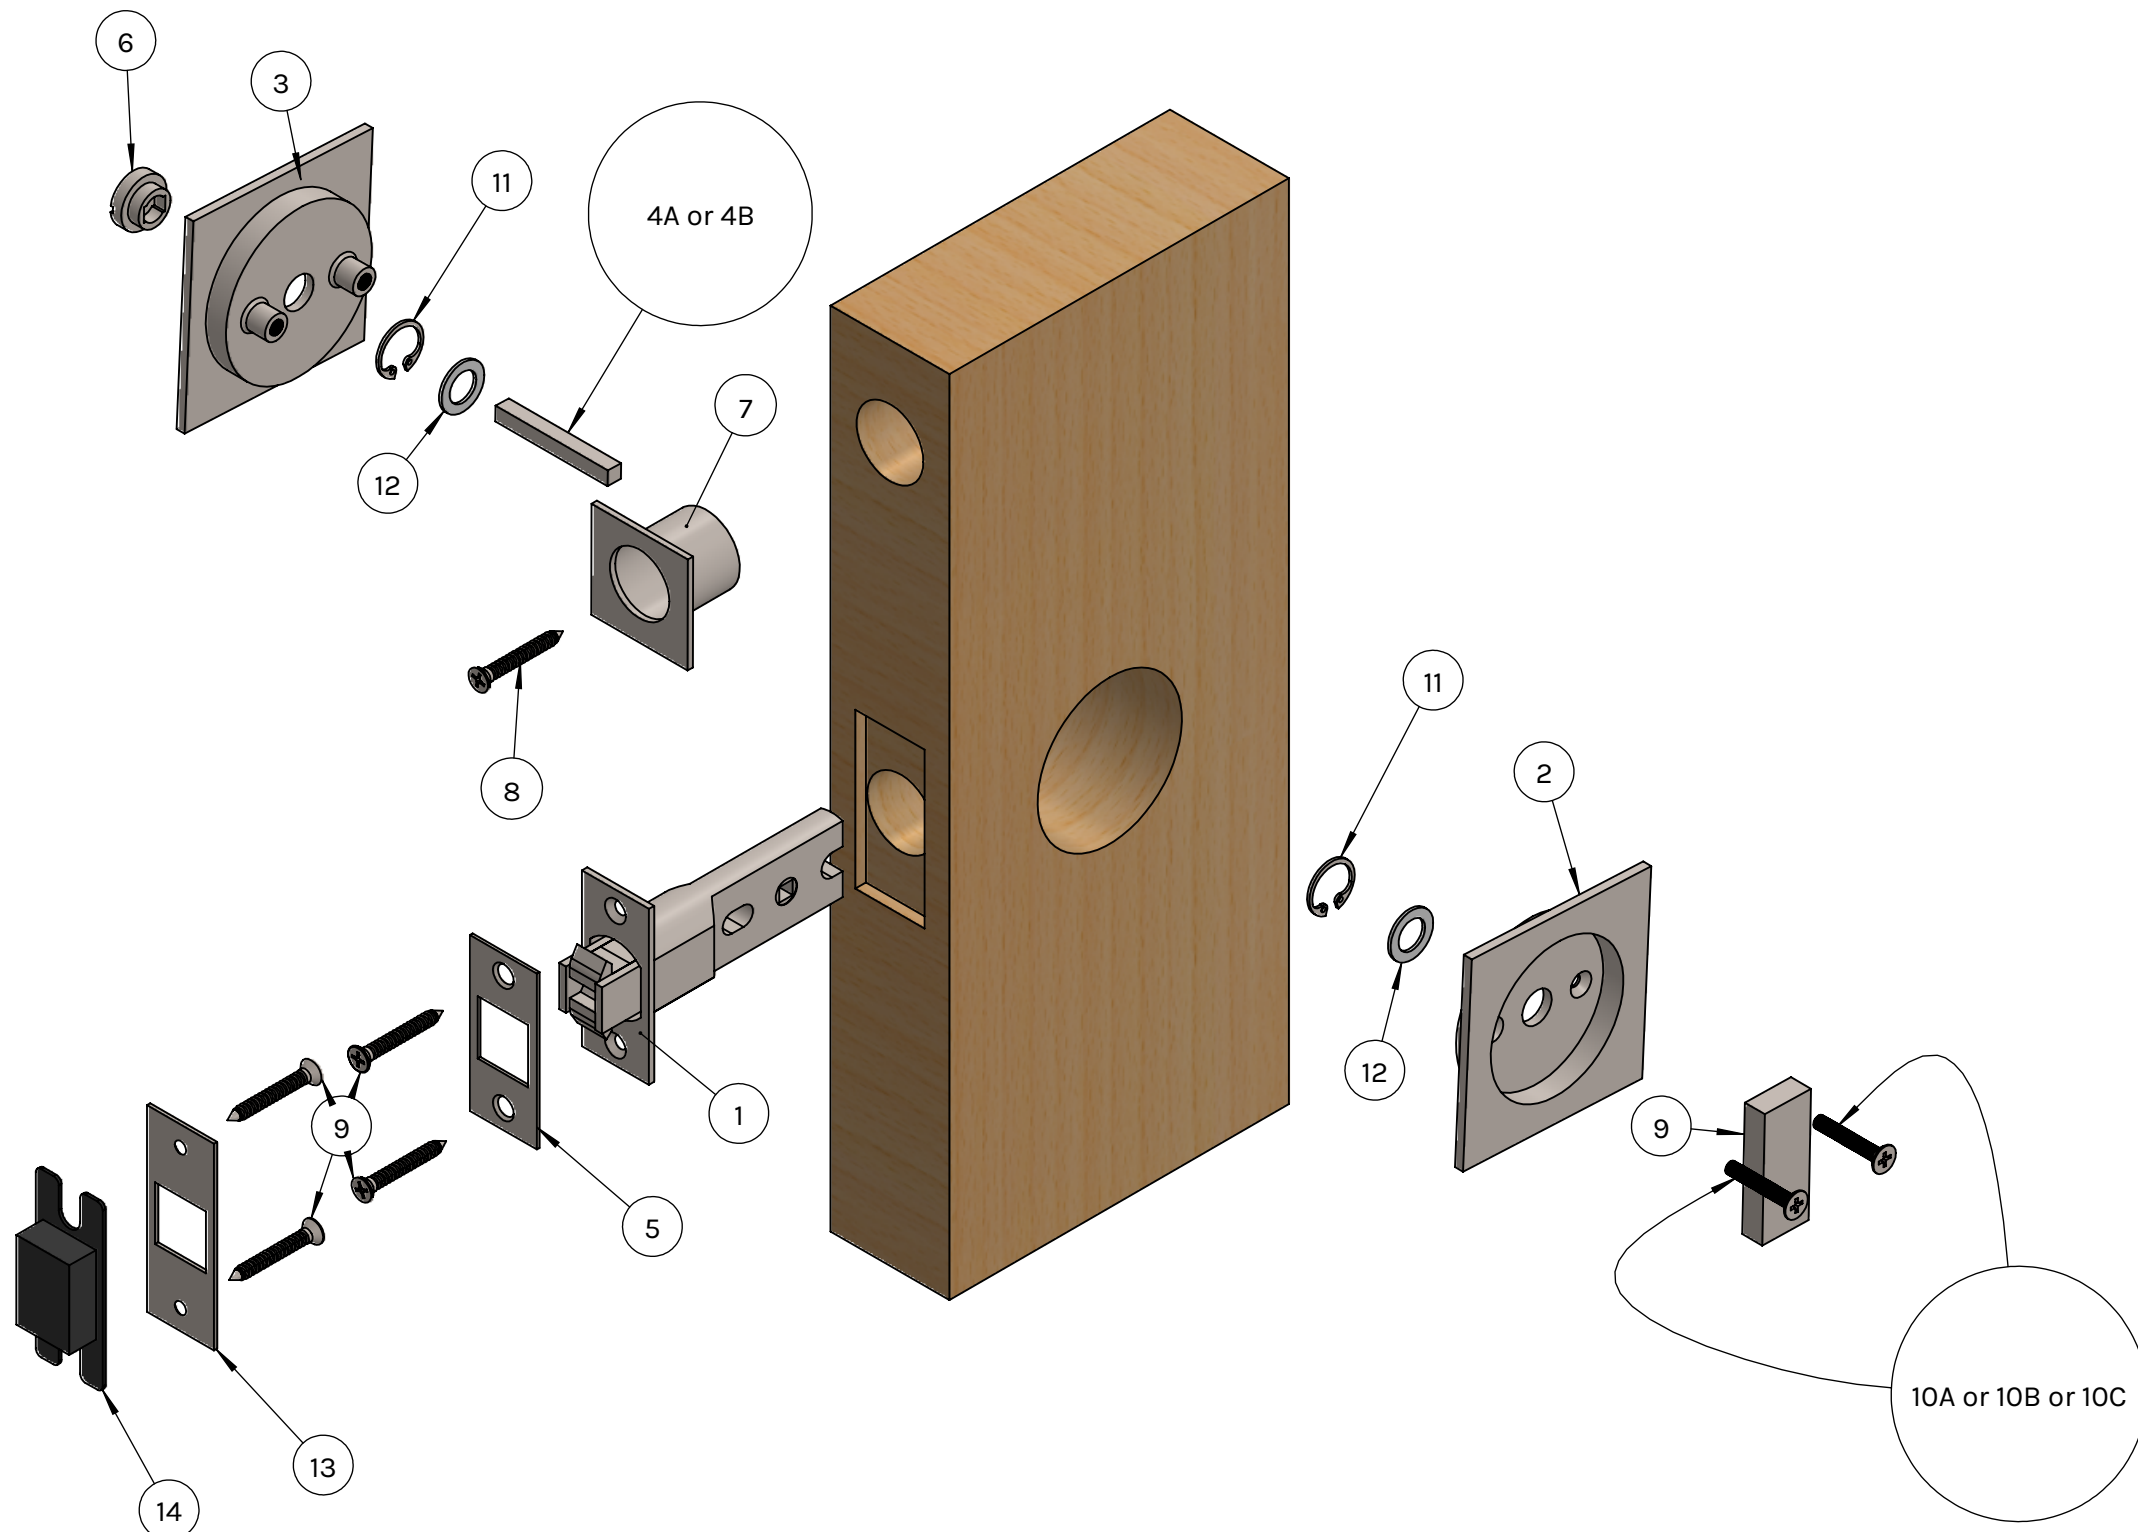

PL-66 Square Privacy Installation Diagram

(Minimum Door Thickness 1-3/8")

*Note: Turnpiece & Emergency Release
come pre-installed on Interior and Exterior
Plate

linnea-home.com
(800) 219-2366

Component List