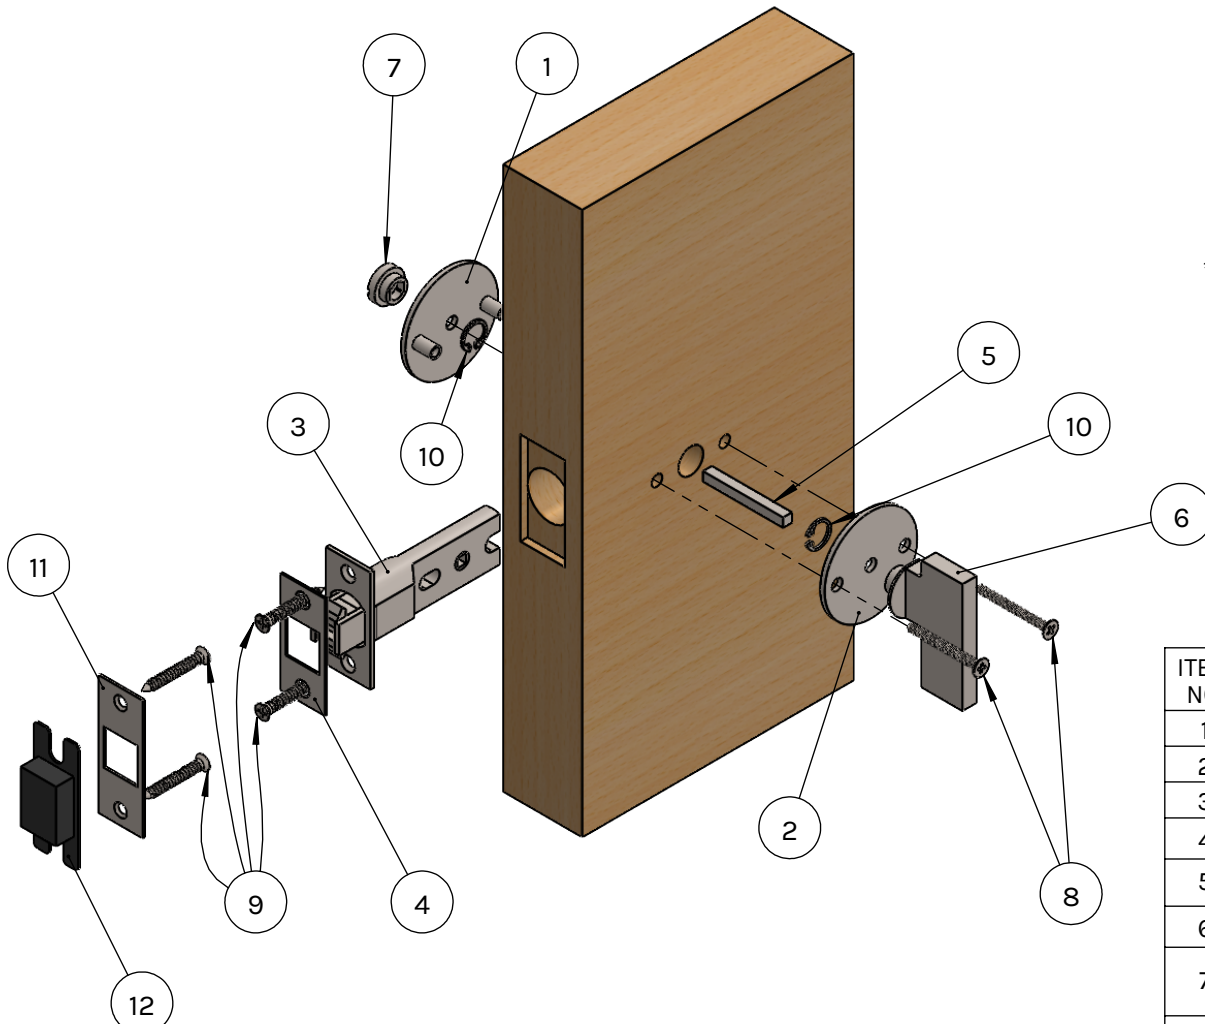

PL52 Installation Diagram

*Note: Turnpiece & Emergency Release come pre-installed on Interior and Exterior Plate.

By design, ADA Compliant Oversized Knob will not allow door to retract fully into door pocket.

A track stop is recommended.

ITEM NO.	ITEM NAME	SKU #	QTY.
1	Outside Trim	PL5-ADAT-O	1
2	Inside Trim	PL5-ADAT-I	1
3	Latch	PL-LAT66B	1
4	Face Plate	PL-LATFP	1
5	Spindle	PL-SPDL45	1
6	Turnpiece	PL-ADA	1
7	Emergency Release	PL-ADER	1
8	Machine Screws	SCR-M4 x 30	2
9	Wood Screws	#8 X 3/4"	4
10	Snap Ring	PL-CCLIP11	2
11	Strike Plate	PL-LAT66STK	1
12	Dust Box	PL-DBOX66	1