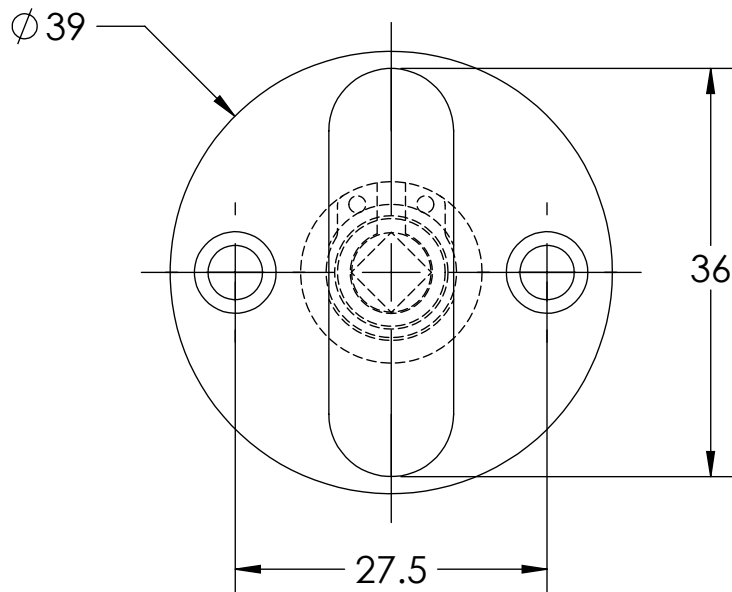

□ 5MM  
SPINDLE

TP10R

800.219.2366

www.linnea-home.com