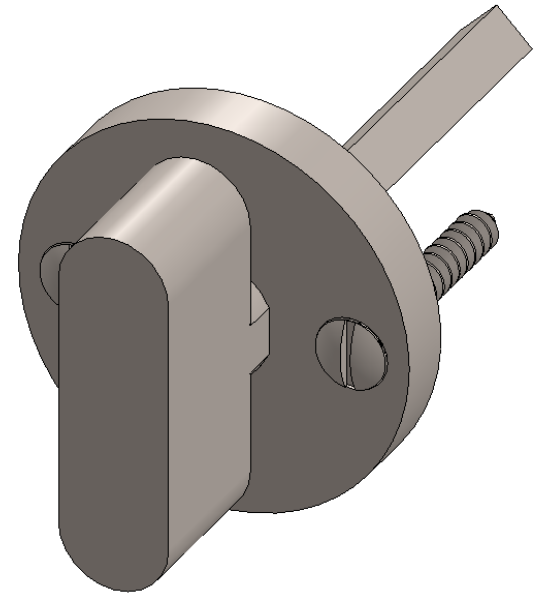

□ 5MM  
SPINDLE

TP10R

800.219.2366

www.linnea-home.com