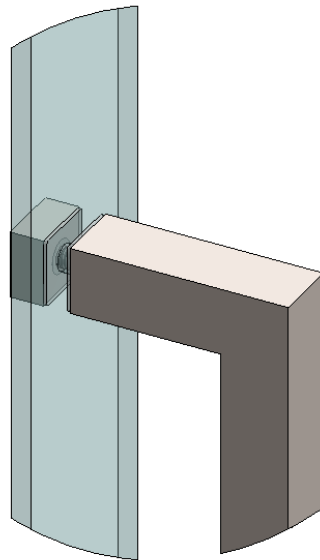

ALTERNATE MOUNTING
OPTION WITHOUT CAP

M5 SET
SCREW

MOUNTING
BOLT
(244-20:M6 ;
244-25:M8)

GLASS

HOLE: 7/16" FOR M6 ; 1/2" FOR M8

PLASTIC SLEEVE

WASHER

PULL

THROUGH BOLT GLASS MTG

Linnea®

800.219.2366 www.linnea-home.com