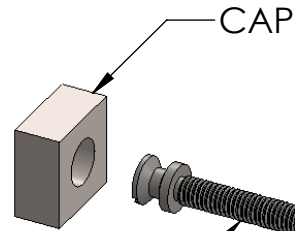

ALTERNATE MOUNTING
OPTION WITHOUT CAP

M5 SET
SCREW

MOUNTING
BOLT
(244-20:M6 ;
244-25:M8)

GLASS

HOLE: 7/16" FOR M6 ; 1/2" FOR M8

PLASTIC SLEEVE

WASHER

PULL

THROUGH BOLT GLASS MTG

Linnea®

800.219.2366 www.linnea-home.com