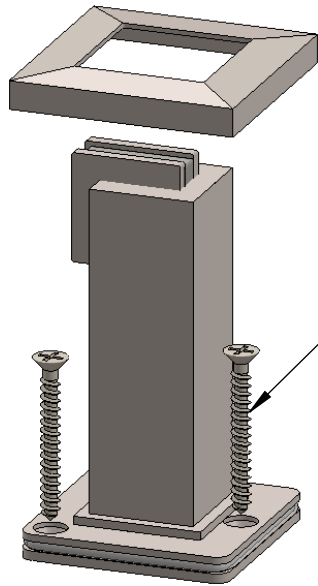

3 x #10 X 1.5"
WOOD SCREWS

3 x #10 X 2"
WOOD SCREWS

DS-60

800.219.2366 www.linnea-home.com