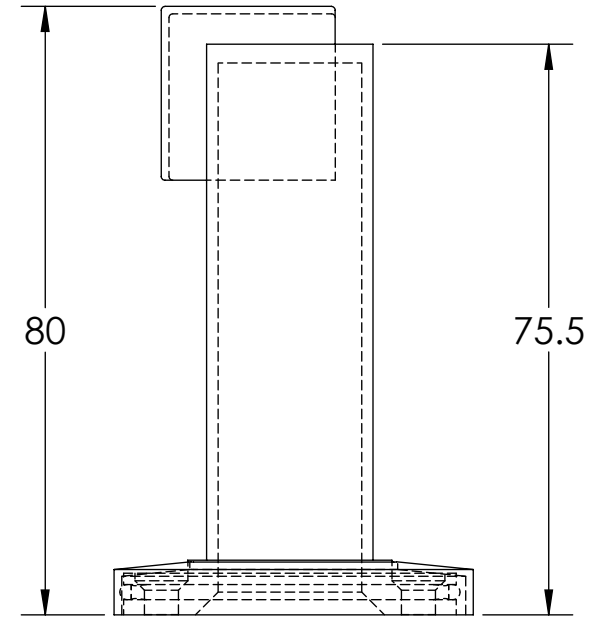

3 x #10 X 1.5"
WOOD SCREWS

3 x #10 X 2"
WOOD SCREWS

DS-60

800.219.2366 www.linnea-home.com