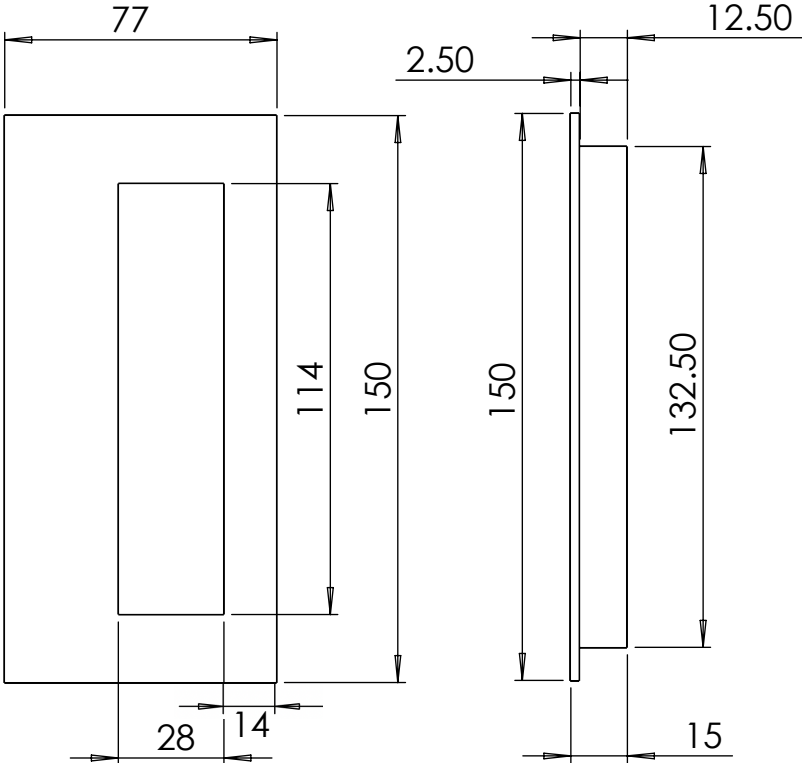

# FPS-160 Installation Diagram

Front View

Side View

linnea.

linnea-home.com  
(800) 219-2366