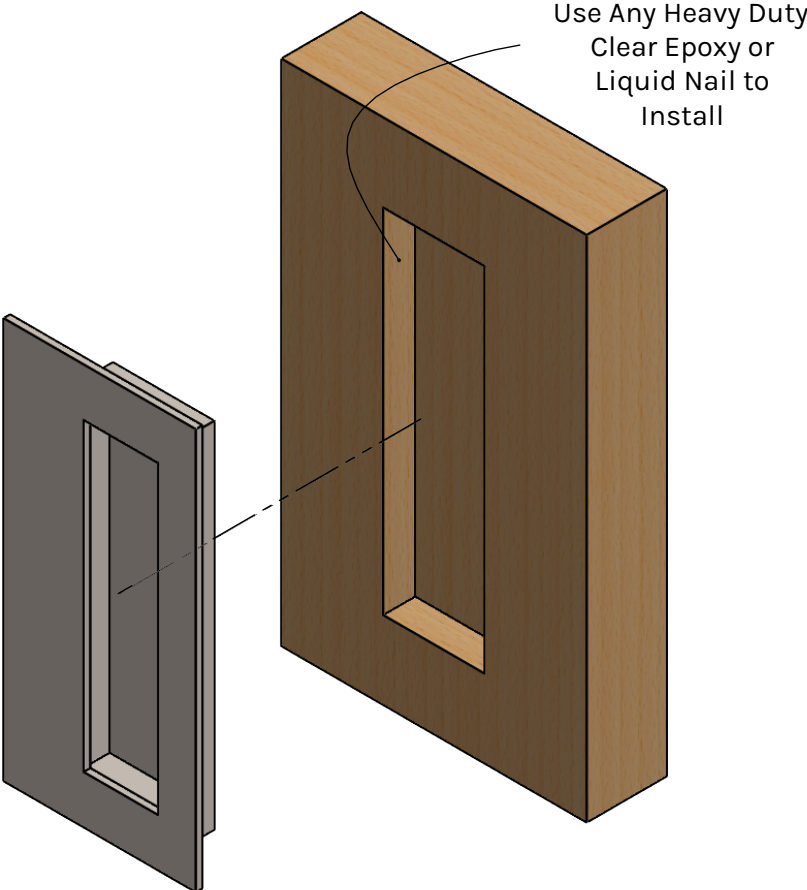

# FPS-160 Installation Diagram

Front View

Side View

linnea.

linnea-home.com  
(800) 219-2366