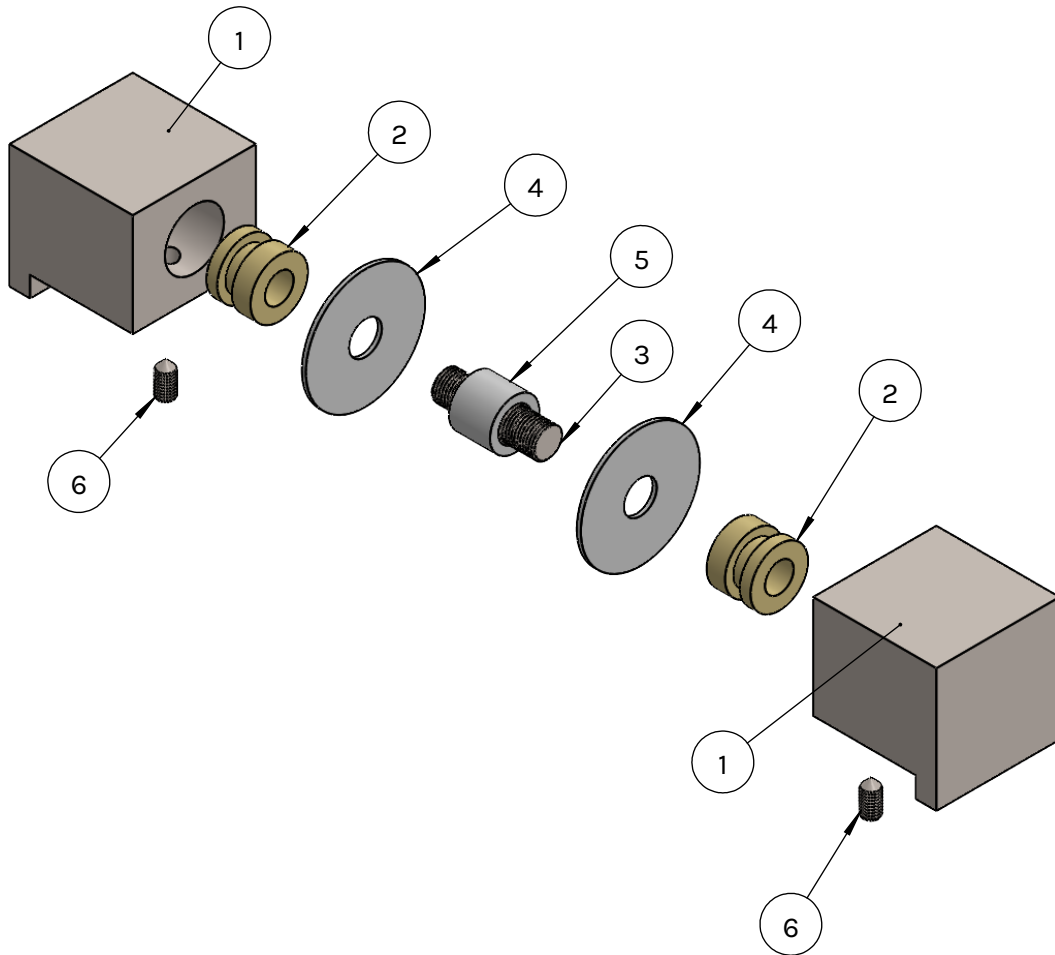

SH9205-P Installation Diagram

ITEM NO.	ITEM NAME	ITEM #	QTY.
1	Shower Head Knob	SHKN-9205	2
2	Brass Bushing	SCR-BNTM85-UNF	2
3	Threaded Stud	SHSTUDM8-UNF	1
4	Plastic Washer	SHWASH3-WH	2
5	Plastic Sleeve	SHSLV1212-WH	1
6	M5 Set Screw	SCR-SCM5X4-USS	2