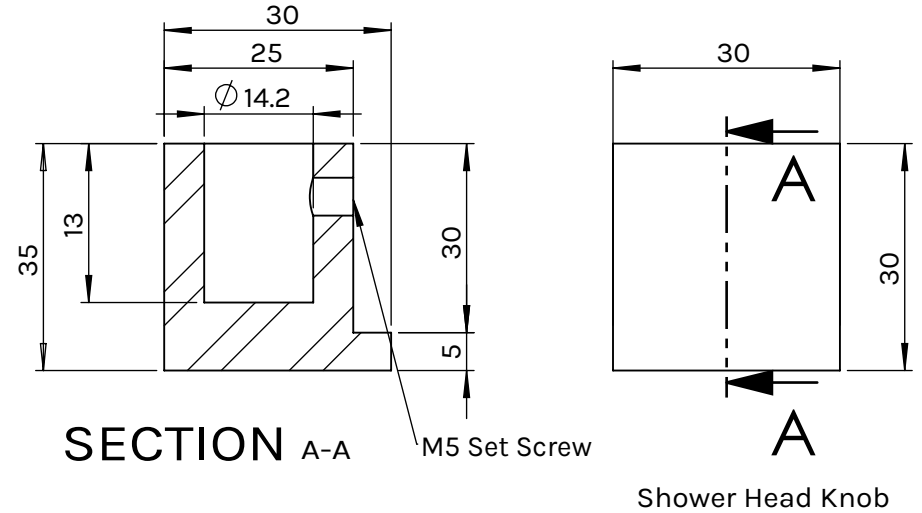

SH9205-P Installation Diagram

ITEM NO.	ITEM NAME	ITEM #	QTY.
1	Shower Head Knob	SHKN-9205	2
2	Brass Bushing	SCR-BNTM85-UNF	2
3	Threaded Stud	SHSTUDM8-UNF	1
4	Plastic Washer	SHWASH3-WH	2
5	Plastic Sleeve	SHSLV1212-WH	1
6	M5 Set Screw	SCR-SCM5X4-USS	2