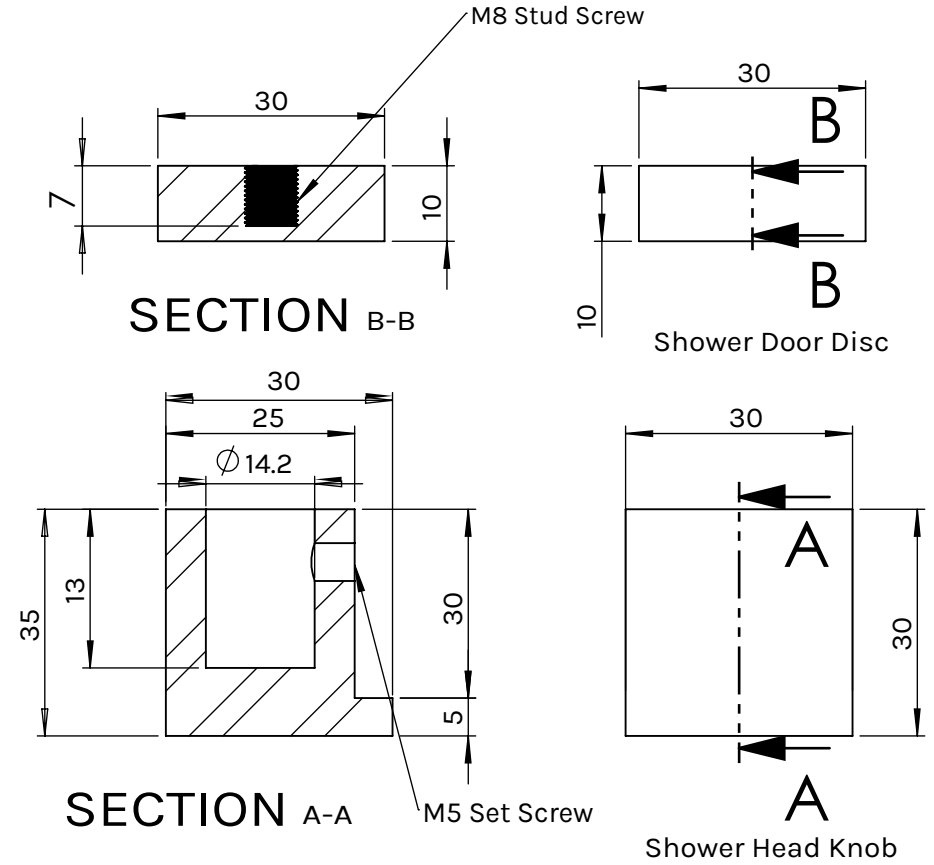

SH9205-S Installation Diagram

ITEM NO.	ITEM NAME	ITEM #	QTY.
1	Shower Head Knob	SHKN-9205	1
2	Brass Bushing	SCR-BNTM85-UNF	1
3	Threaded Stud	SHSTUDM8-UNF	1
4	Plastic Washer	SHWASH3-WH	2
5	Plastic Sleeve	SHSLV1212-WH	1
6	Shower Door Disc	SHDC-9205	1
7	M5 Set Screw	SCR-SCM5X4-USS	1