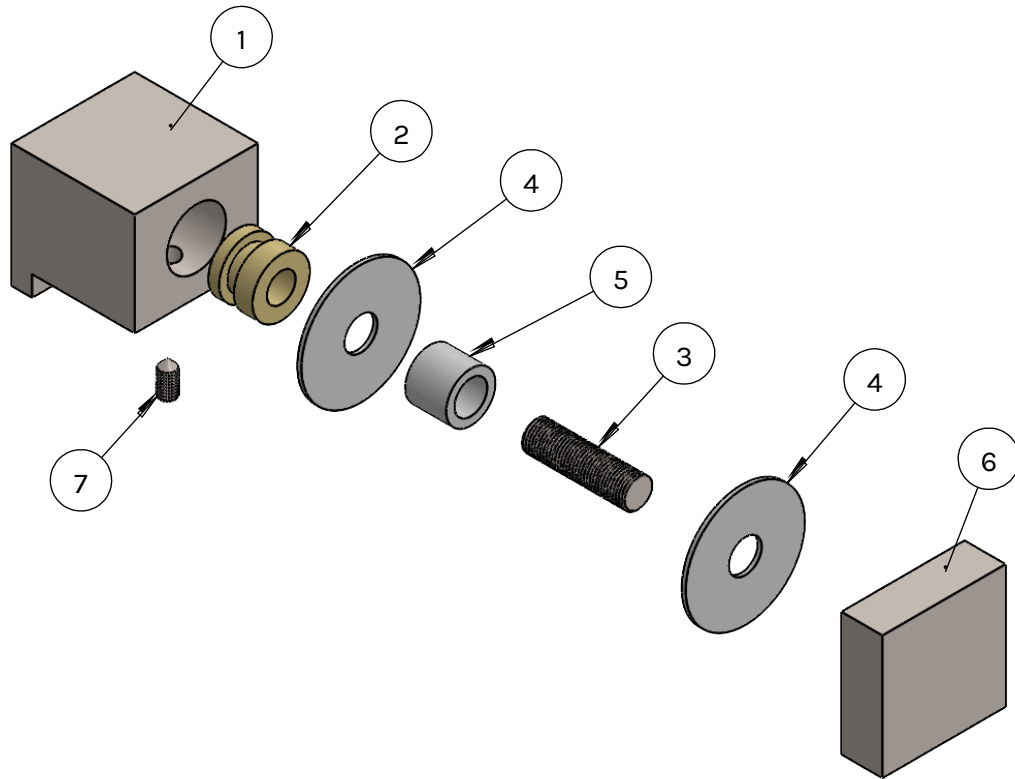

SH9205-S Installation Diagram

ITEM NO.	ITEM NAME	ITEM #	QTY.
1	Shower Head Knob	SHKN-9205	1
2	Brass Bushing	SCR-BNTM85-UNF	1
3	Threaded Stud	SHSTUDM8-UNF	1
4	Plastic Washer	SHWASH3-WH	2
5	Plastic Sleeve	SHSLV1212-WH	1
6	Shower Door Disc	SHDC-9205	1
7	M5 Set Screw	SCR-SCM5X4-USS	1