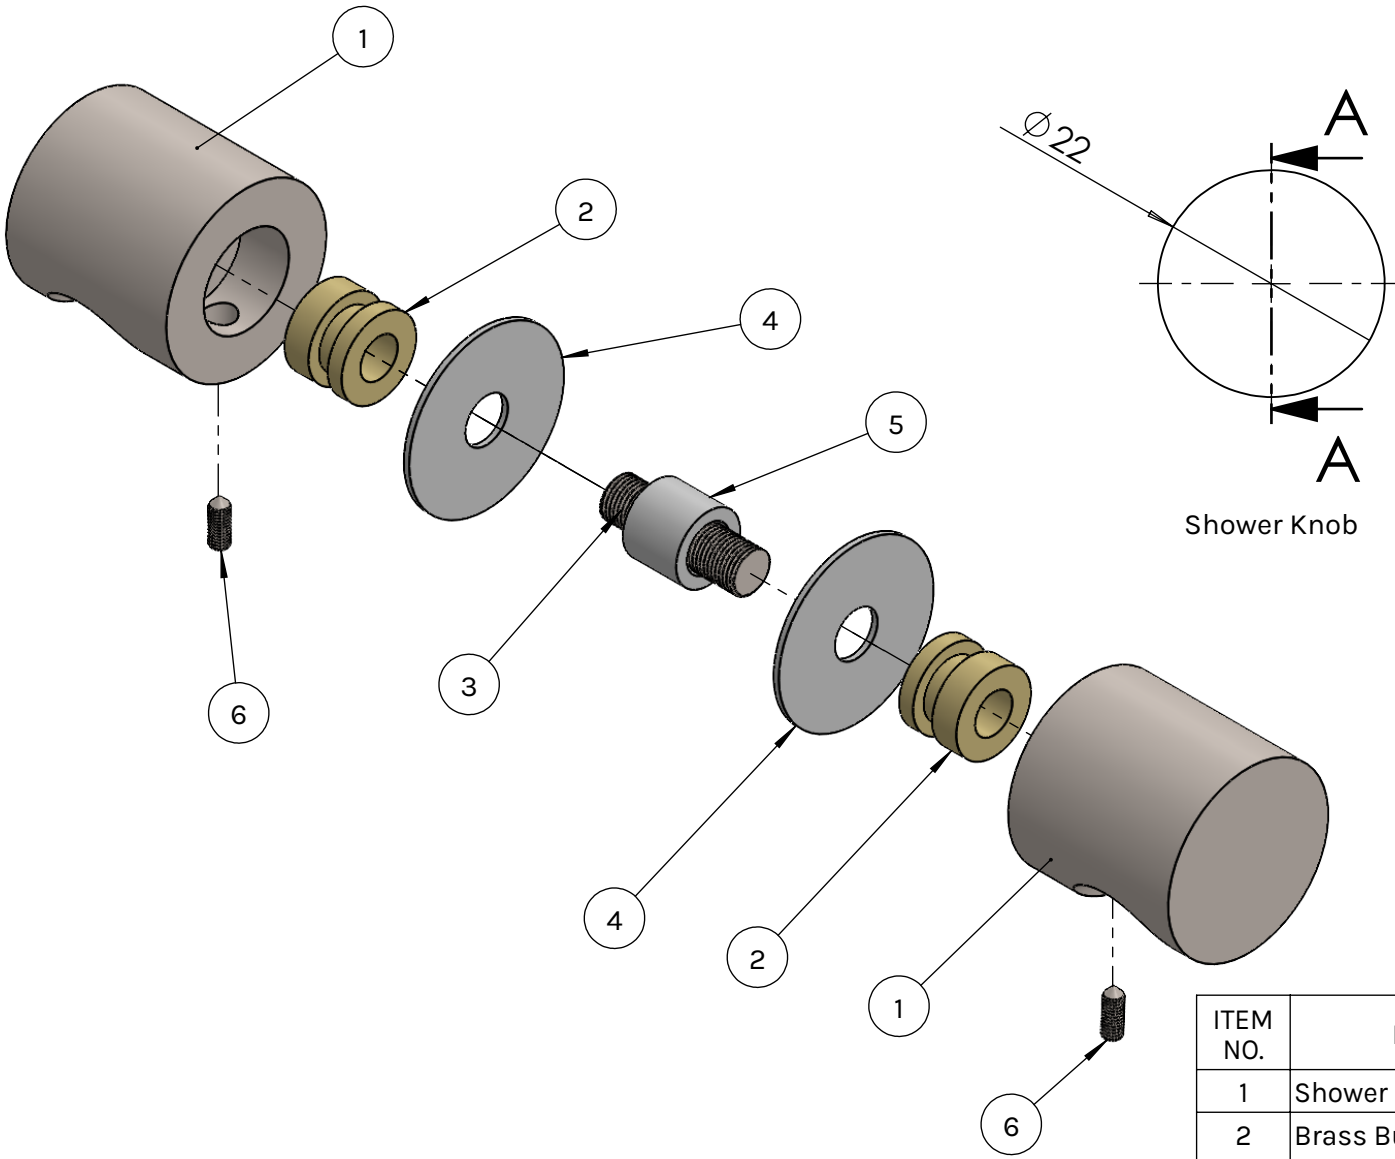

SH945-22-P Installation Diagram

SECTION A-A

ITEM NO.	ITEM NAME	ITEM #	QTY.
1	Shower Knob	SHKN-945	2
2	Brass Bushing	SCR-BNTM85-UNF	2
3	Threaded Stud	SHSTUDM8-UNF	1
4	Plastic Washer	SHWASH3-WH	2
5	Plastic Sleeve	SHSLV1212-WH	1
6	M5 Set Screw	SCR-SCM5X4-USS	2