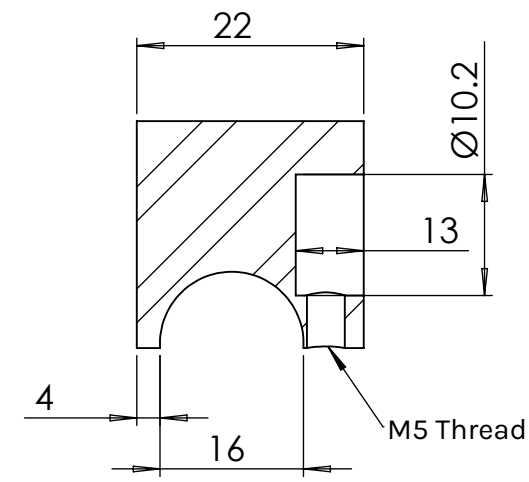

SH945-22-P Installation Diagram

SECTION A-A

ITEM NO.	ITEM NAME	ITEM #	QTY.
1	Shower Knob	SHKN-945	2
2	Brass Bushing	SCR-BNTM85-UNF	2
3	Threaded Stud	SHSTUDM8-UNF	1
4	Plastic Washer	SHWASH3-WH	2
5	Plastic Sleeve	SHSLV1212-WH	1
6	M5 Set Screw	SCR-SCM5X4-USS	2