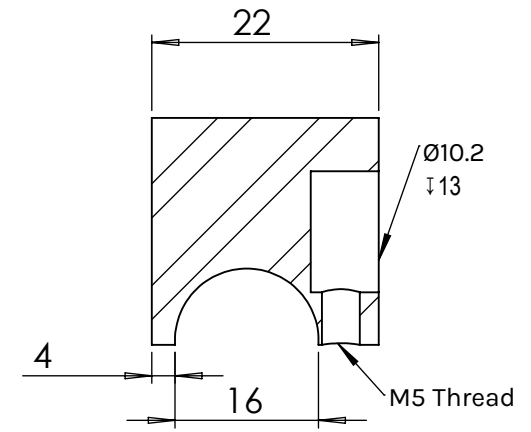

SH945-22-S Installation Diagram

Shower Door Knob

SECTION A-A

Shower Door Disc

SECTION B-B

ITEM NO.	ITEM NAME	ITEM #	QTY.
1	Shower Knob	SHKN-945	1
2	Brass Bushing	SCR-BNTM85-UNF	1
3	Threaded Stud	SHSTUDM8-UNF	1
4	Plastic Washer	SHWASH3-WH	2
5	Plastic Sleeve	SHSLV1212-WH	1
6	Shower Disc	SHDC-945	1
7	M5 Set Screw	SCR-SCM5X4-USS	1