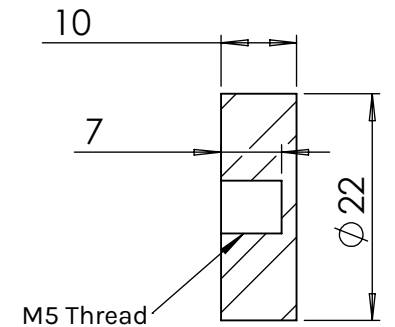

SH945-22-S Installation Diagram

Shower Door Knob

SECTION A-A

Shower Door Disc

SECTION B-B

ITEM NO.	ITEM NAME	ITEM #	QTY.
1	Shower Knob	SHKN-945	1
2	Brass Bushing	SCR-BNTM85-UNF	1
3	Threaded Stud	SHSTUDM8-UNF	1
4	Plastic Washer	SHWASH3-WH	2
5	Plastic Sleeve	SHSLV1212-WH	1
6	Shower Disc	SHDC-945	1
7	M5 Set Screw	SCR-SCM5X4-USS	1