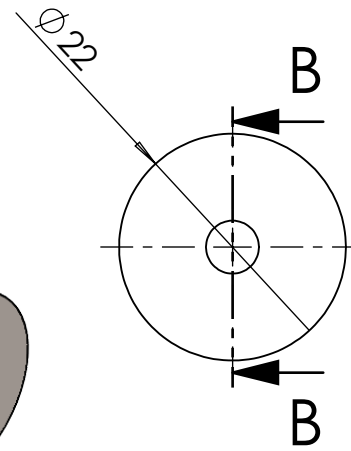

SH945-22-S Installation Diagram

Shower Door Knob

SECTION A-A

Shower Door Disc

SECTION B-B

ITEM NO.	ITEM NAME	ITEM #	QTY.
1	Shower Knob	SHKN-945	1
2	Brass Bushing	SCR-BNTM85-UNF	1
3	Threaded Stud	SHSTUDM8-UNF	1
4	Plastic Washer	SHWASH3-WH	2
5	Plastic Sleeve	SHSLV1212-WH	1
6	Shower Disc	SHDC-945	1
7	M5 Set Screw	SCR-SCM5X4-USS	1