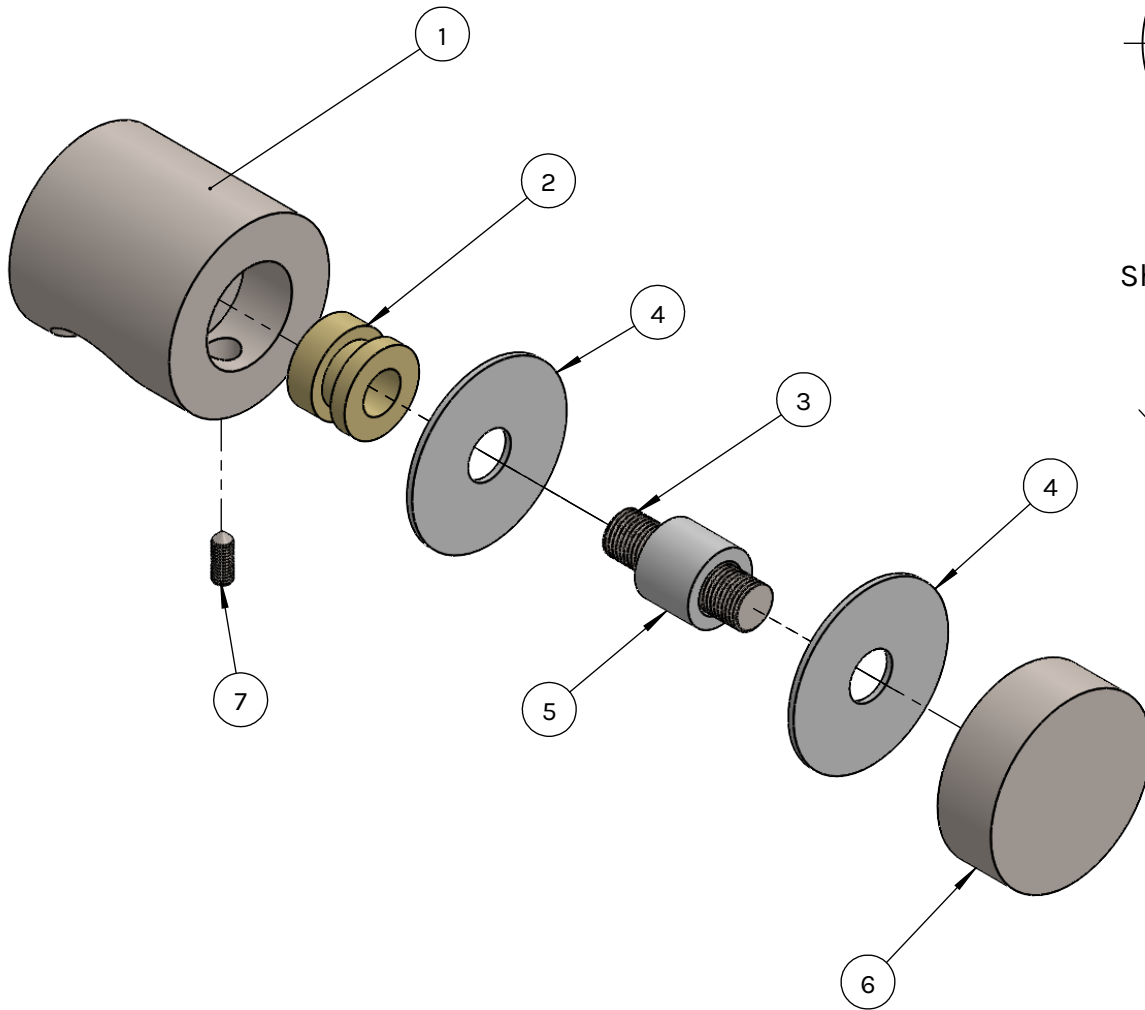

SH945-22-S Installation Diagram

Shower Door Knob

SECTION A-A

Shower Door Disc

SECTION B-B

ITEM NO.	ITEM NAME	ITEM #	QTY.
1	Shower Knob	SHKN-945	1
2	Brass Bushing	SCR-BNTM85-UNF	1
3	Threaded Stud	SHSTUDM8-UNF	1
4	Plastic Washer	SHWASH3-WH	2
5	Plastic Sleeve	SHSLV1212-WH	1
6	Shower Disc	SHDC-945	1
7	M5 Set Screw	SCR-SCM5X4-USS	1