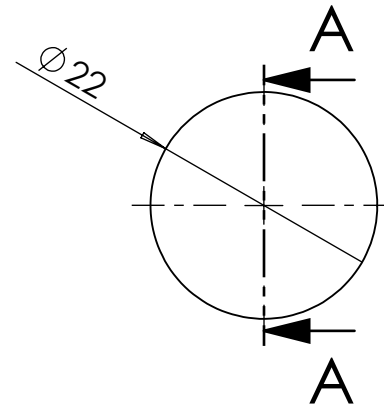

SH945-22-S Installation Diagram

Shower Door Knob

SECTION A-A

Shower Door Disc

SECTION B-B

ITEM NO.	ITEM NAME	ITEM #	QTY.
1	Shower Knob	SHKN-945	1
2	Brass Bushing	SCR-BNTM85-UNF	1
3	Threaded Stud	SHSTUDM8-UNF	1
4	Plastic Washer	SHWASH3-WH	2
5	Plastic Sleeve	SHSLV1212-WH	1
6	Shower Disc	SHDC-945	1
7	M5 Set Screw	SCR-SCM5X4-USS	1