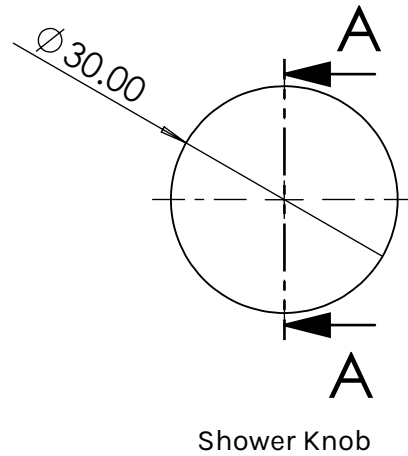

SH945-P Installation Diagram

ITEM NO.	ITEM NAME	ITEM #	QTY.
1	Shower Knob	SHKN-945	2
2	Brass Bushing	SCR-BNTM85-UNF	2
3	Threaded Stud	SHSTUDM8-UNF	1
4	Plastic Washer	SHWASH3-WH	2
5	Plastic Sleeve	SHSLV1212-WH	1
6	M5 Set Screw	SCR-SCM5X4-USS	2