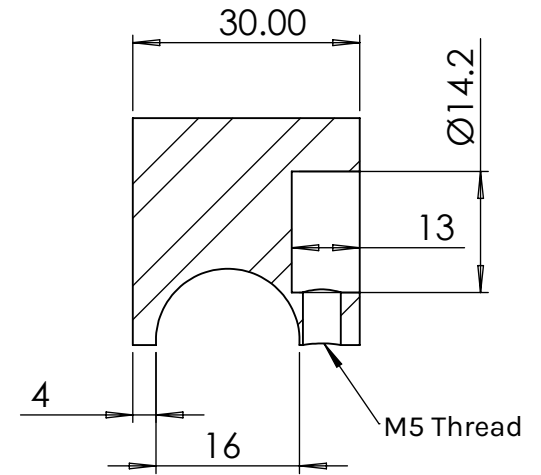

SH945-P Installation Diagram

ITEM NO.	ITEM NAME	ITEM #	QTY.
1	Shower Knob	SHKN-945	2
2	Brass Bushing	SCR-BNTM85-UNF	2
3	Threaded Stud	SHSTUDM8-UNF	1
4	Plastic Washer	SHWASH3-WH	2
5	Plastic Sleeve	SHSLV1212-WH	1
6	M5 Set Screw	SCR-SCM5X4-USS	2