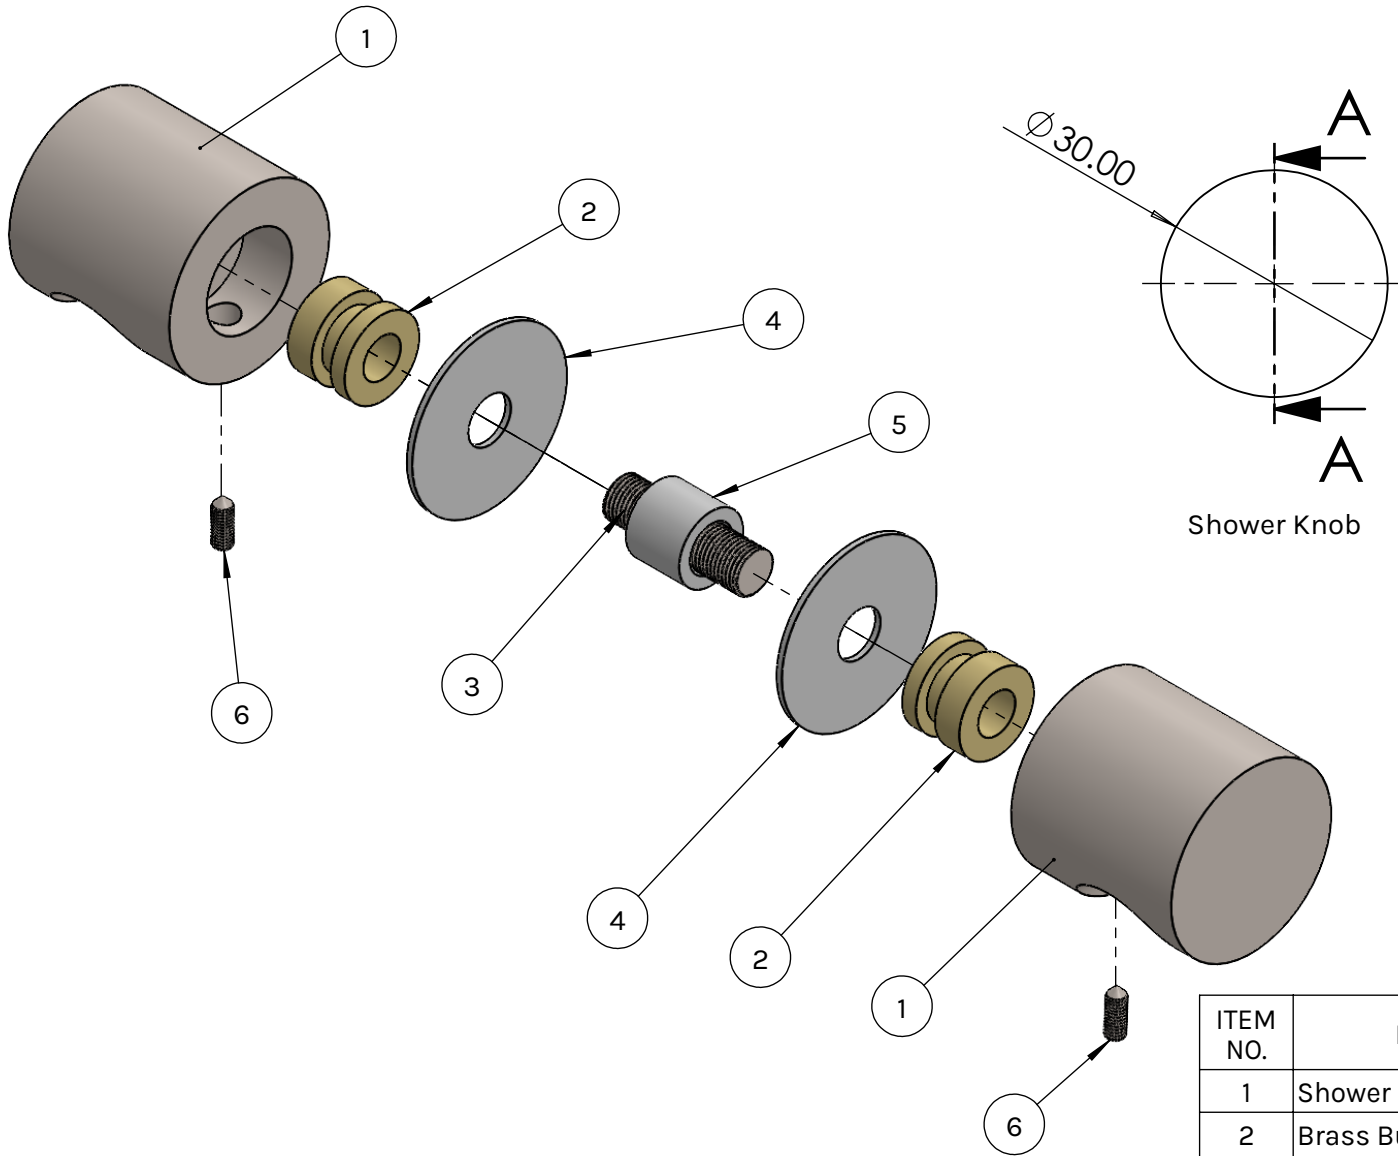

SH945-P Installation Diagram

ITEM NO.	ITEM NAME	ITEM #	QTY.
1	Shower Knob	SHKN-945	2
2	Brass Bushing	SCR-BNTM85-UNF	2
3	Threaded Stud	SHSTUDM8-UNF	1
4	Plastic Washer	SHWASH3-WH	2
5	Plastic Sleeve	SHSLV1212-WH	1
6	M5 Set Screw	SCR-SCM5X4-USS	2