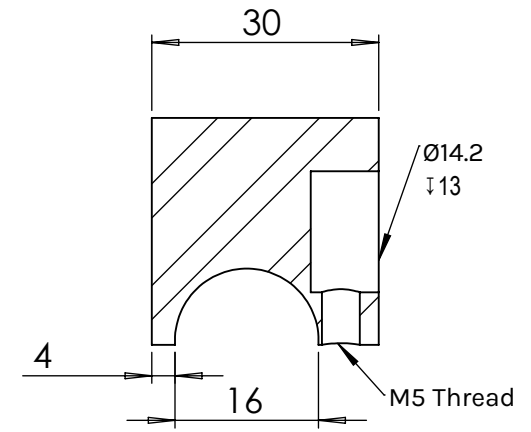

SH945-S Installation Diagram

Shower Door Knob

SECTION A-A

Shower Door Disc

SECTION B-B

ITEM NO.	ITEM NAME	ITEM #	QTY.
1	Shower Knob	SHKN-945	1
2	Brass Bushing	SCR-BNTM85-UNF	1
3	Threaded Stud	SHSTUDM8-UNF	1
4	Plastic Washer	SHWASH3-WH	2
5	Plastic Sleeve	SHSLV1212-WH	1
6	Shower Disc	SHDC-945	1
7	M5 Set Screw	SCR-SCM5X4-USS	1