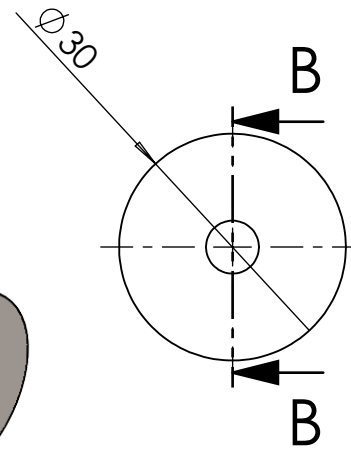

SH945-S Installation Diagram

Shower Door Knob

SECTION A-A

Shower Door Disc

SECTION B-B

ITEM NO.	ITEM NAME	ITEM #	QTY.
1	Shower Knob	SHKN-945	1
2	Brass Bushing	SCR-BNTM85-UNF	1
3	Threaded Stud	SHSTUDM8-UNF	1
4	Plastic Washer	SHWASH3-WH	2
5	Plastic Sleeve	SHSLV1212-WH	1
6	Shower Disc	SHDC-945	1
7	M5 Set Screw	SCR-SCM5X4-USS	1