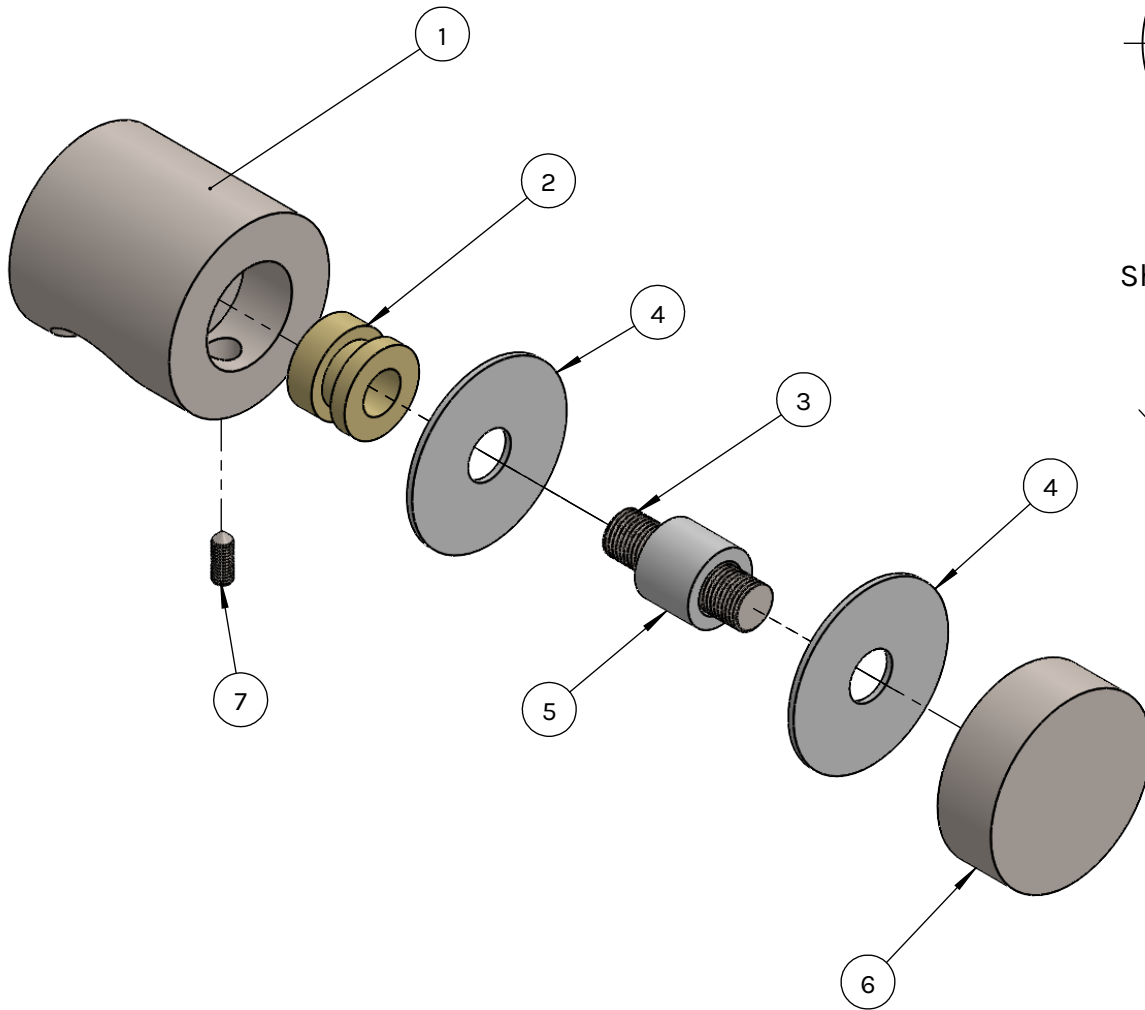

SH945-S Installation Diagram

Shower Door Knob

SECTION A-A

Shower Door Disc

SECTION B-B

ITEM NO.	ITEM NAME	ITEM #	QTY.
1	Shower Knob	SHKN-945	1
2	Brass Bushing	SCR-BNTM85-UNF	1
3	Threaded Stud	SHSTUDM8-UNF	1
4	Plastic Washer	SHWASH3-WH	2
5	Plastic Sleeve	SHSLV1212-WH	1
6	Shower Disc	SHDC-945	1
7	M5 Set Screw	SCR-SCM5X4-USS	1