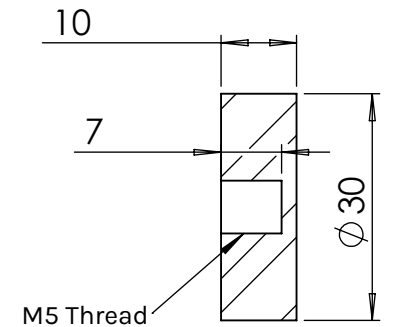

SH945-S Installation Diagram

Shower Door Knob

SECTION A-A

Shower Door Disc

SECTION B-B

ITEM NO.	ITEM NAME	ITEM #	QTY.
1	Shower Knob	SHKN-945	1
2	Brass Bushing	SCR-BNTM85-UNF	1
3	Threaded Stud	SHSTUDM8-UNF	1
4	Plastic Washer	SHWASH3-WH	2
5	Plastic Sleeve	SHSLV1212-WH	1
6	Shower Disc	SHDC-945	1
7	M5 Set Screw	SCR-SCM5X4-USS	1