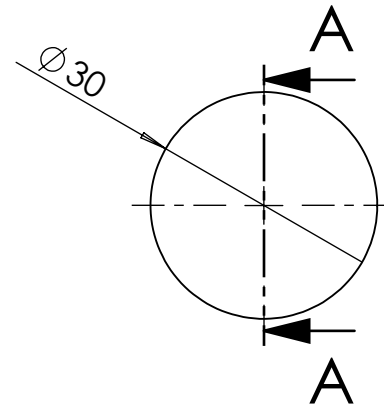

SH945-S Installation Diagram

Shower Door Knob

SECTION A-A

Shower Door Disc

SECTION B-B

ITEM NO.	ITEM NAME	ITEM #	QTY.
1	Shower Knob	SHKN-945	1
2	Brass Bushing	SCR-BNTM85-UNF	1
3	Threaded Stud	SHSTUDM8-UNF	1
4	Plastic Washer	SHWASH3-WH	2
5	Plastic Sleeve	SHSLV1212-WH	1
6	Shower Disc	SHDC-945	1
7	M5 Set Screw	SCR-SCM5X4-USS	1