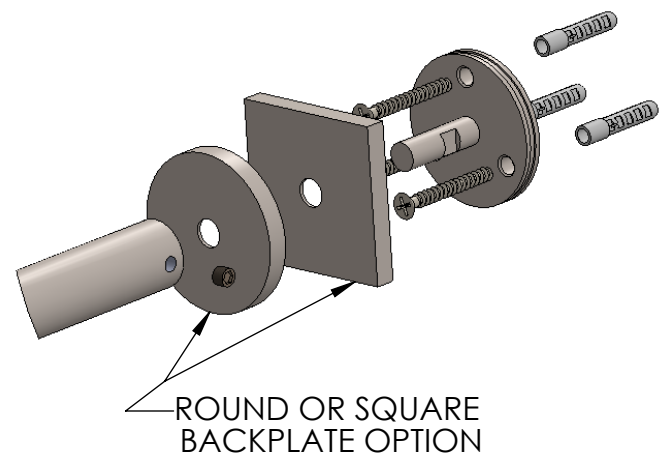

DRYWALL INSTALLATION KIT (OPTIONAL)

TR1550

800.219.2366

www.linnea-home.com