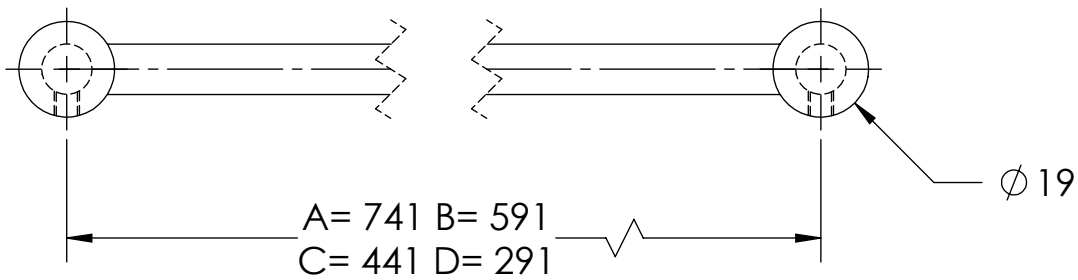

DRYWALL INSTALLATION KIT (OPTIONAL)

TR-1920