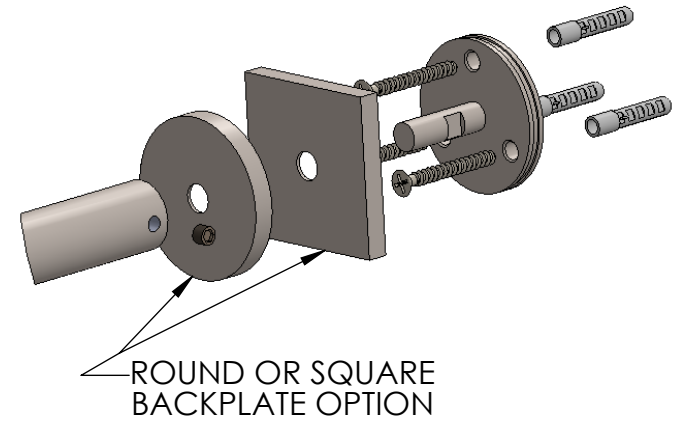

DRYWALL INSTALLATION KIT (OPTIONAL)

TR-1920