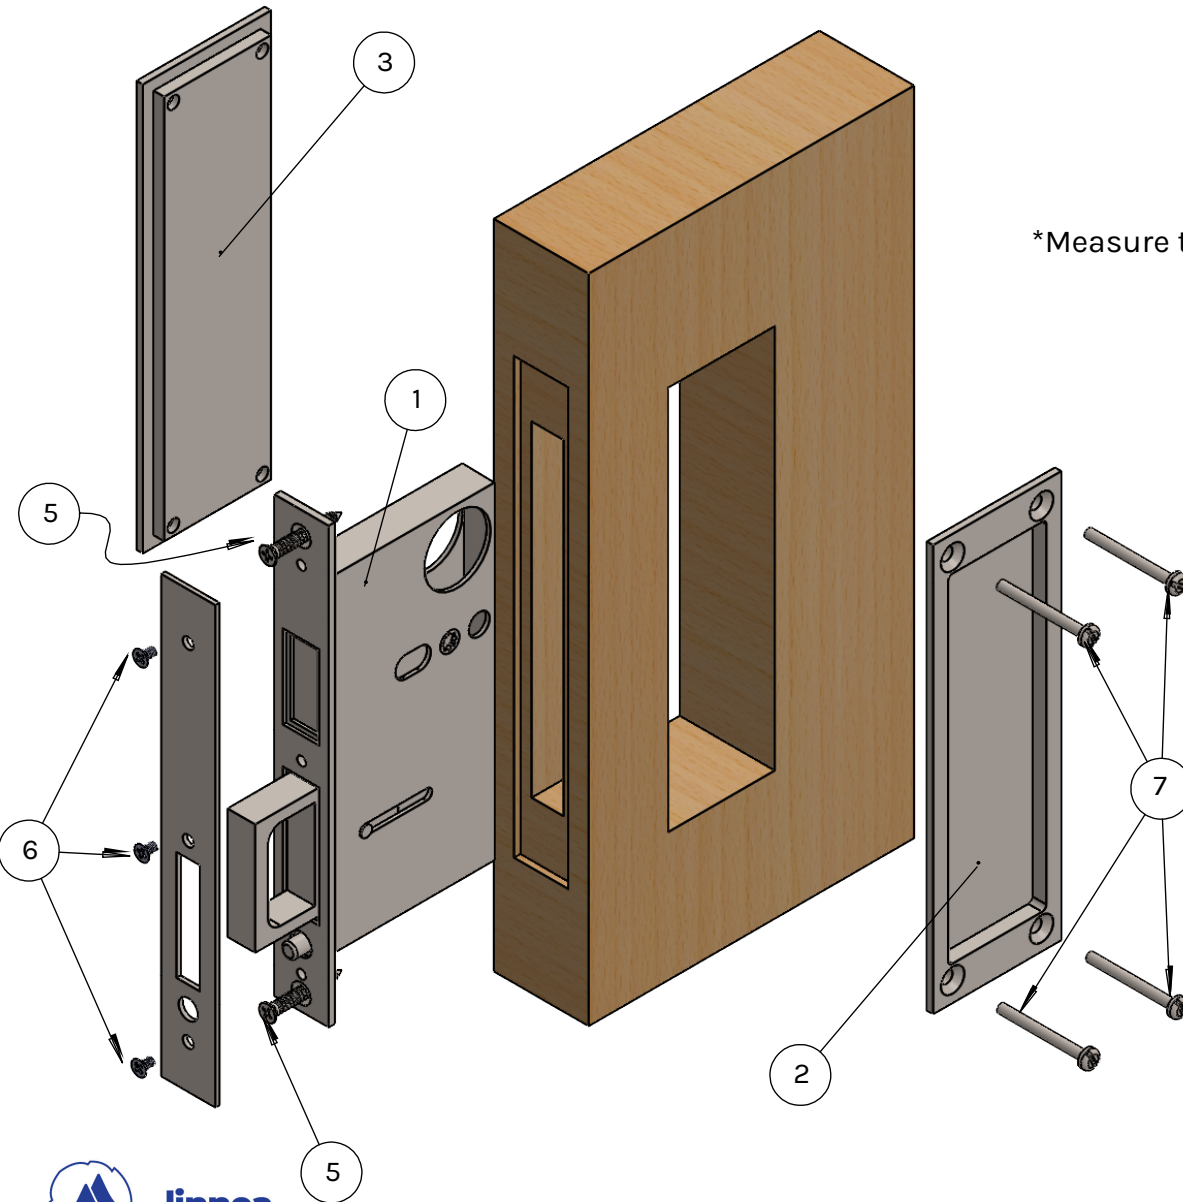

# PL190 Full Dummy Diagram Installation

\*Measure the trim dimensions before cutting the door due to minor tolerances in overall dimensions.

ITEM NO.	ITEM NAME	SKU #	QTY.
1	PL190 Mortise	PLM-203PA	1
2	Inside Trim	PLD190ST-I	1
3	Outside Trim	PLD190ST-O	1
4	Face Plate	PLM-203FP	1
5	Wood Screw	#8 x 3/4	2
6	Plate Screw	PLSCR6	3
7	Machine Screw	PL-OVSCR50	4