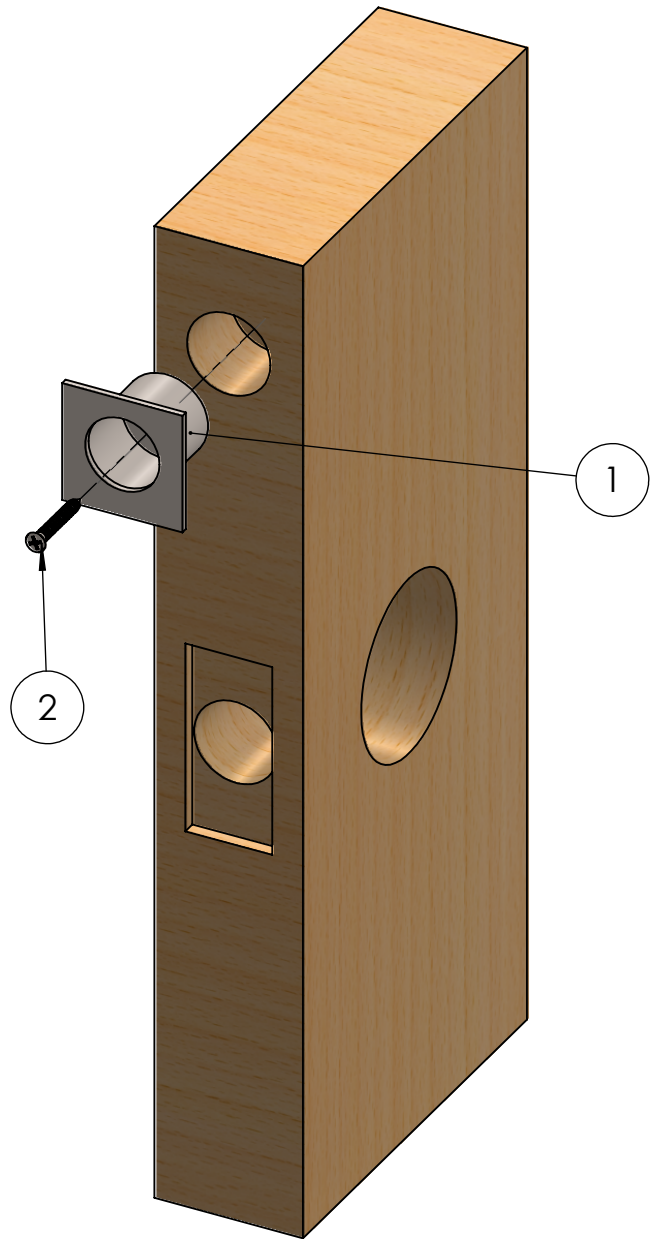

EP-400S Installation Diagram

SECTION A-A

linnea-home.com
(800) 219-2366

ITEM NO	ITEM NAME	ITEM #
1	Edge Pull	EP-400S
2	Wood Screw	#8x3/4"