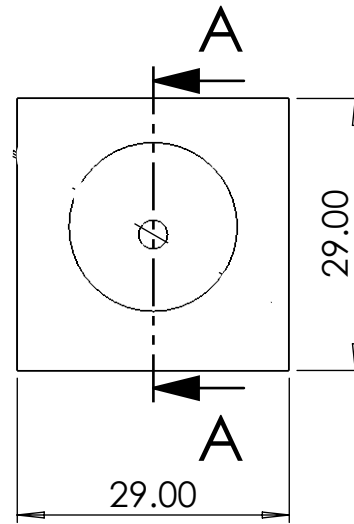

EP-400S Installation Diagram

SECTION A-A

linnea-home.com
(800) 219-2366

ITEM NO	ITEM NAME	ITEM #
1	Edge Pull	EP-400S
2	Wood Screw	#8x3/4"