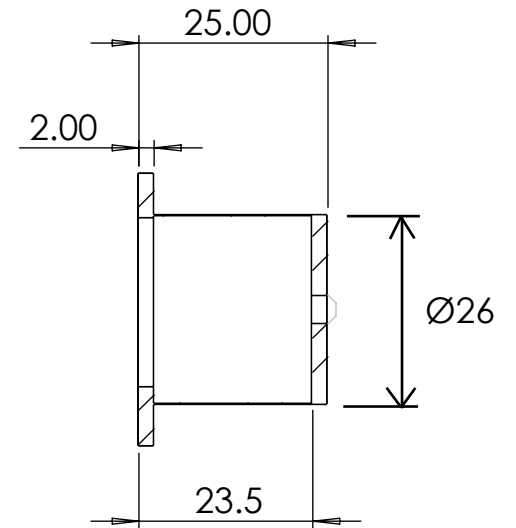

EP-400S Installation Diagram

SECTION A-A

linnea-home.com
(800) 219-2366

ITEM NO	ITEM NAME	ITEM #
1	Edge Pull	EP-400S
2	Wood Screw	#8x3/4"