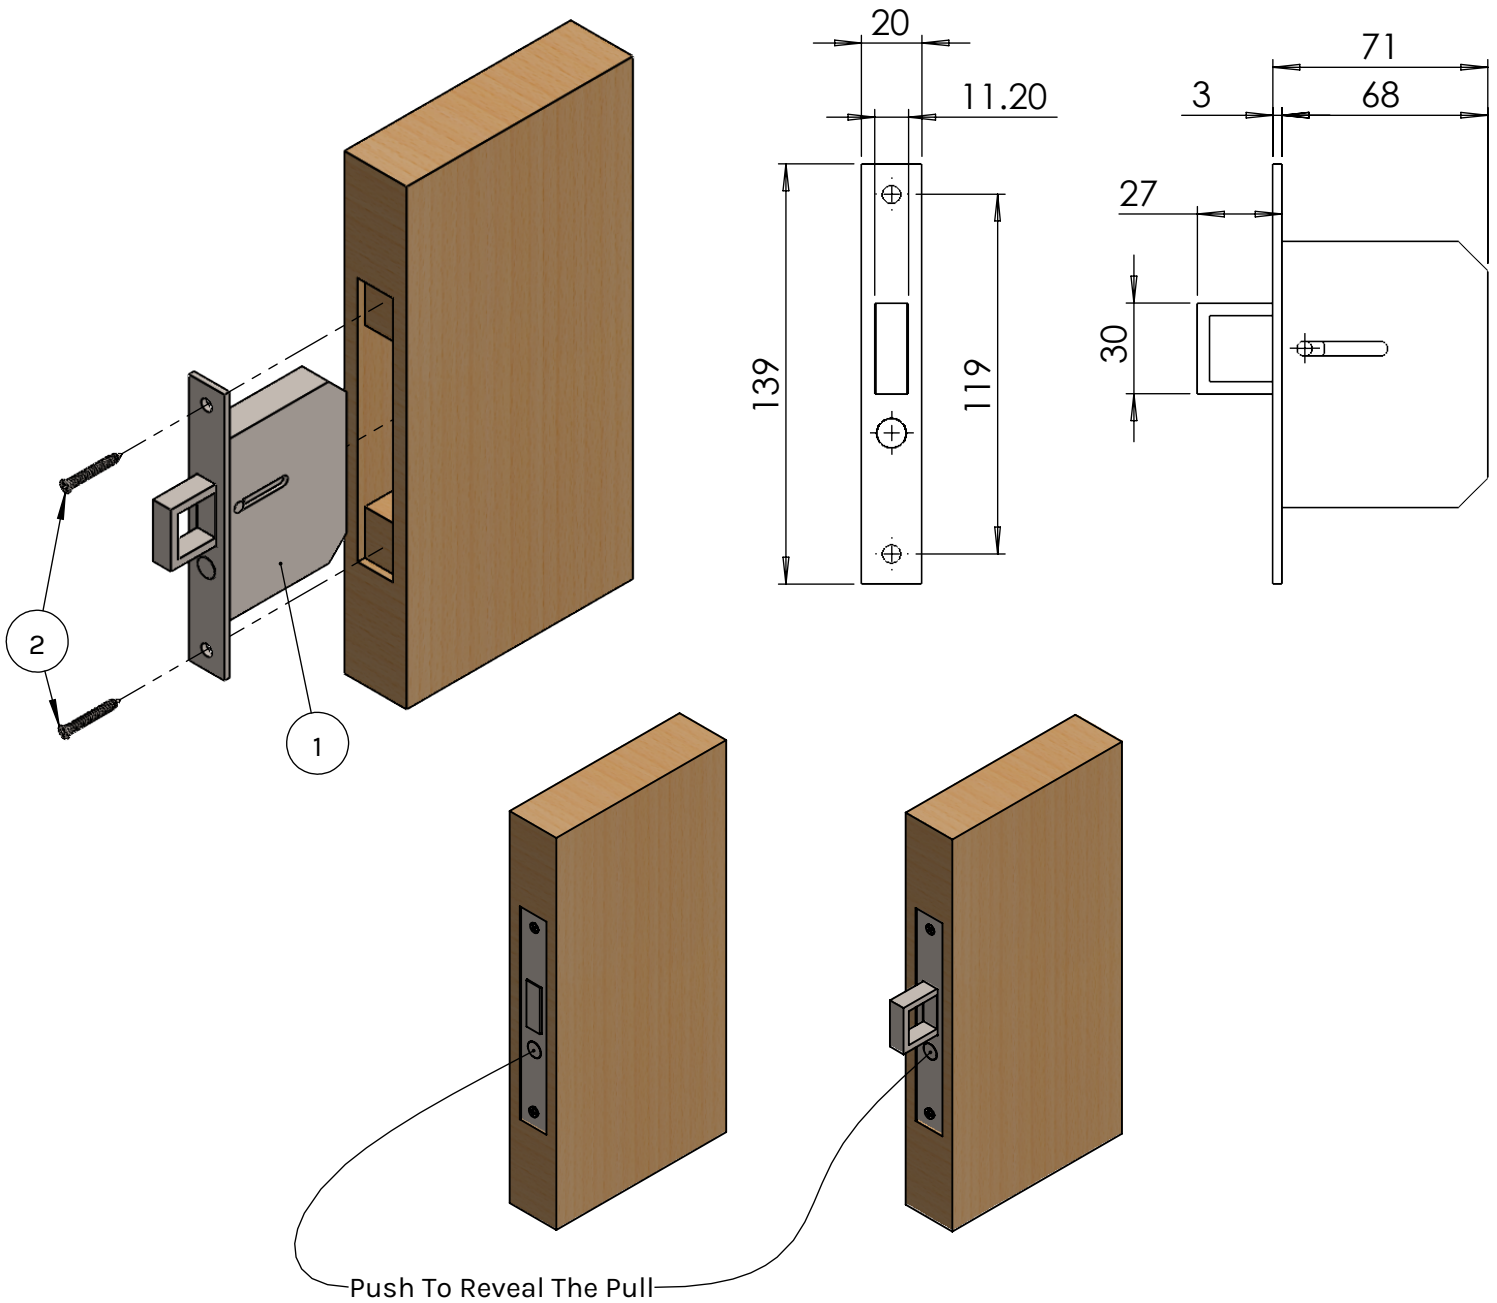

# EP 500 Installation Diagram

linnea-home.com  
(800) 219-2366

ITEM NO.	ITEM NAME	SKU #	QTY.
1	Edge Pull	EP 500	1
2	Wood Screw	#6 x 3/4"	2