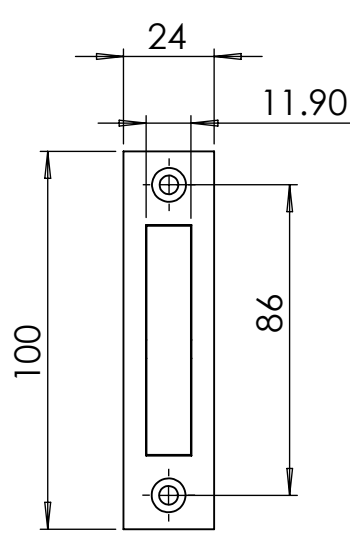

EP 600 Installation Diagram

Front View

Side View

Push Bottom To Reveal Pull

linnea.

linnea-home.com
(800) 219-2366

ITEM NO.	ITEM NAME	SKU #	QTY.
1	EP 600	EP-600	1
2	Wood Screw	M6 x 20	2