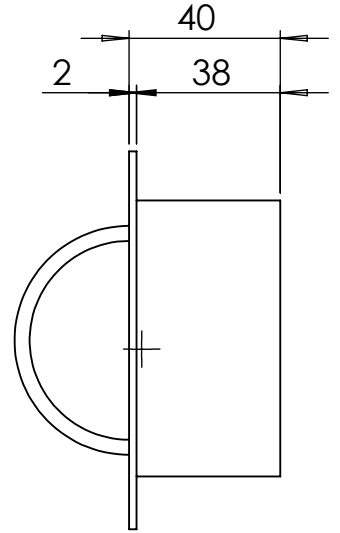

EP 600 Installation Diagram

Front View

Side View

Push Bottom To Reveal Pull

linnea.

linnea-home.com
(800) 219-2366

ITEM NO.	ITEM NAME	SKU #	QTY.
1	EP 600	EP-600	1
2	Wood Screw	M6 x 20	2