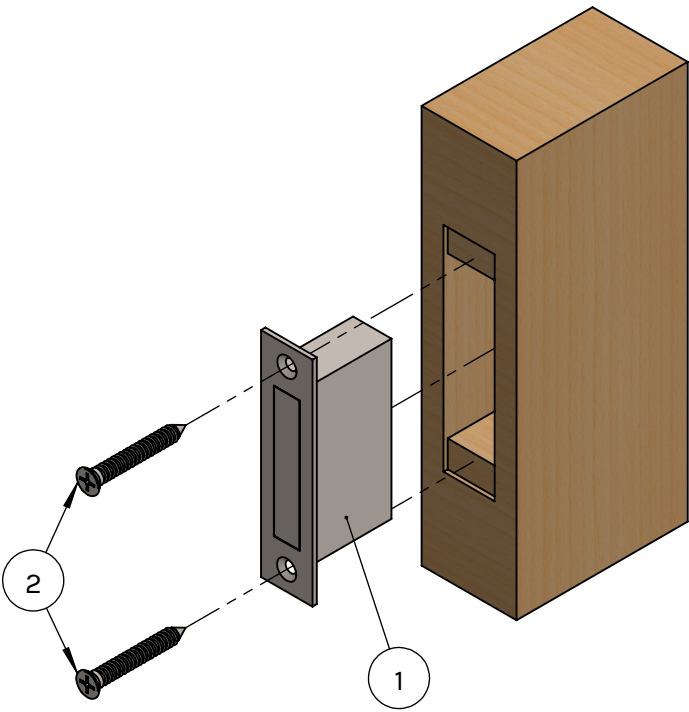

EP 600 Installation Diagram

Front View

Side View

Push Bottom To Reveal Pull

linnea.

linnea-home.com
(800) 219-2366

ITEM NO.	ITEM NAME	SKU #	QTY.
1	EP 600	EP-600	1
2	Wood Screw	M6 x 20	2