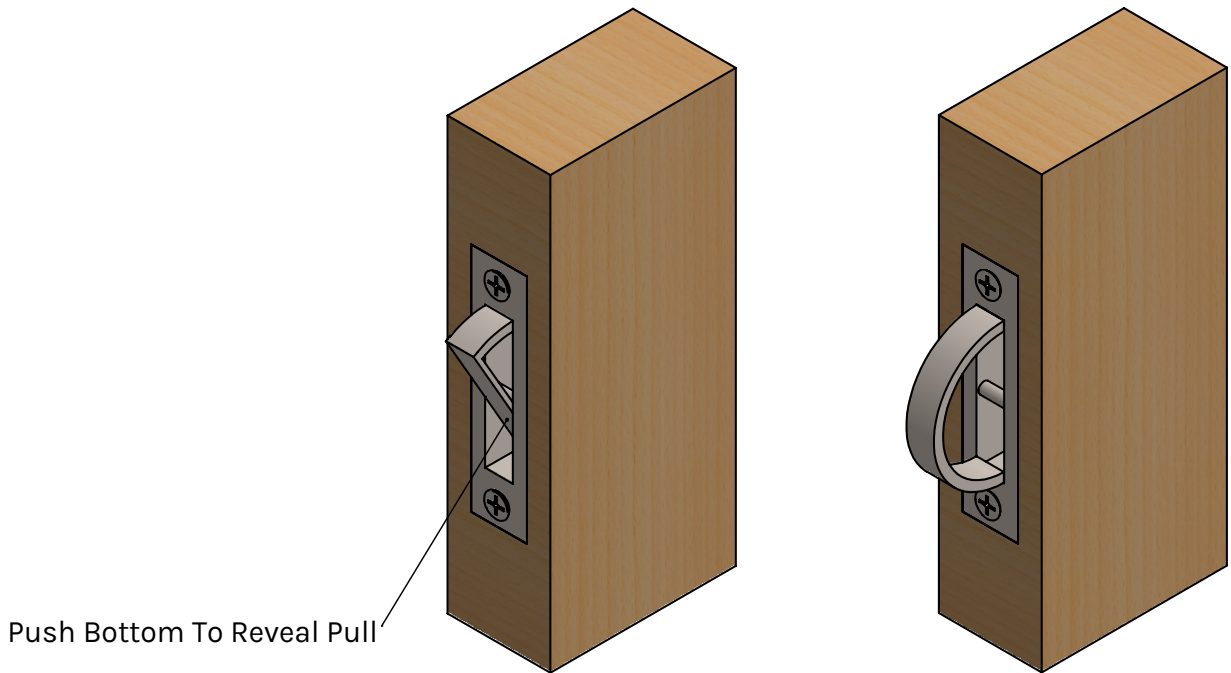

EP 600 Installation Diagram

Front View

Side View

Push Bottom To Reveal Pull

linnea.

linnea-home.com
(800) 219-2366

ITEM NO.	ITEM NAME	SKU #	QTY.
1	EP 600	EP-600	1
2	Wood Screw	M6 x 20	2