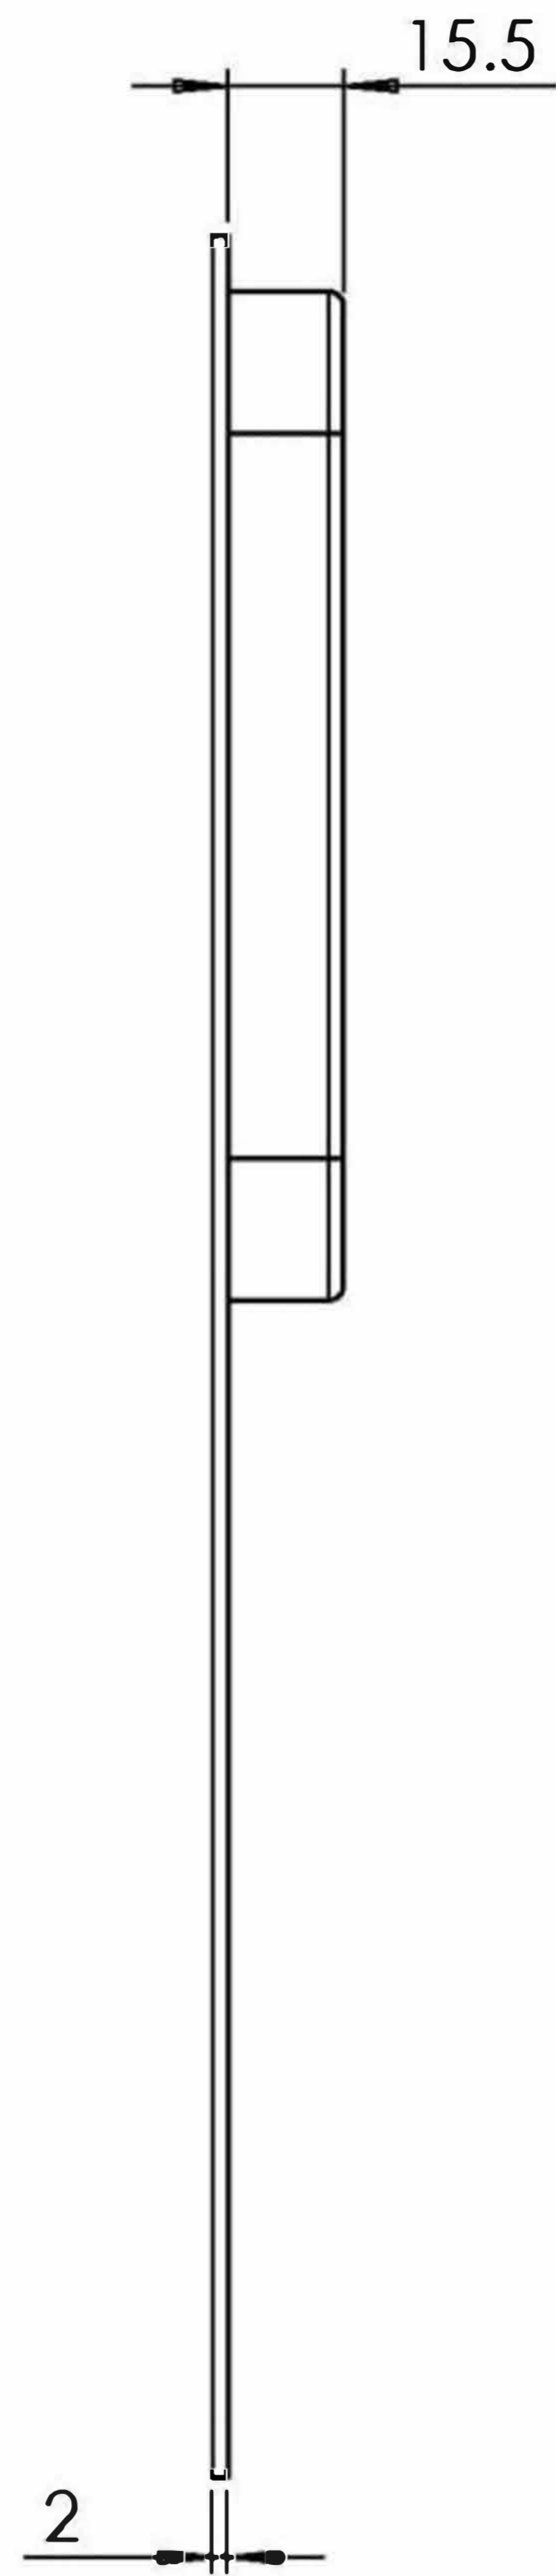

Front

Rear

RPS375R

800.219.2366

www.linnea-home.com